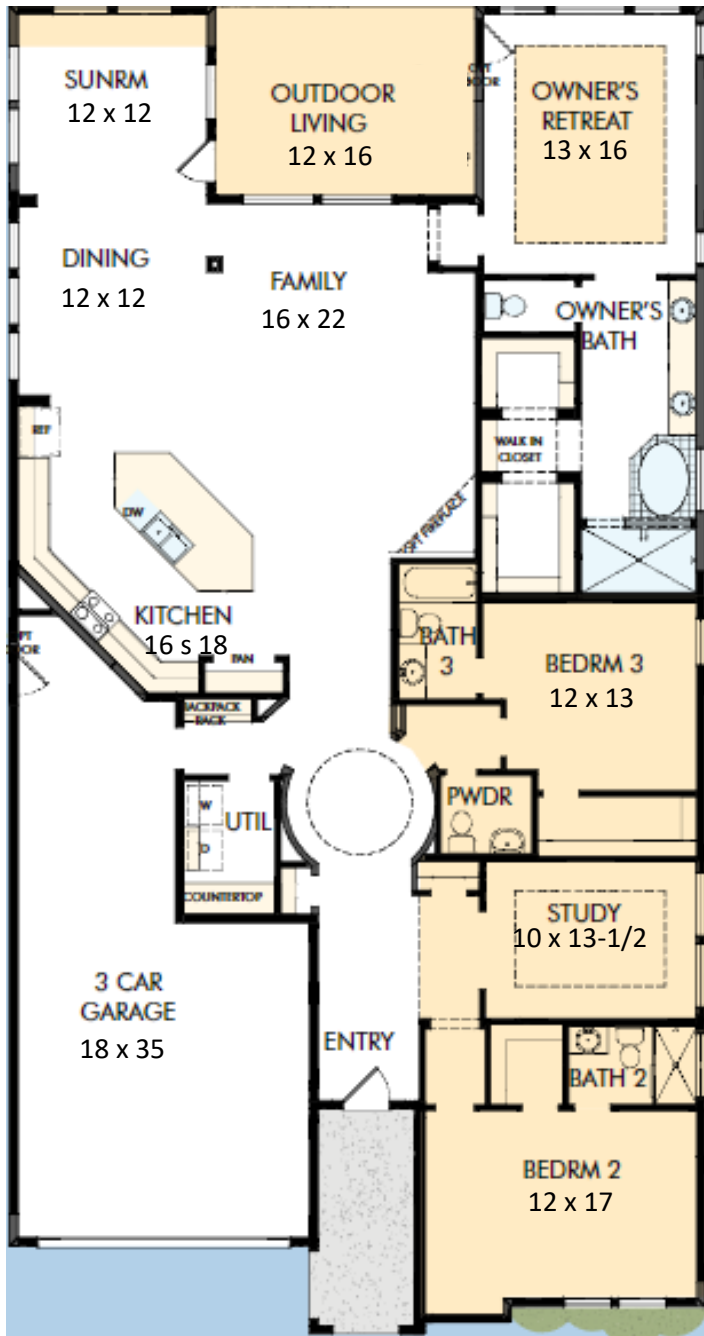

HOME SWEET *Quick Move-in* HOME

EXPLORE OUR QUICK MOVE-IN HOME OF THE MONTH!

THE PINTO

1614 ALPINE

2830 SQ FT. / 1 STORY

3 large Bedrooms, 3-1/2 Baths, French Doors @ Study, Soaking tub and walk in shower @ Master Bath, Sunroom, Outdoor Living, 3-Car Garage. March Completion