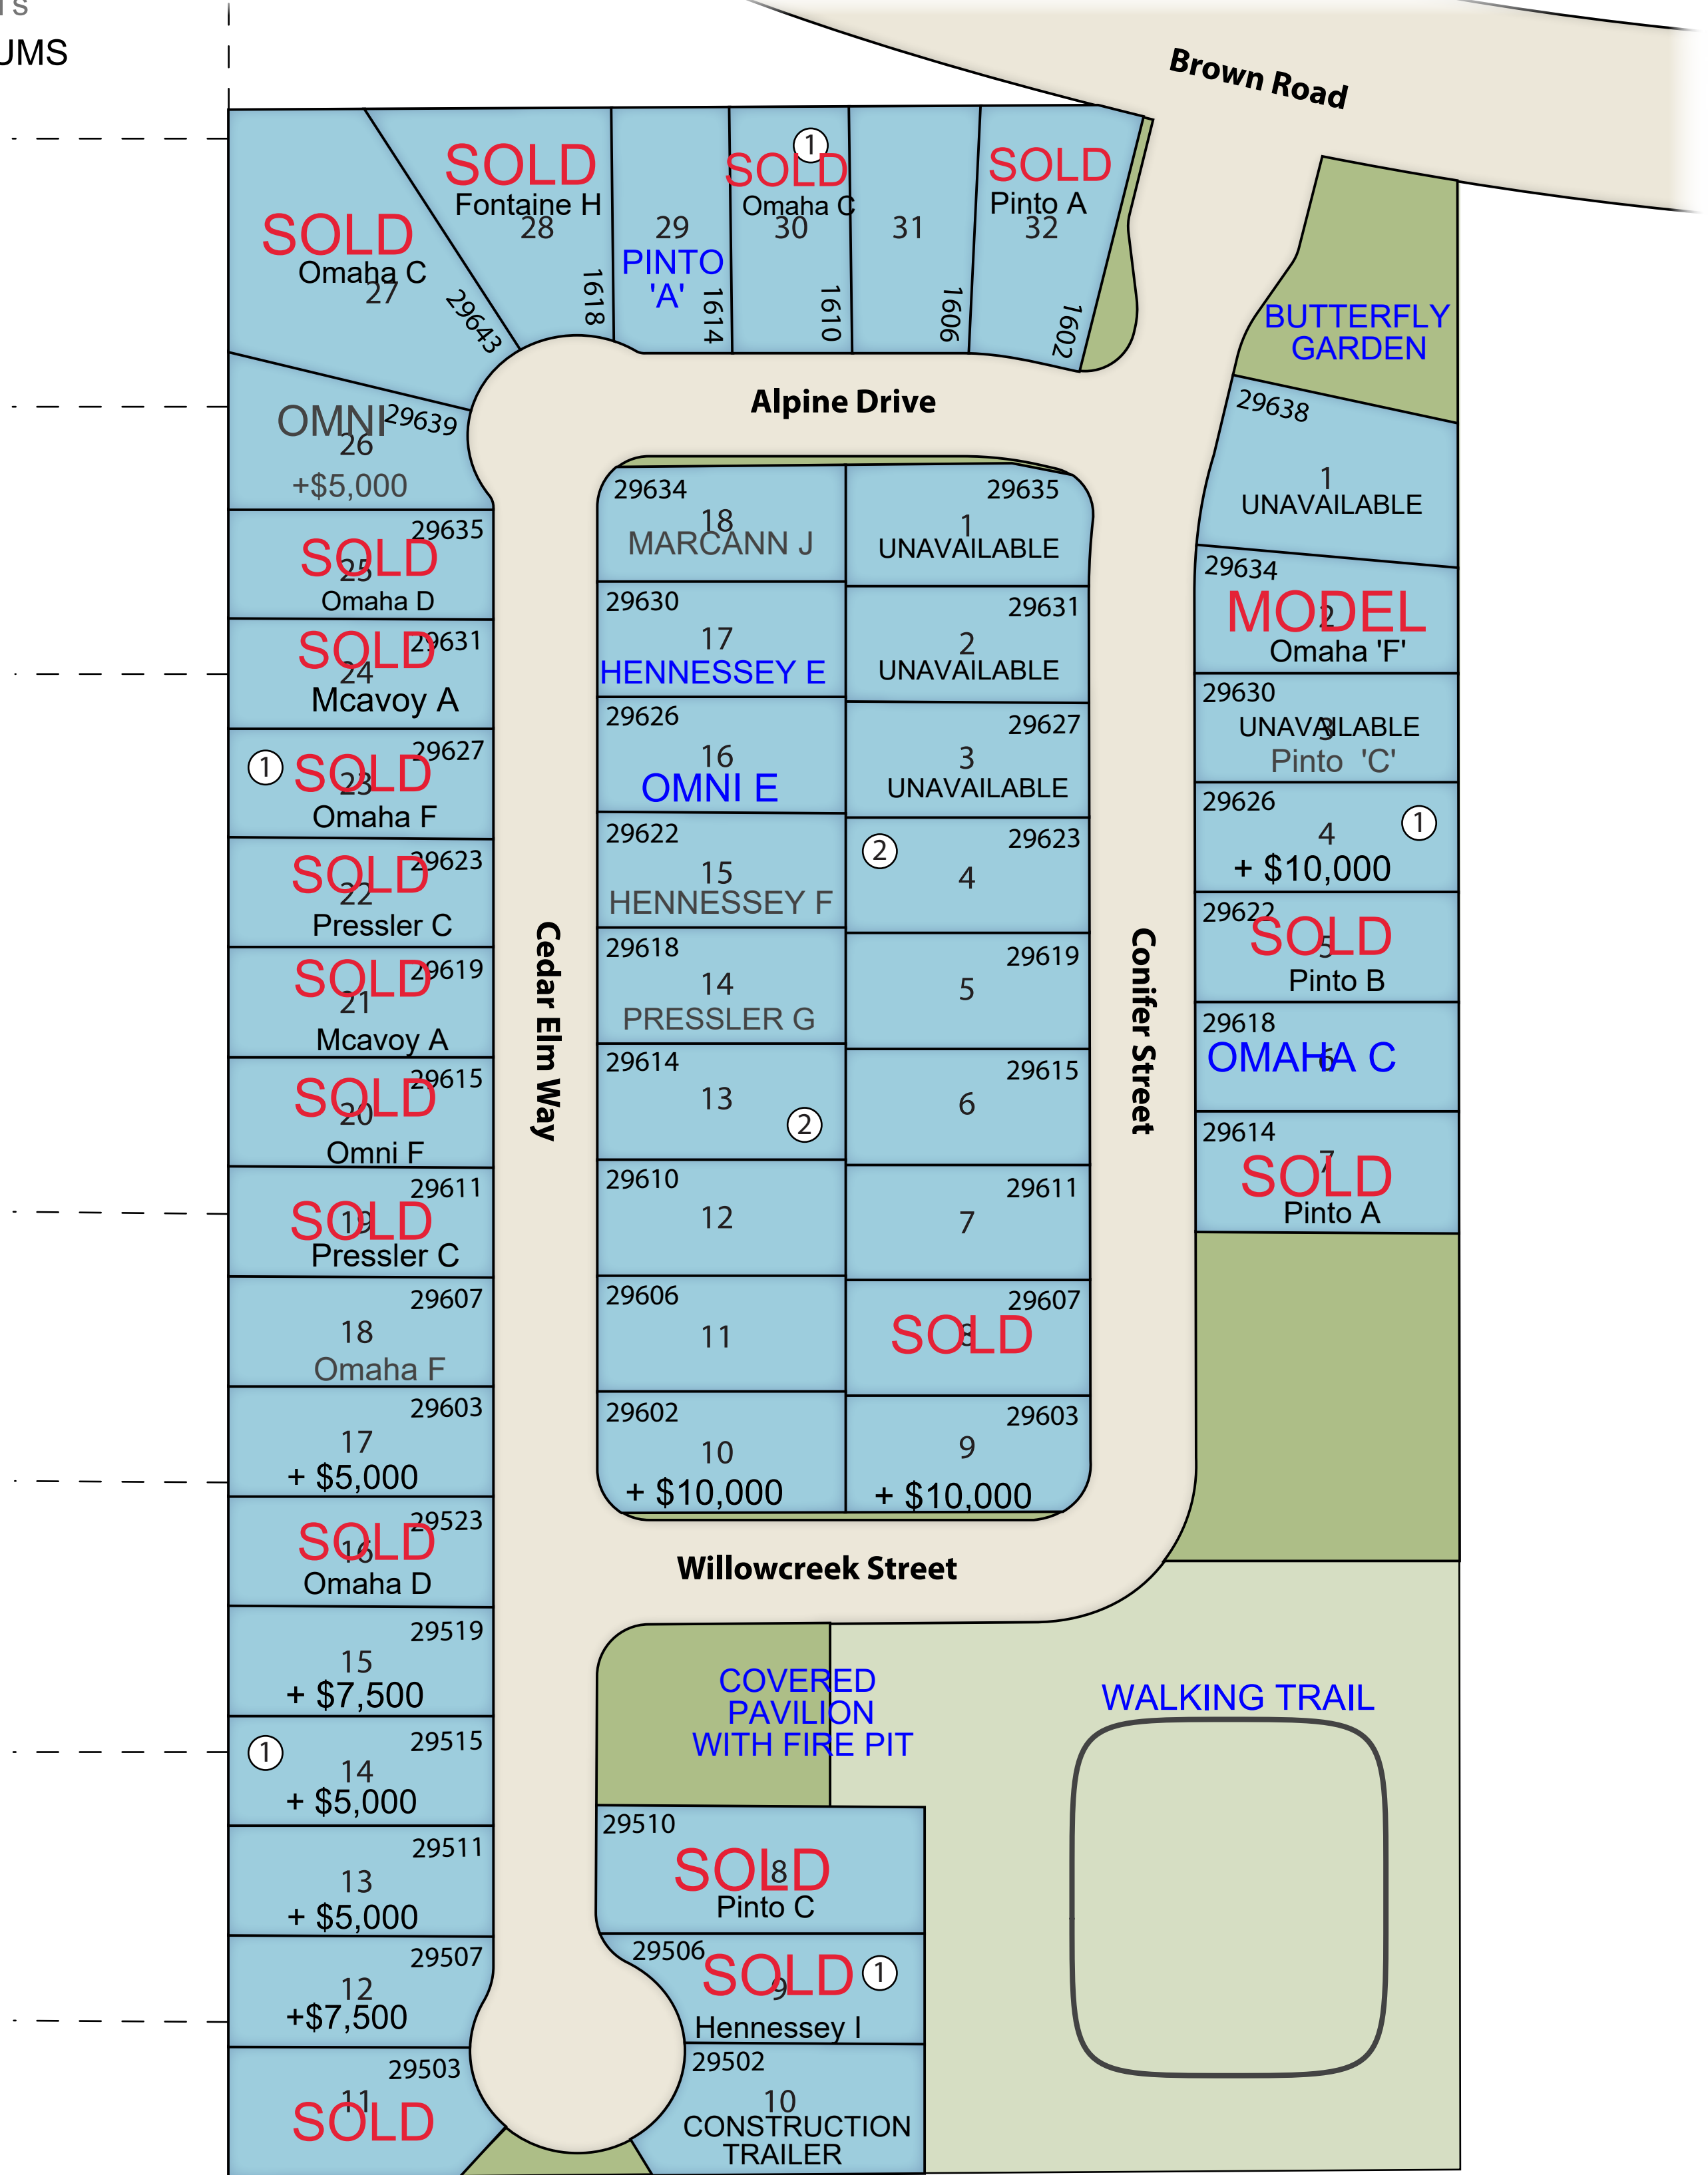

PINE TRAILS

LEGEND

- QMI (Quick Move in home)
- FUTURE QMI's
- LOT PREMIUMS

David Weekley Homes