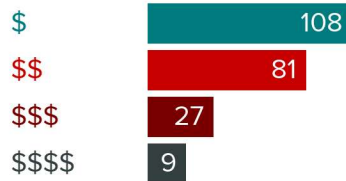

4001 DALLAS STREET A #A, HOUSTON, TEXAS 77023

FOOD REPORT

NEIGHBORHOOD EATS

This home is located near **189** moderately priced restaurants and has an **above average** variety of cuisines.

240

★★★★+

WITHIN 5 MILES