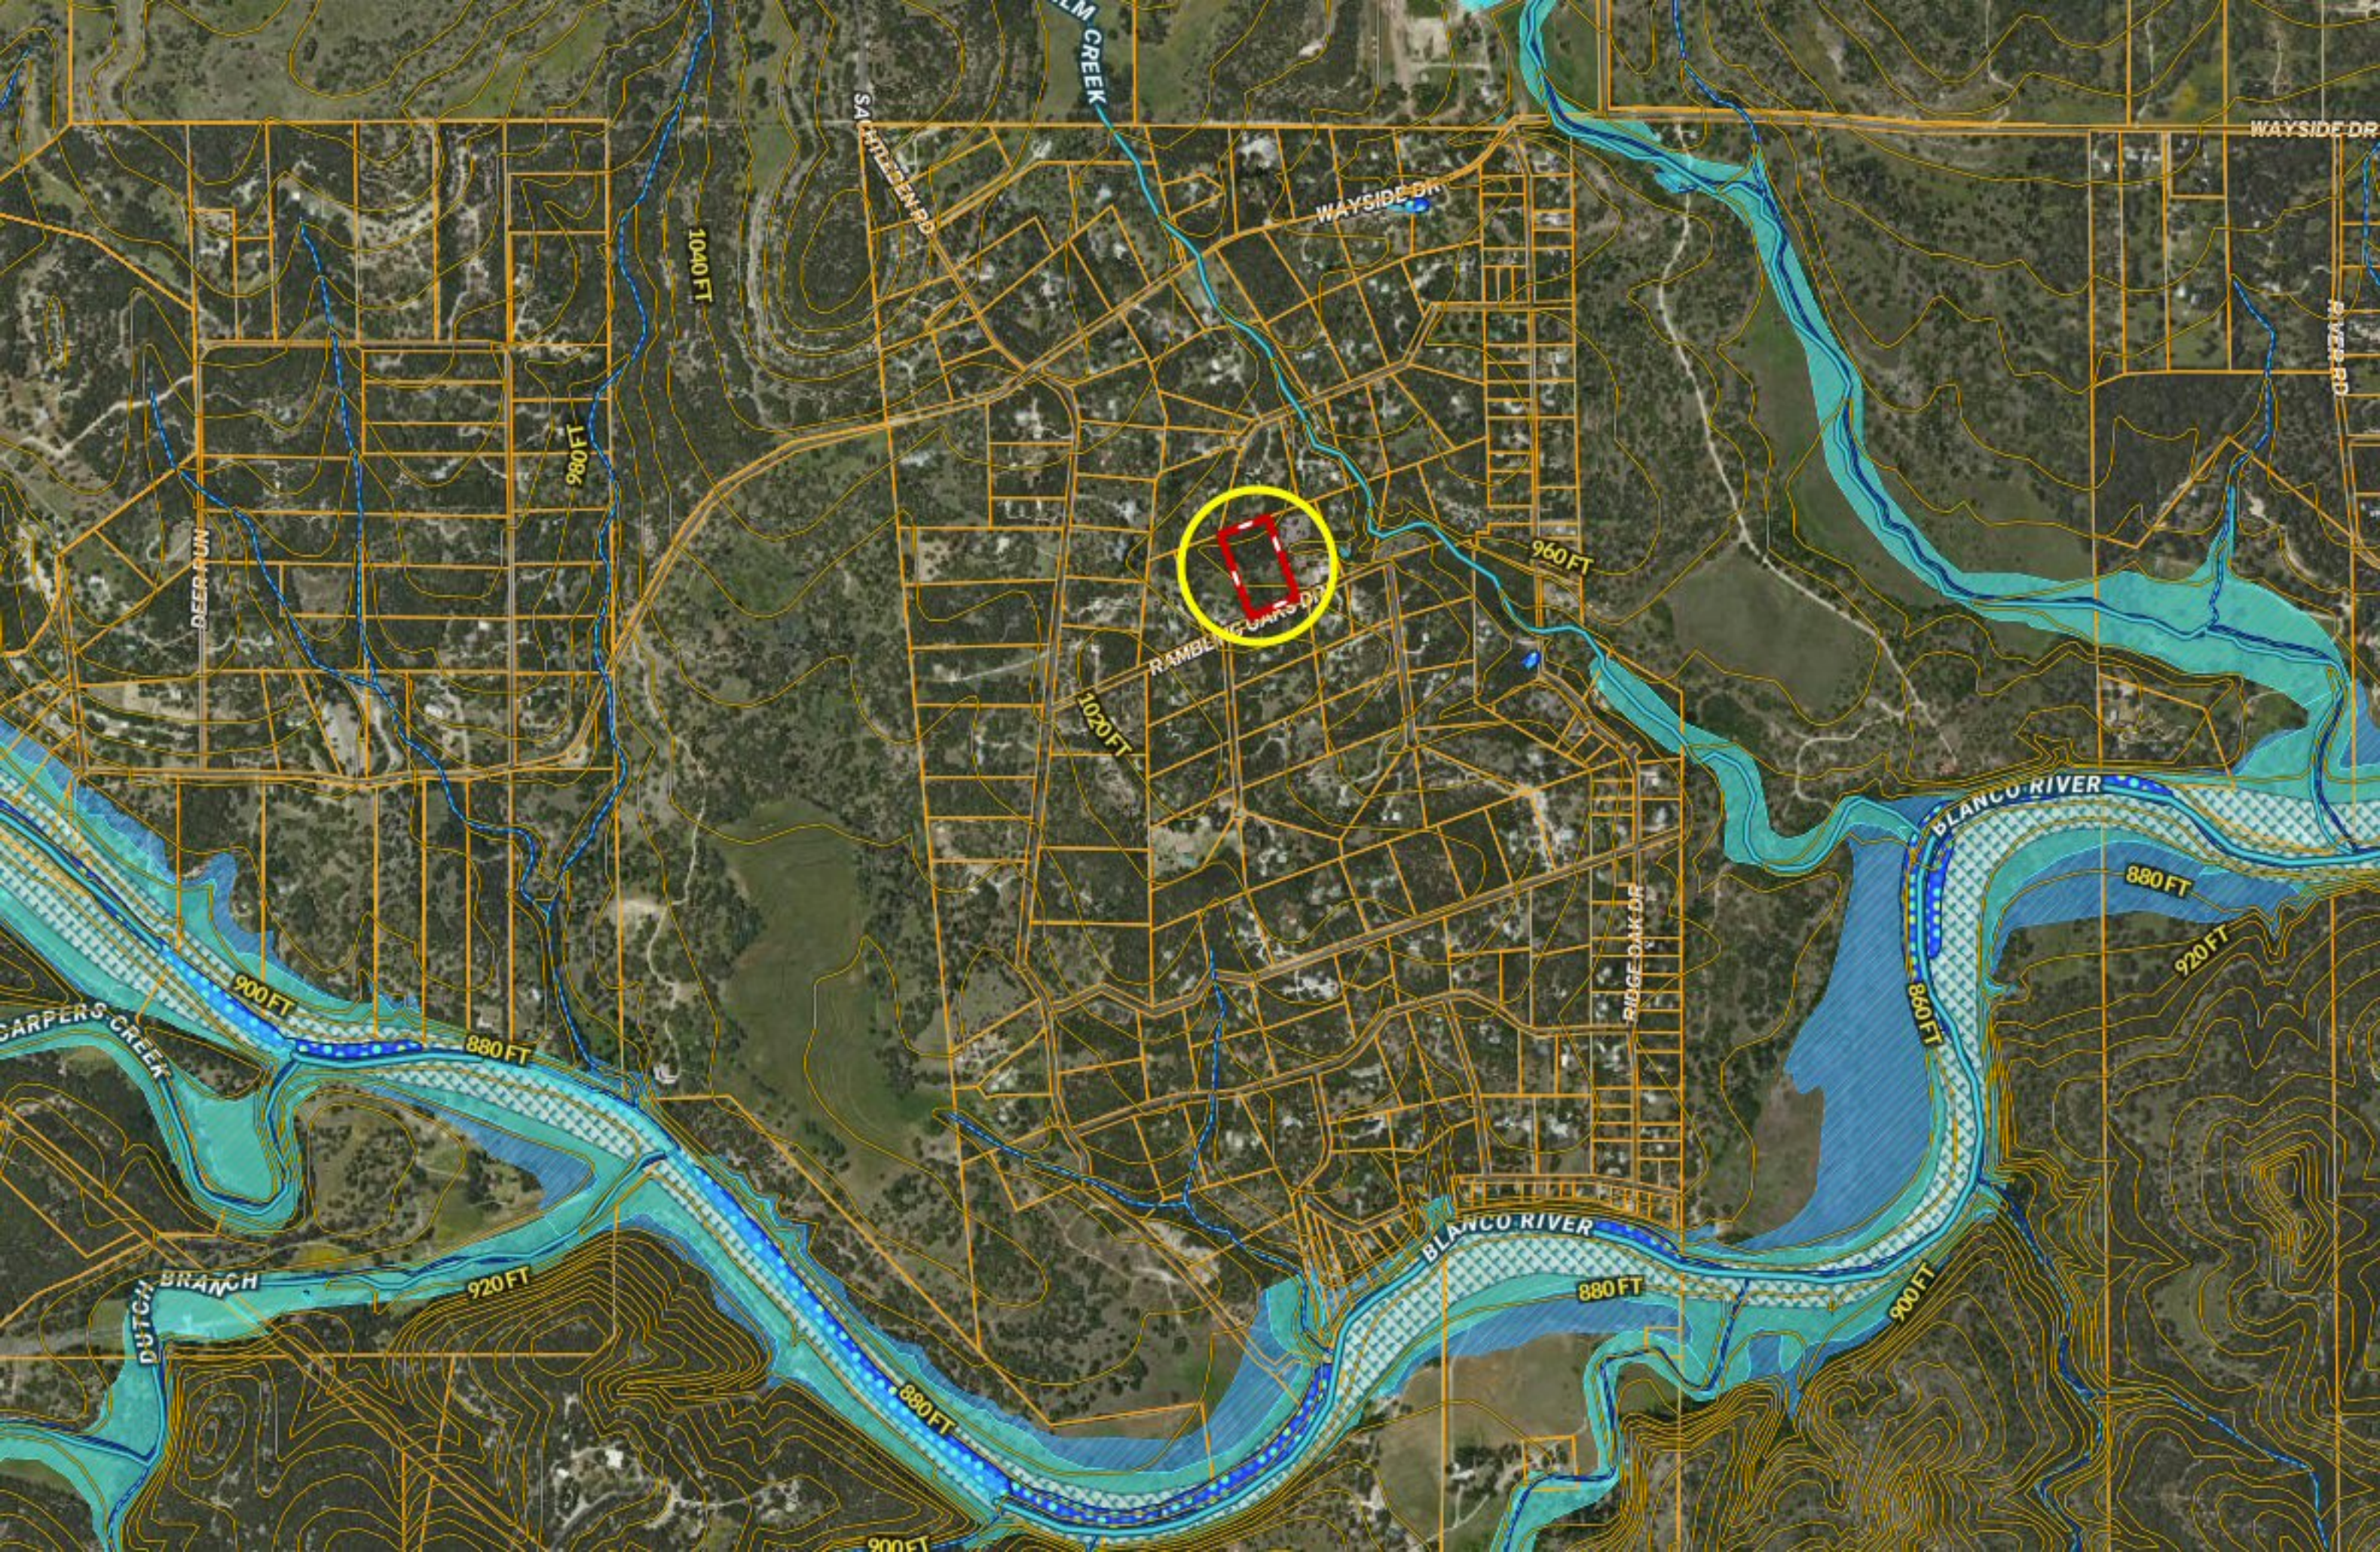

*** 4.86 ACRES *** Lot 32 Rambling Oaks Dr ~ River Oaks of Wimberley

ELM CREEK

RAMBLING OAKS DR

HIDDEN OAKS RD

980 FT

960 FT

980 FT

RAMBLING OAKS DR

1000 FT

1000 FT