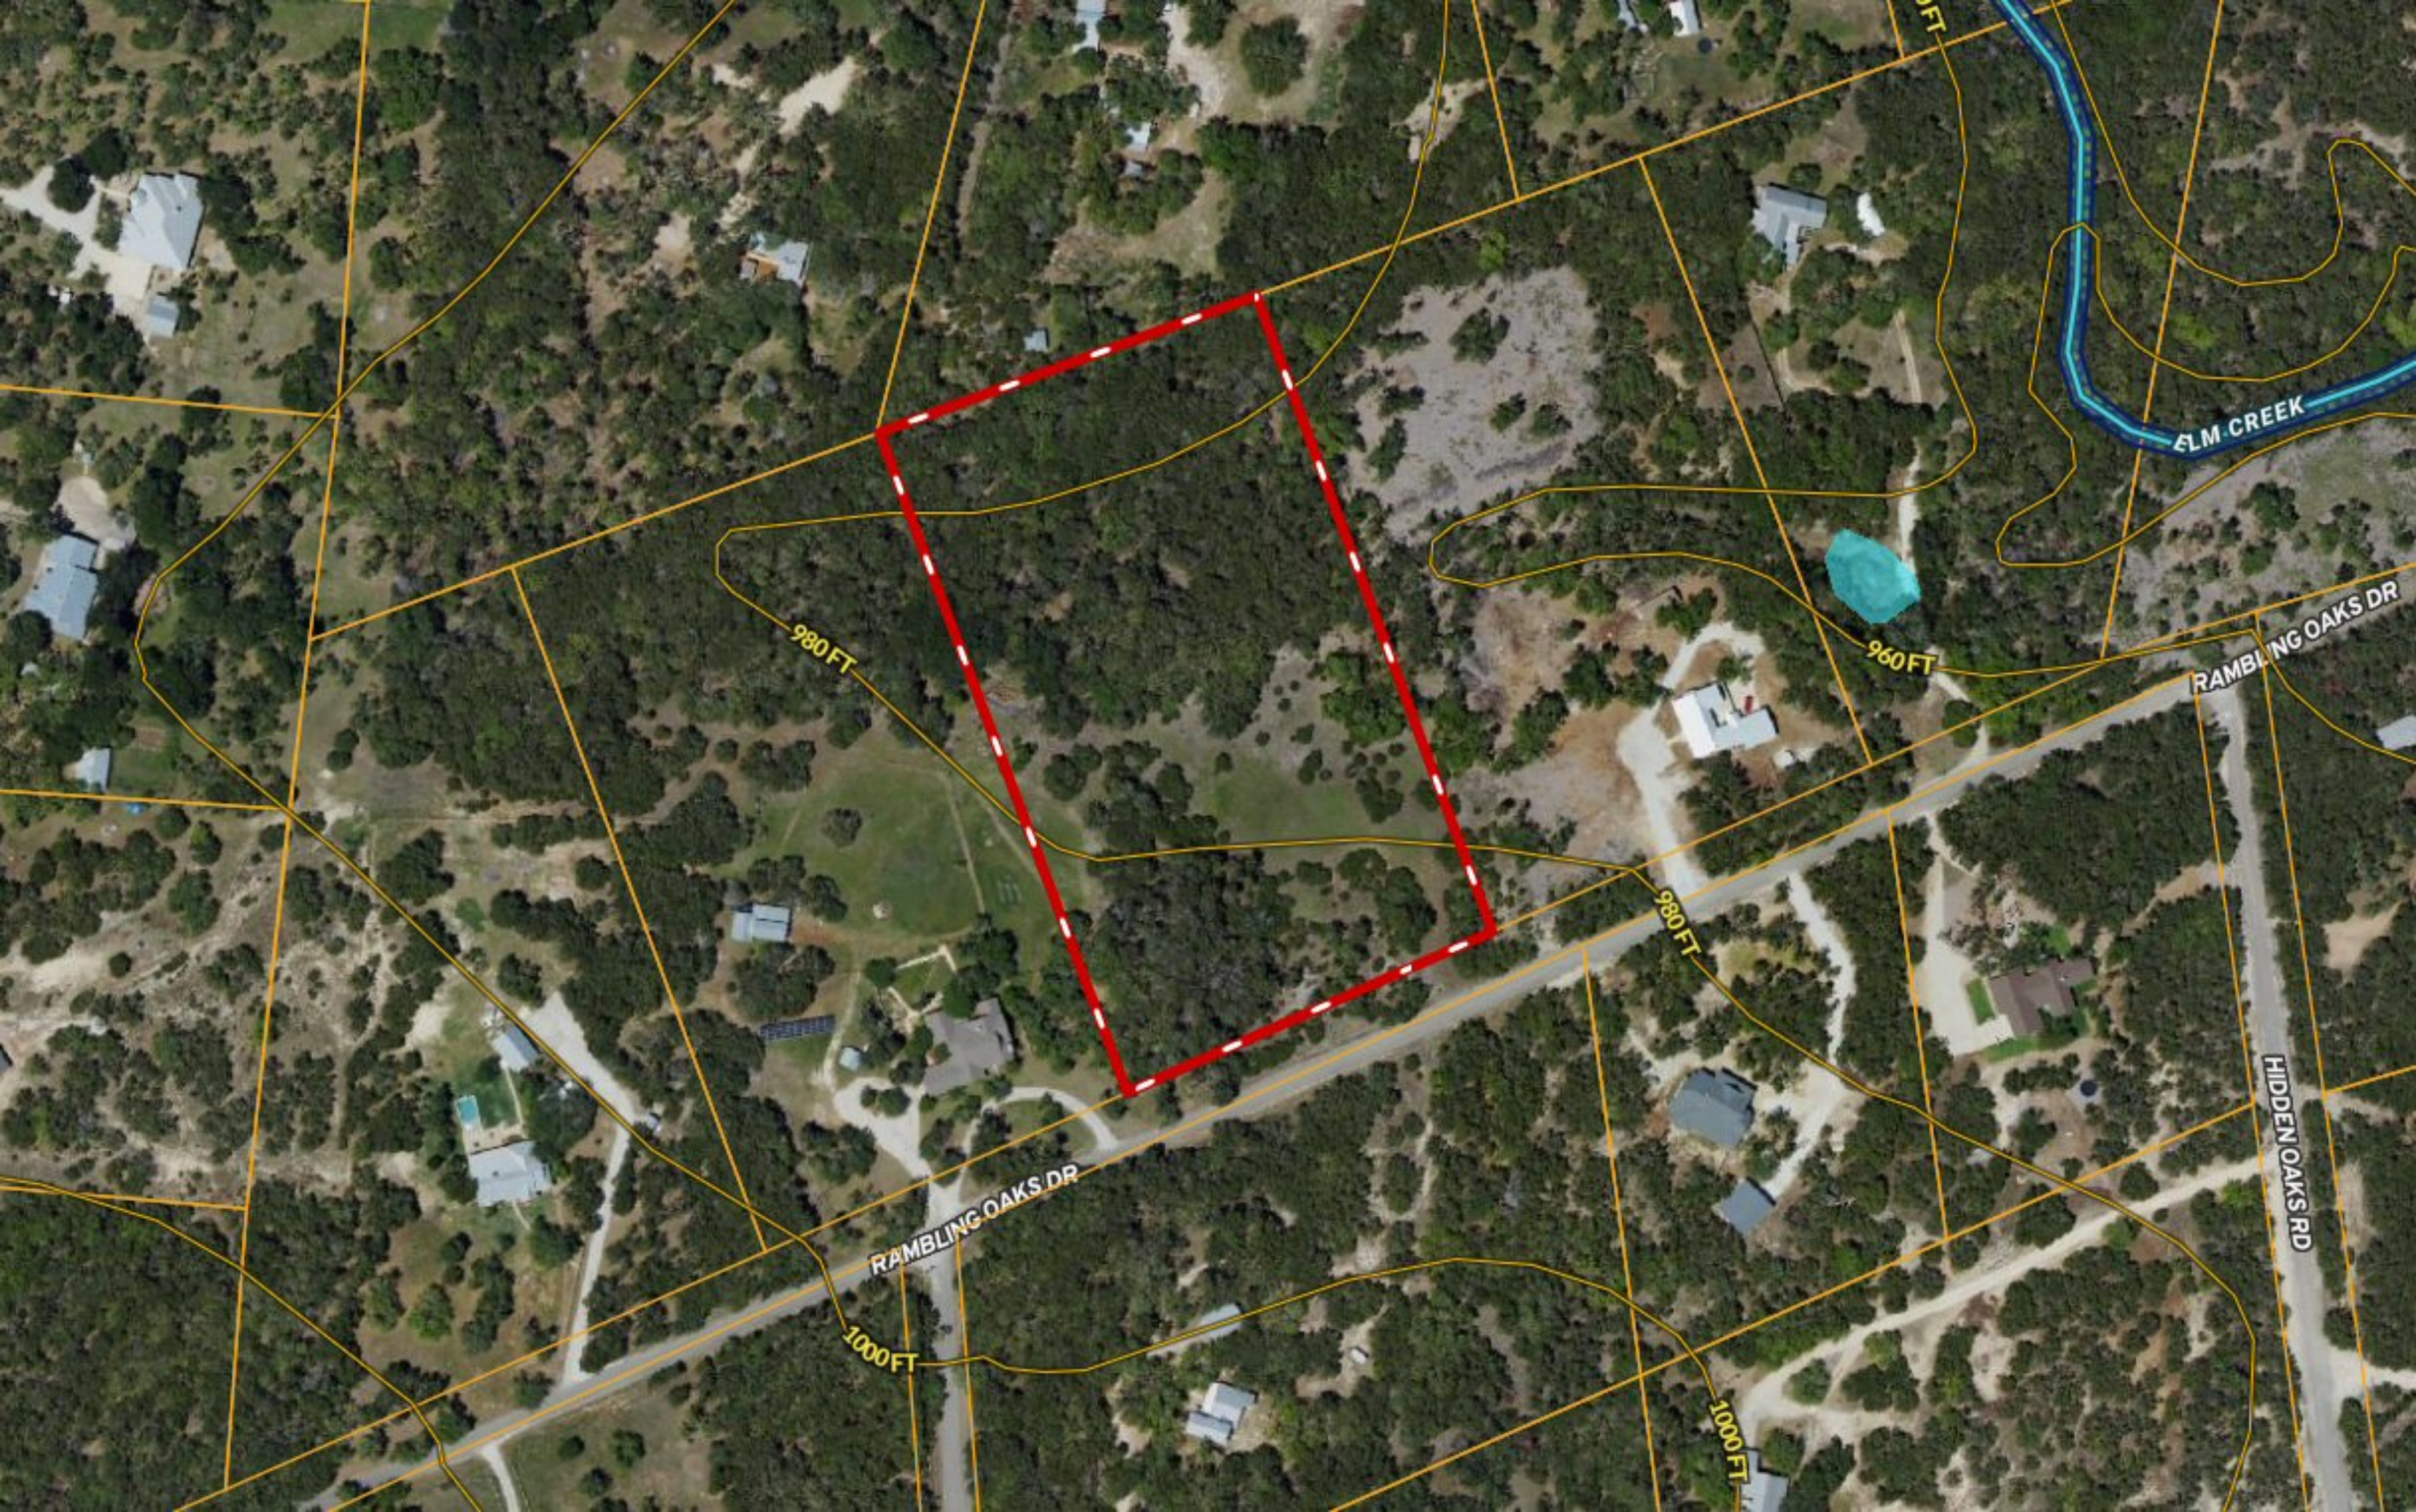

*** 4.86 ACRES *** Lot 32 Rambling Oaks Dr ~ River Oaks of Wimberley

ELM CREEK

RAMBLING OAKS DR

HIDDEN OAKS RD

980 FT

960 FT

980 FT

RAMBLING OAKS DR

1000 FT

1000 FT