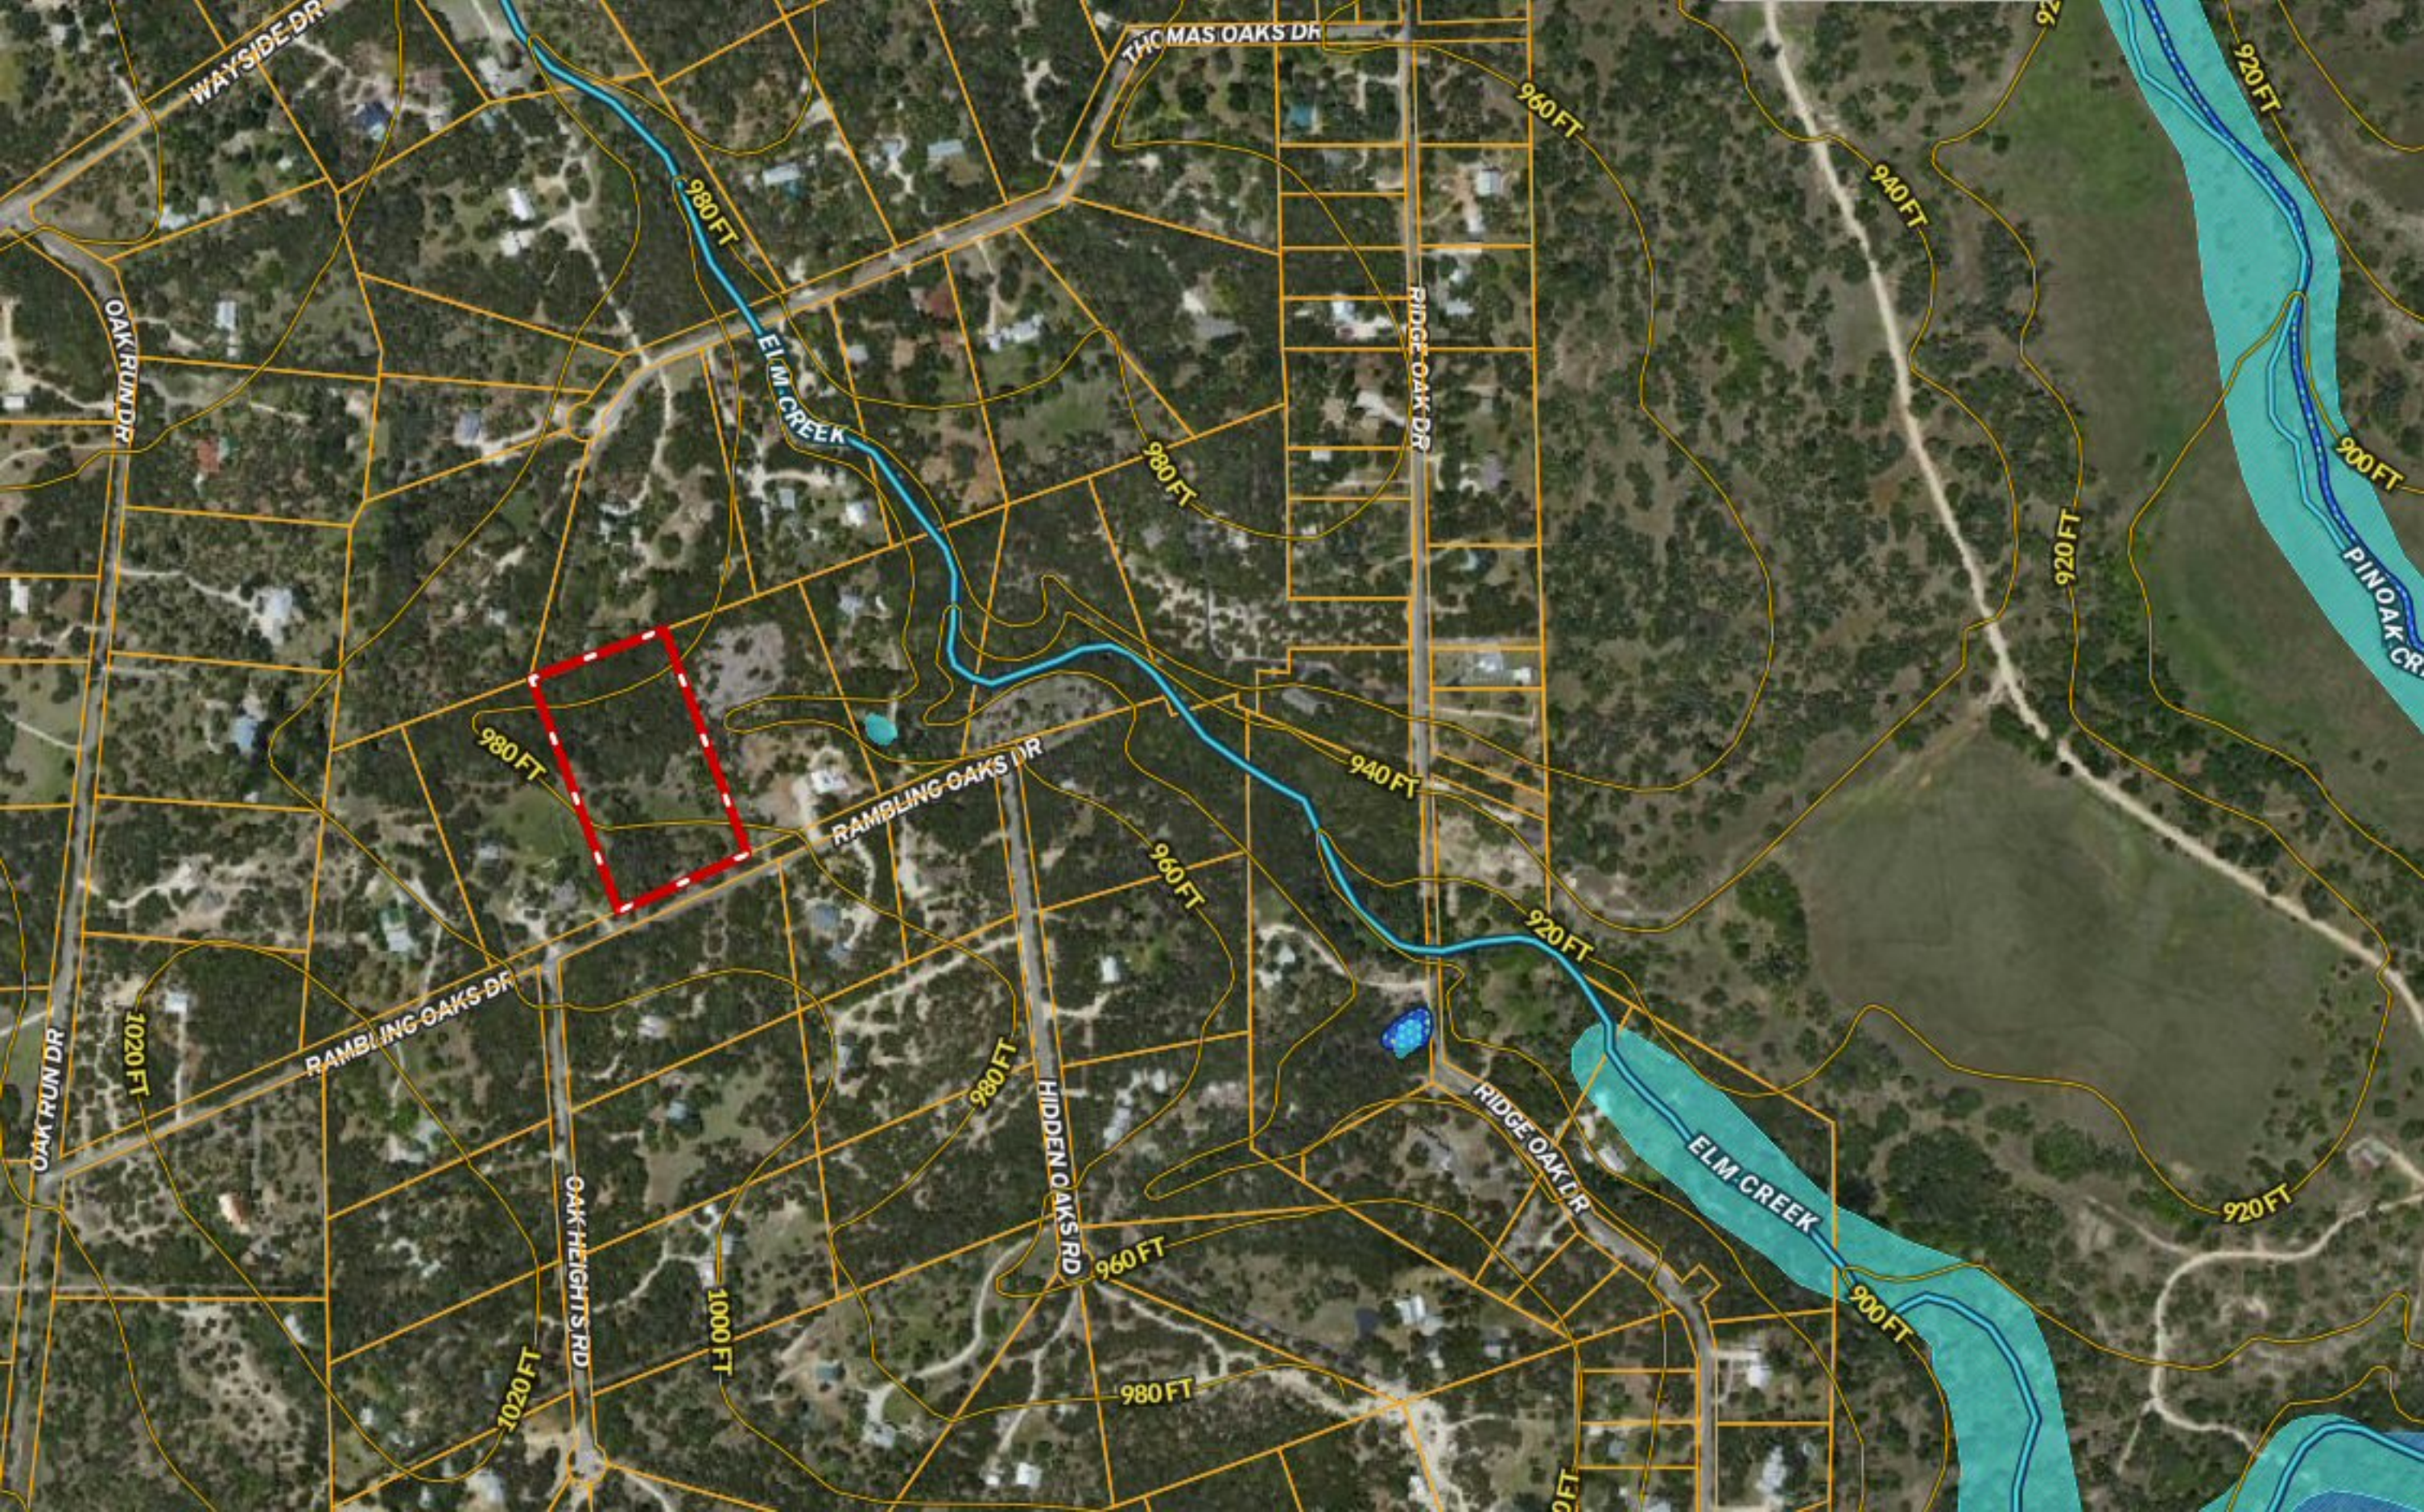

*** 4.86 ACRES *** Lot 32 Rambling Oaks Dr ~ River Oaks of Wimberley

ELM CREEK

RAMBLING OAKS DR

HIDDEN OAKS RD

980 FT

960 FT

980 FT

RAMBLING OAKS DR

1000 FT

1000 FT