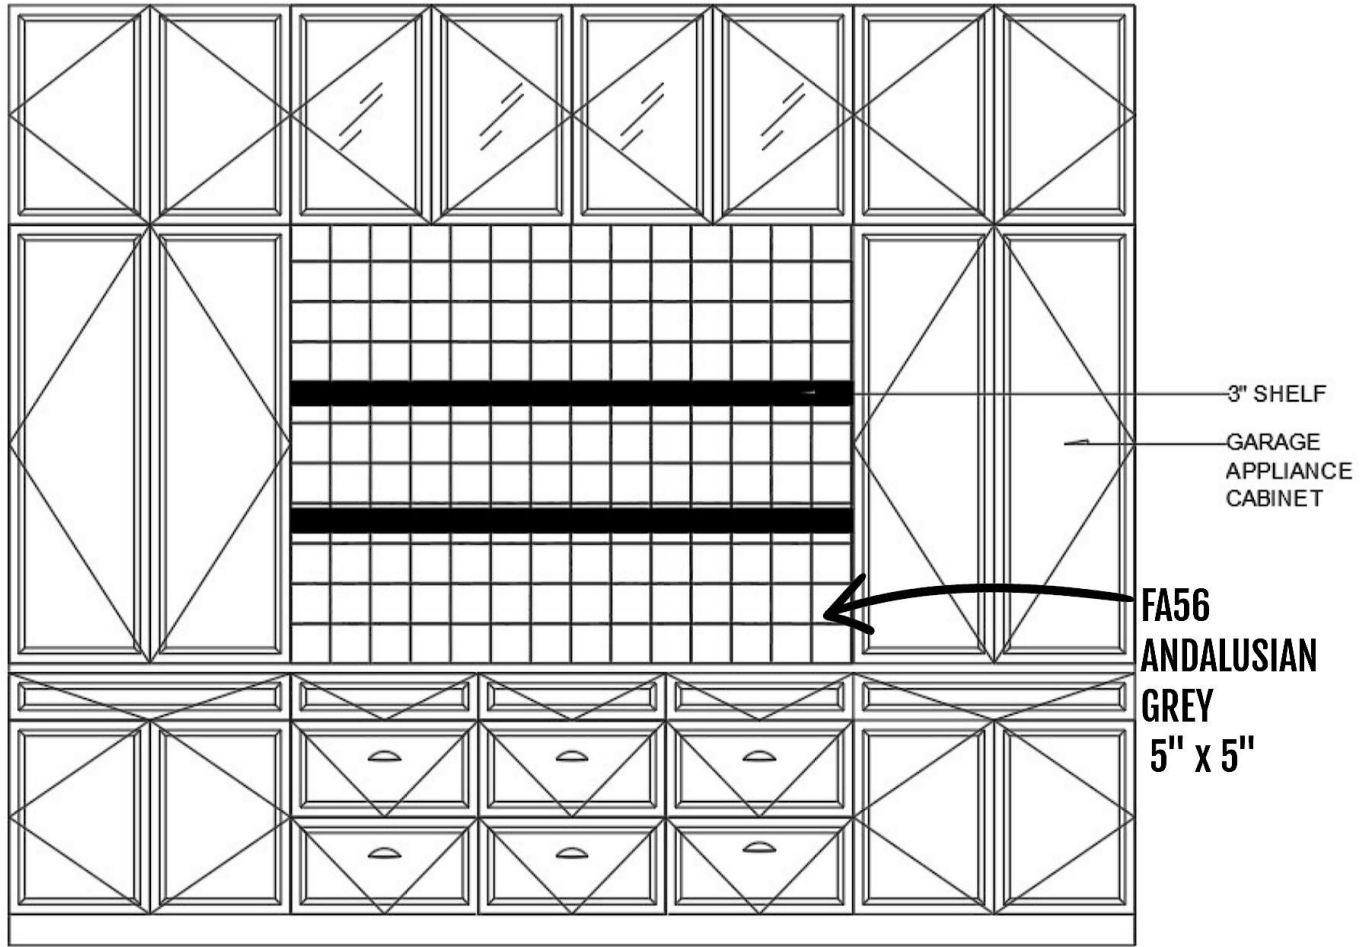

PENDANT
HVLG / 5612-DB

PRODUCT DETAILS

PAGE TWO

CABINET STYLE
KOUNTRY KRAFT- RADCLIFFE
STAIN-NATURAL

HOOD STYLE
OVERSIZED PLASTER

PANTRY OPTION I

PANTRY OPTION 2

PRODUCT DETAILS