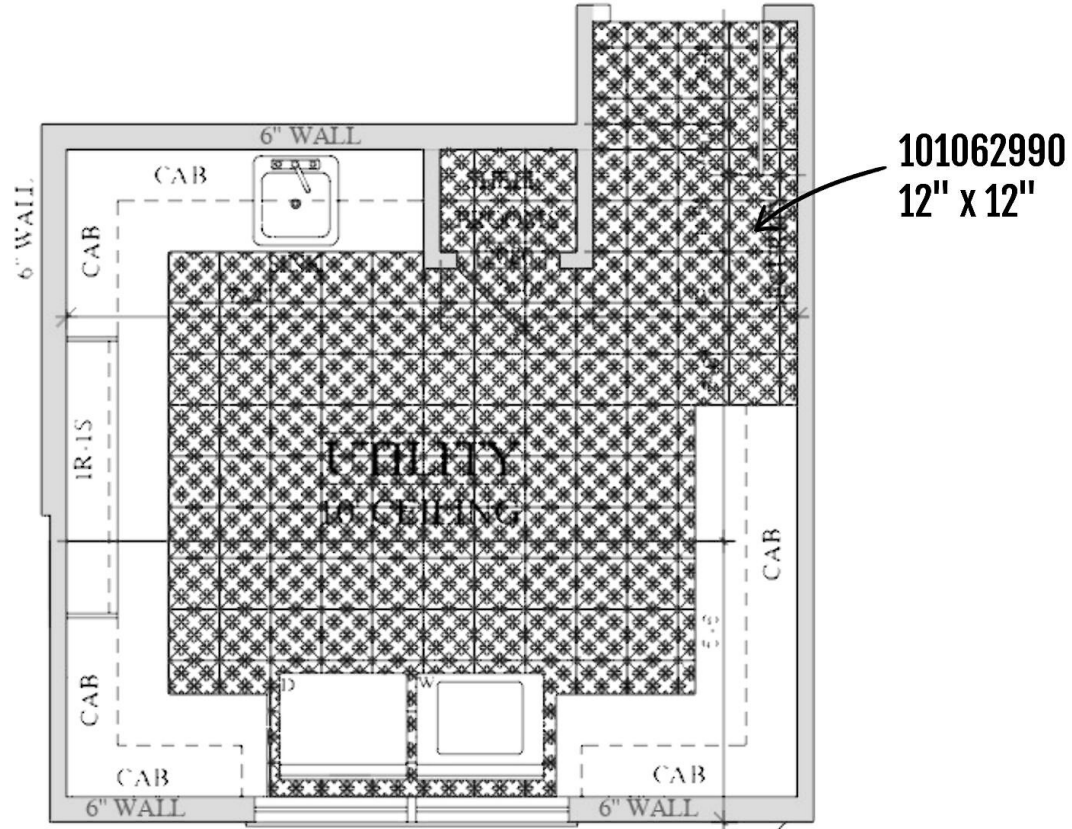

PAGE ONE

COUNTERTOP
HANSTONE / RS301

BACKSPLASH
DAL TILE / ZL11 GESSO 5x5
GROUT: CUSTOM #543 DRIFTWOOD

CABINETS
SHERWIN WILLIAMS / SW7004

SHELF
3" WALNUT, NATURAL FINISH

UTILITY FLOOR PLAN

PRODUCT DETAILS

PAGE ONE