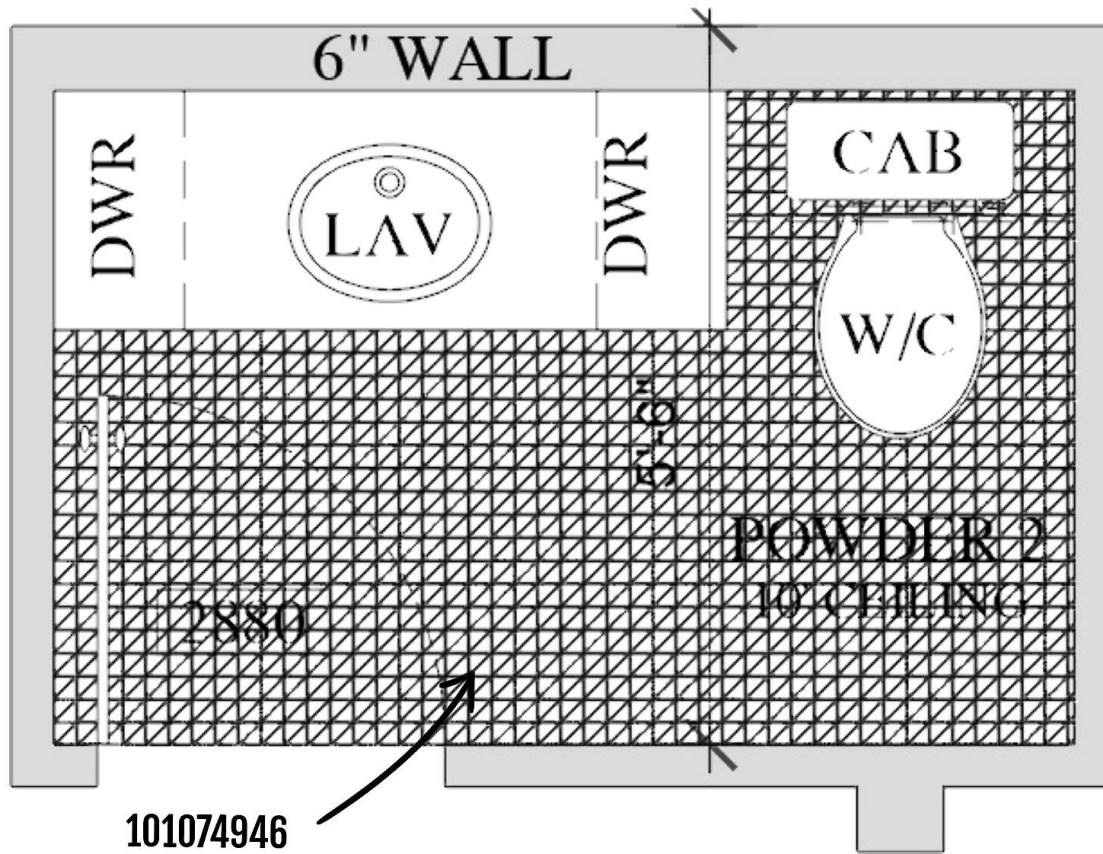

WALL PAINT
SHERWIN WILLIAMS / SW9166

TRIM PAINT
SHERWIN WILLIAMS / SW7004

POWDER FLOOR PLAN

101074946
Dolomite Iceberg Split
Square Honed Marble Mosaic

PRODUCT DETAILS

PAGE ONE

FLOOR

FLOOR & DECOR / 101074946
GROUT: MAPEI # 77 FROST