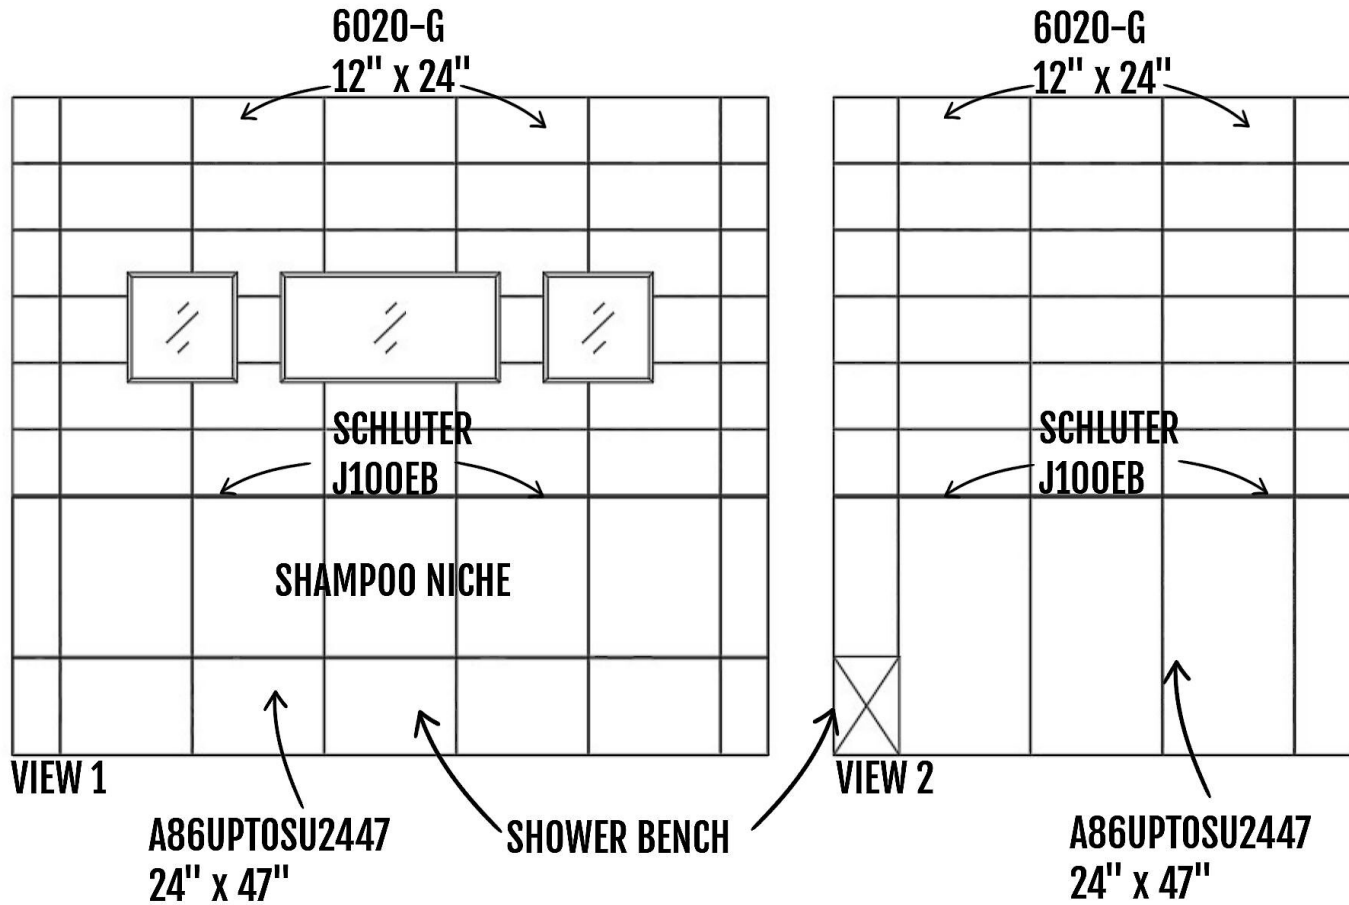

LIGHT

HVLG / 9202-0B

WALL PAINT

SHERWIN WILLIAMS / SW9166

TRIM PAINT

SHERWIN WILLIAMS / SW7004

PRIMARY BATH ELEVATIONS

NOTE: SHAMPOO NICHE TO BE WRAPPED IN LOWER HALF TILE PER JOBSITE BUILDOUT.