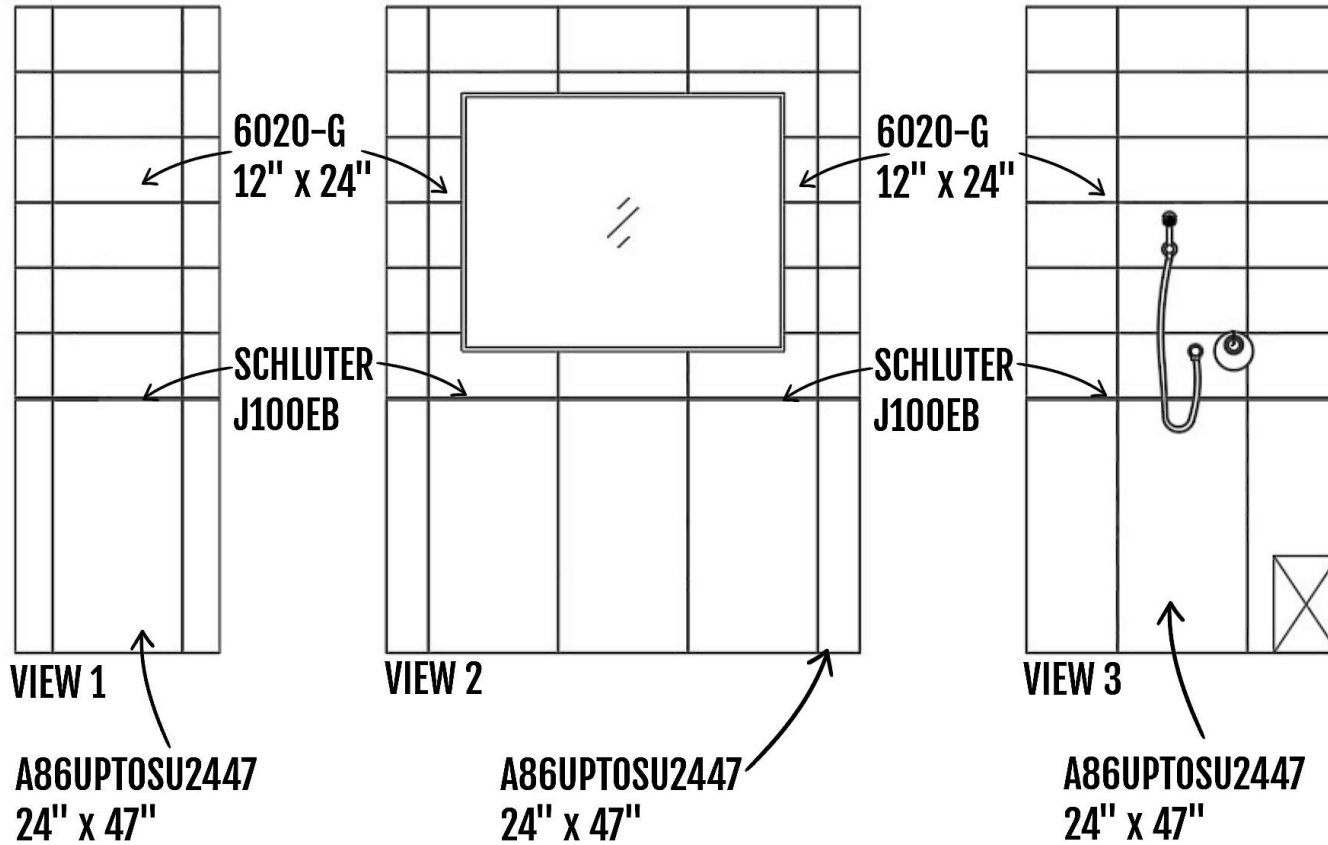

PRIMARY BATH ELEVATIONS