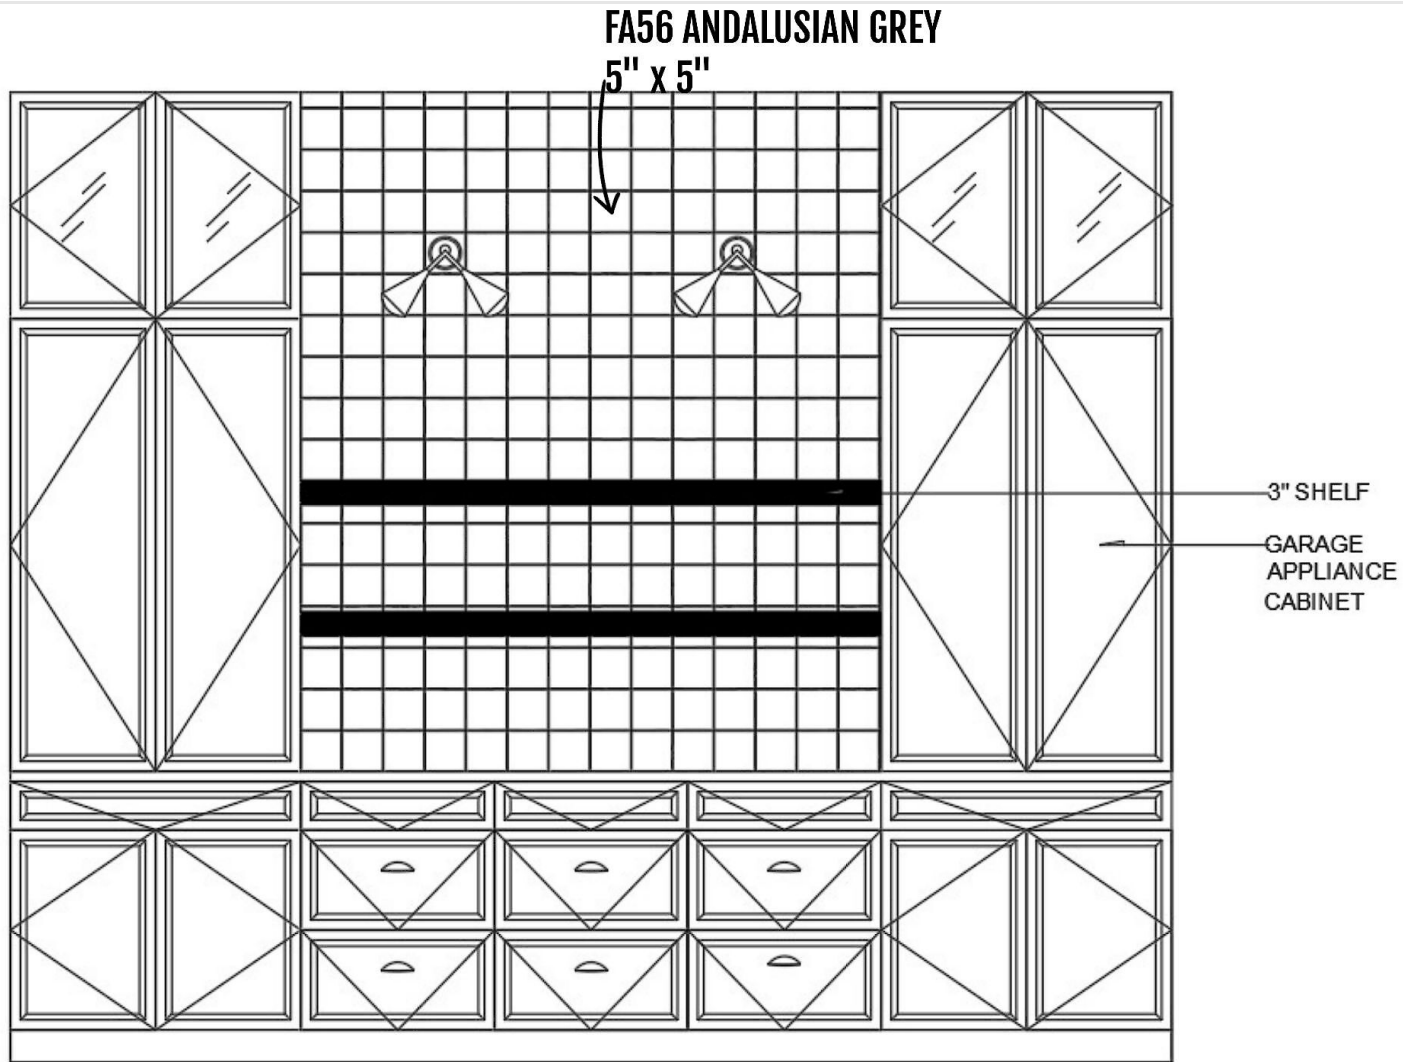

PENDANT
HVLG / 5612-DB

PRODUCT DETAILS

PAGE TWO

CABINET STYLE
KOUNTRY KRAFT- RADCLIFFE
STAIN-NATURAL

HOOD STYLE
OVERSIZED PLASTER

PANTRY OPTION I

PANTRY OPTION 2

PRODUCT DETAILS