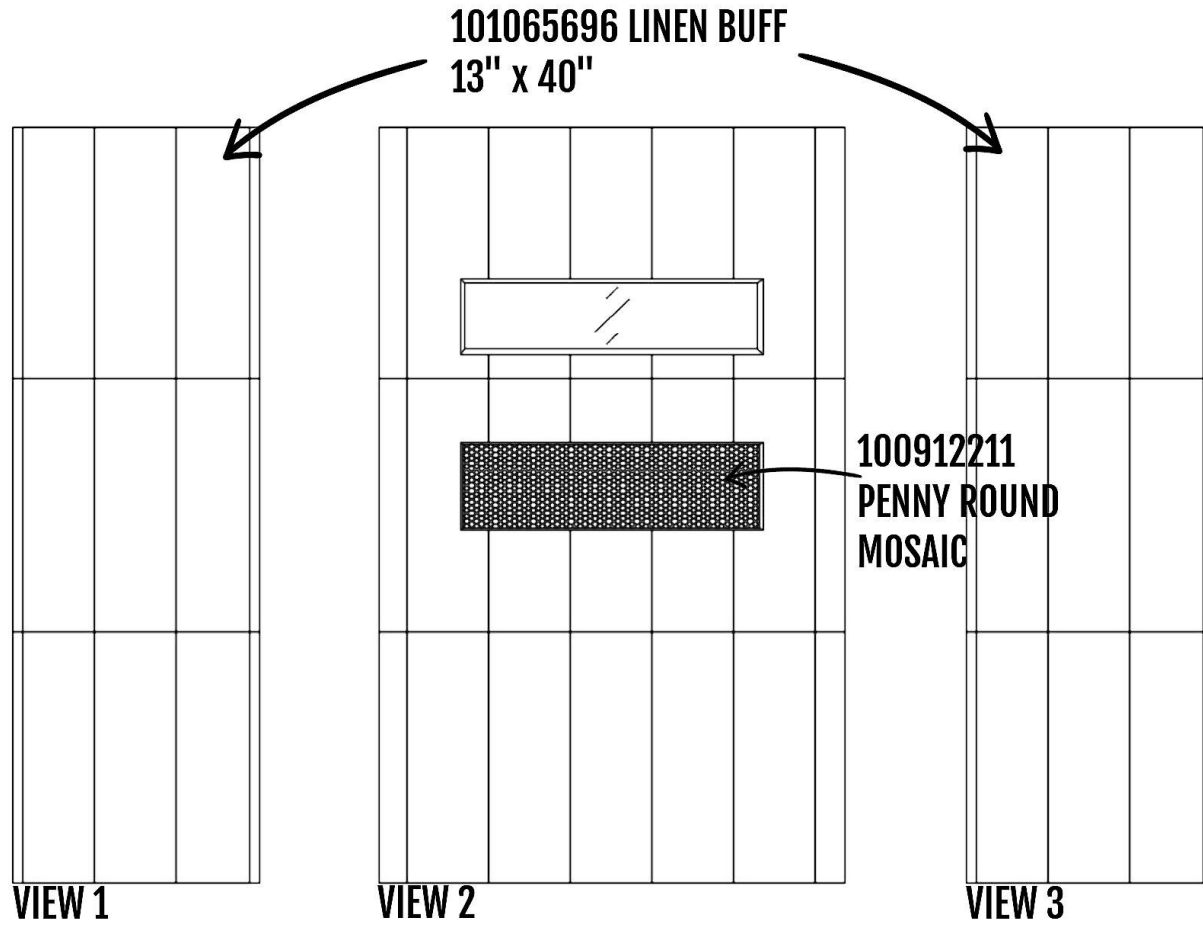

BATH 5 ELEVATIONS