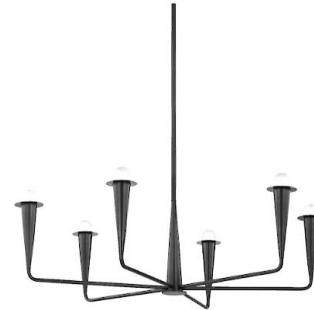

PRIMARY, GAME, FLEX ROOM
LUCIAN 60"

FAMILY ROOM
PROXIMA 72"

OUTDOOR
PROXIMA 60" PATIO

PRIMARY SUNROOM
HVLG/ F6724

PRIMARY BATH
HVLG / H791806-0B

PRIMARY CLOSET
RA/ 16-1044NB