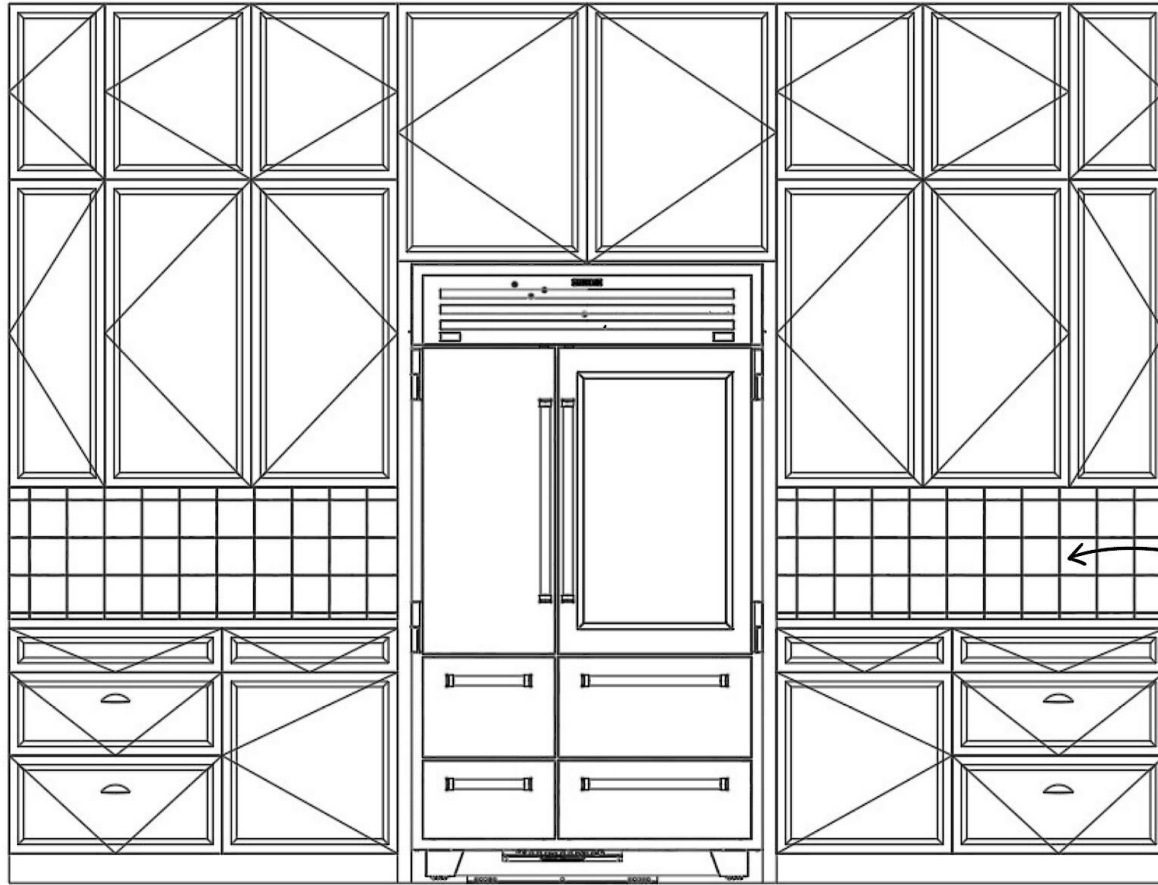

EXTERIOR SCONCE

ENTRY CHANDELIER

KITCHEN ELEVATIONS

KITCHEN ELEVATIONS

**FA56
ANDALUSIAN
GREY
5" x 5"**

PRODUCT DETAILS

PAGE ONE

FLOOR
LW FLOORING / FIW010C7