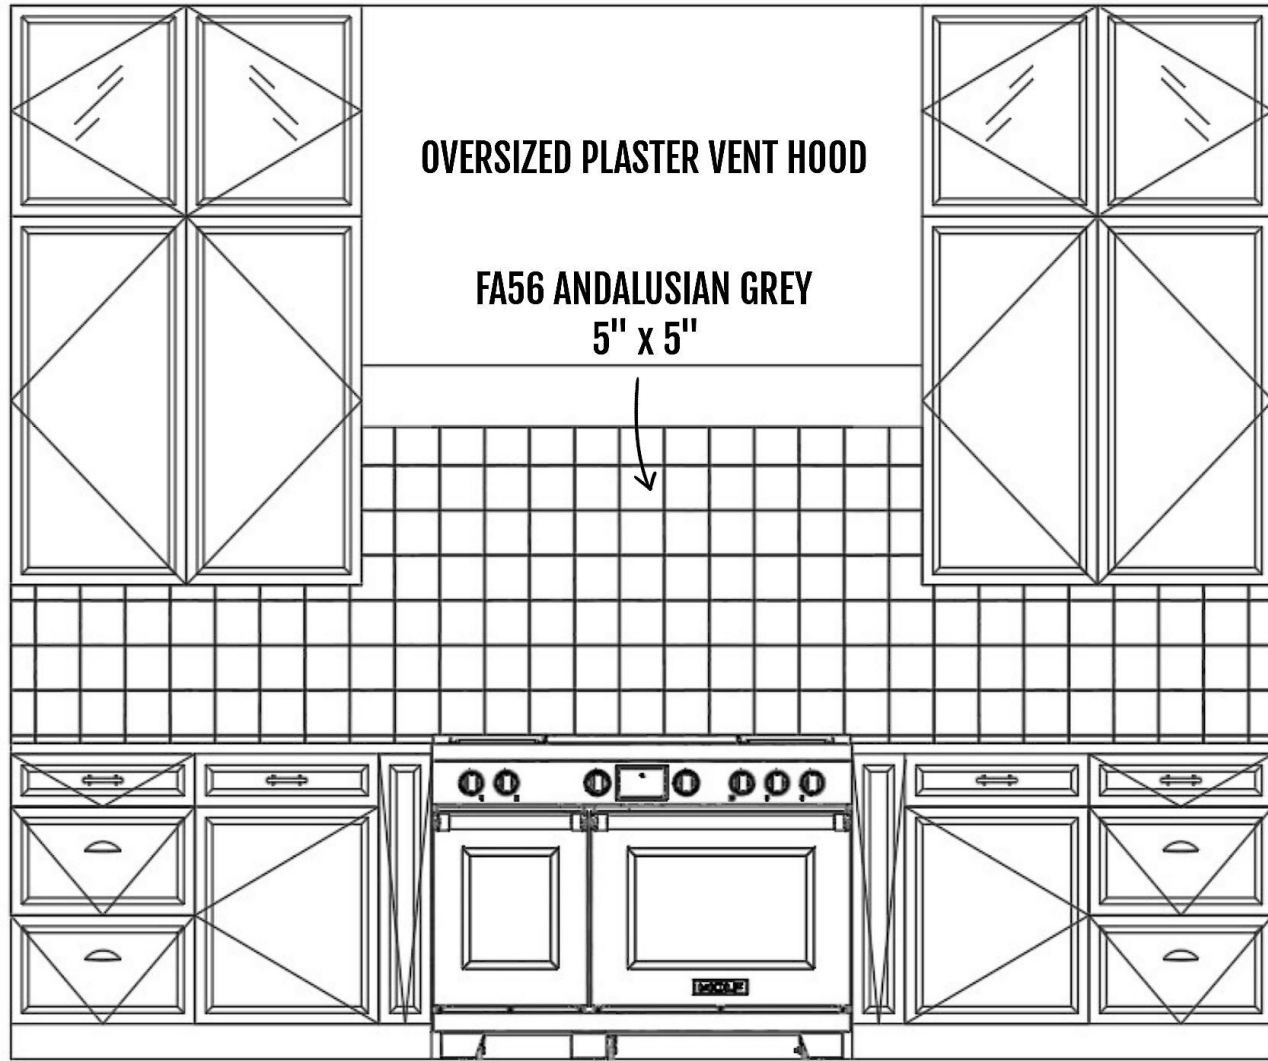

EXTERIOR SCONCE

ENTRY CHANDELIER

KITCHEN ELEVATIONS

KITCHEN ELEVATIONS

**FA56
ANDALUSIAN
GREY
5" x 5"**

PRODUCT DETAILS

PAGE ONE

FLOOR
LW FLOORING / FIW010C7