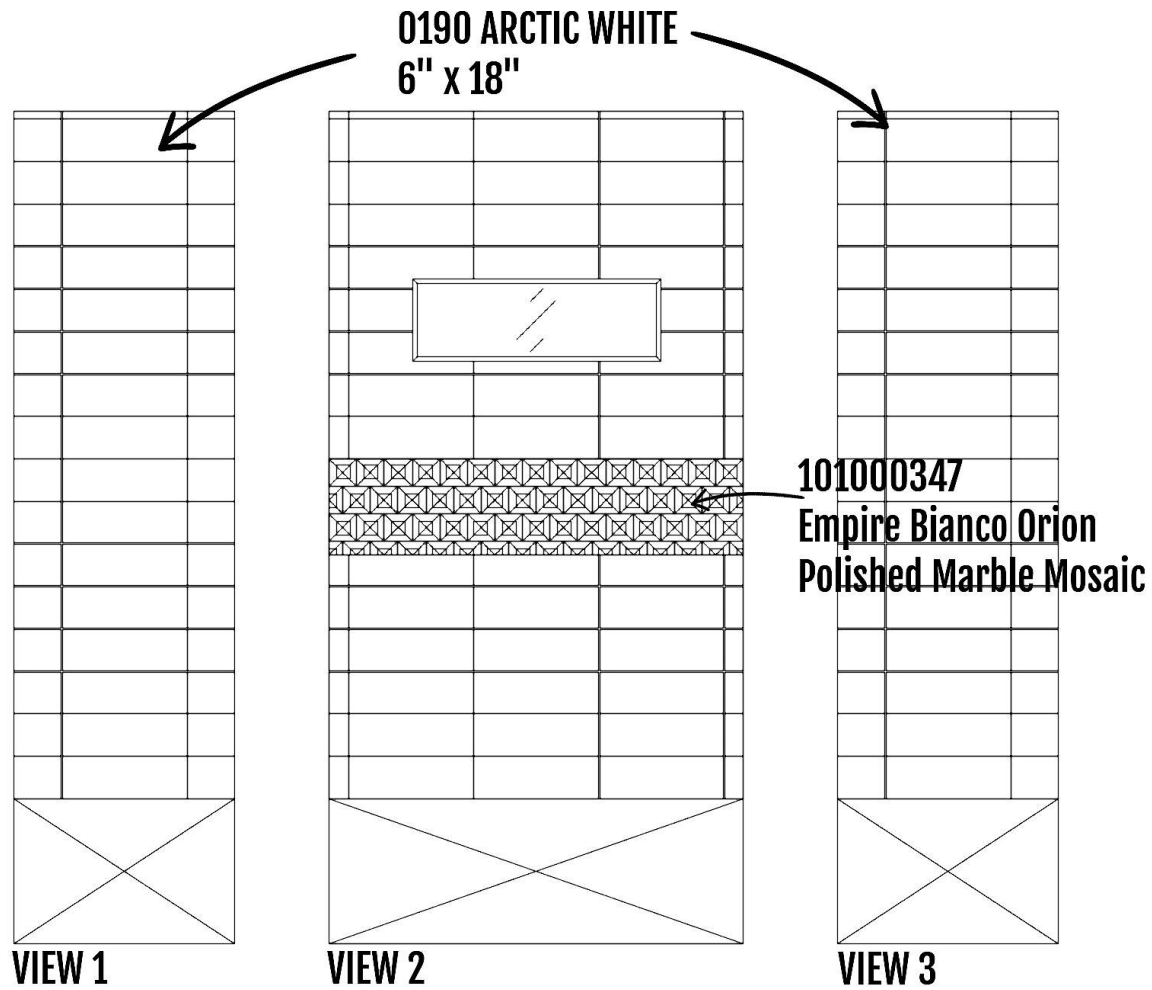

BATH 4 ELEVATIONS