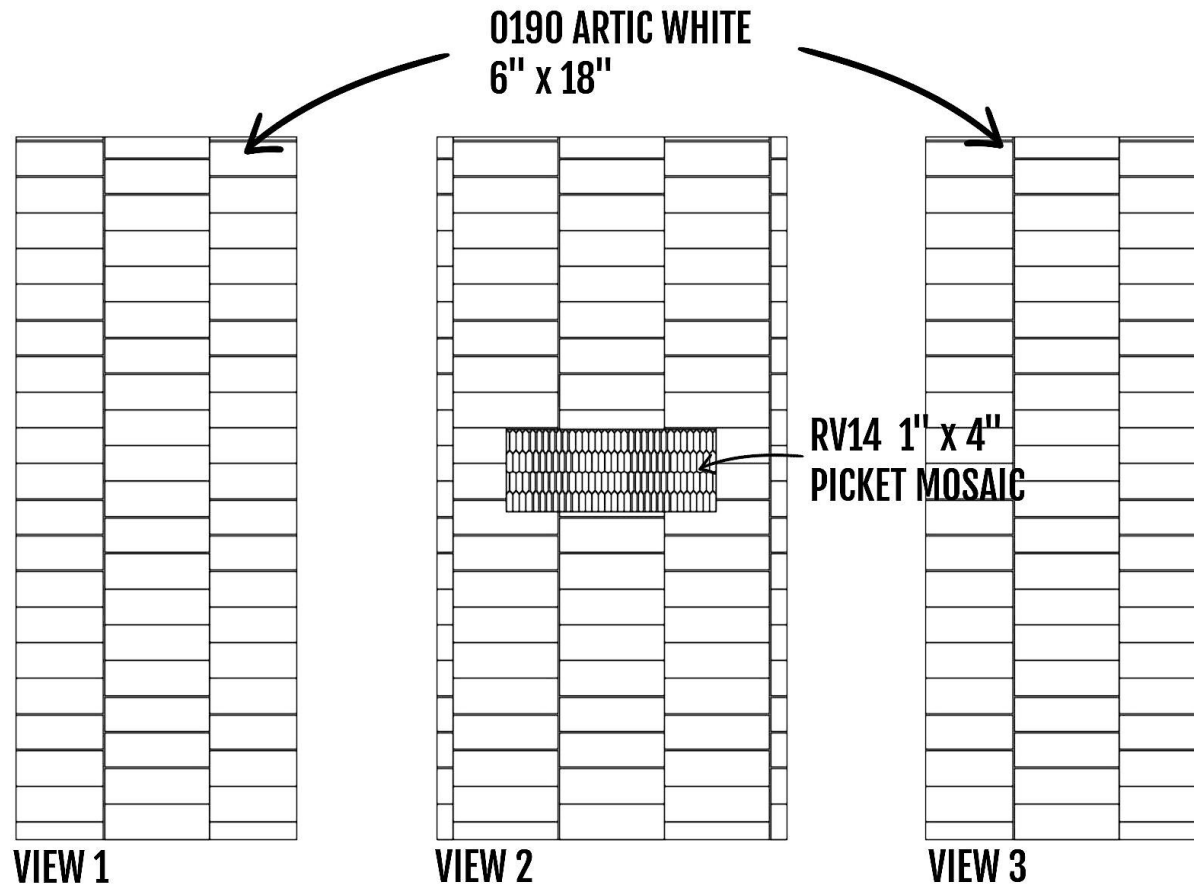

KINGSTON BRASS / BAHK6012478SN

HARDWARE

EMTEK / 87110U515

SHOWER GLASS

FRAMLESS/ NICKEL

BATH 2 ELEVATIONS

PRODUCT DETAILS

PAGE ONE