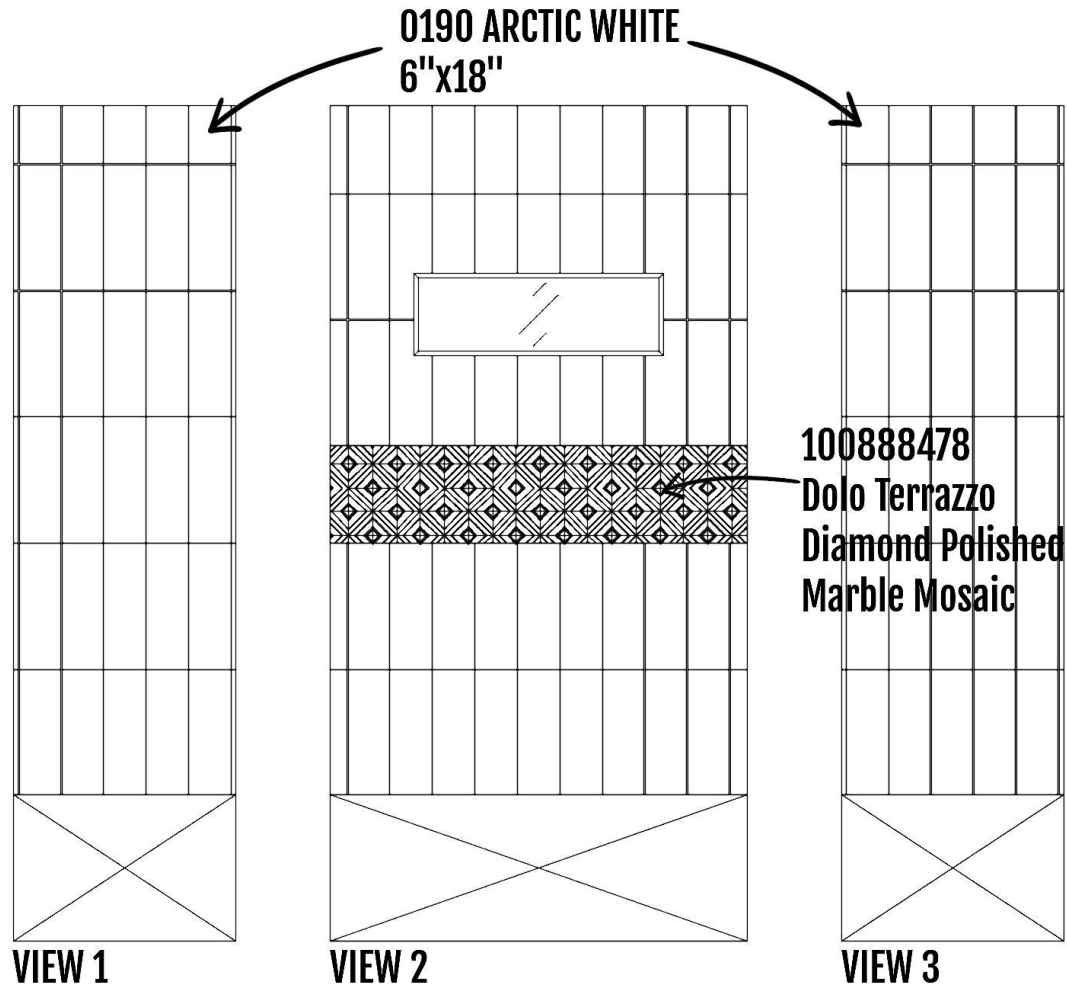

BATH 3 ELEVATIONS