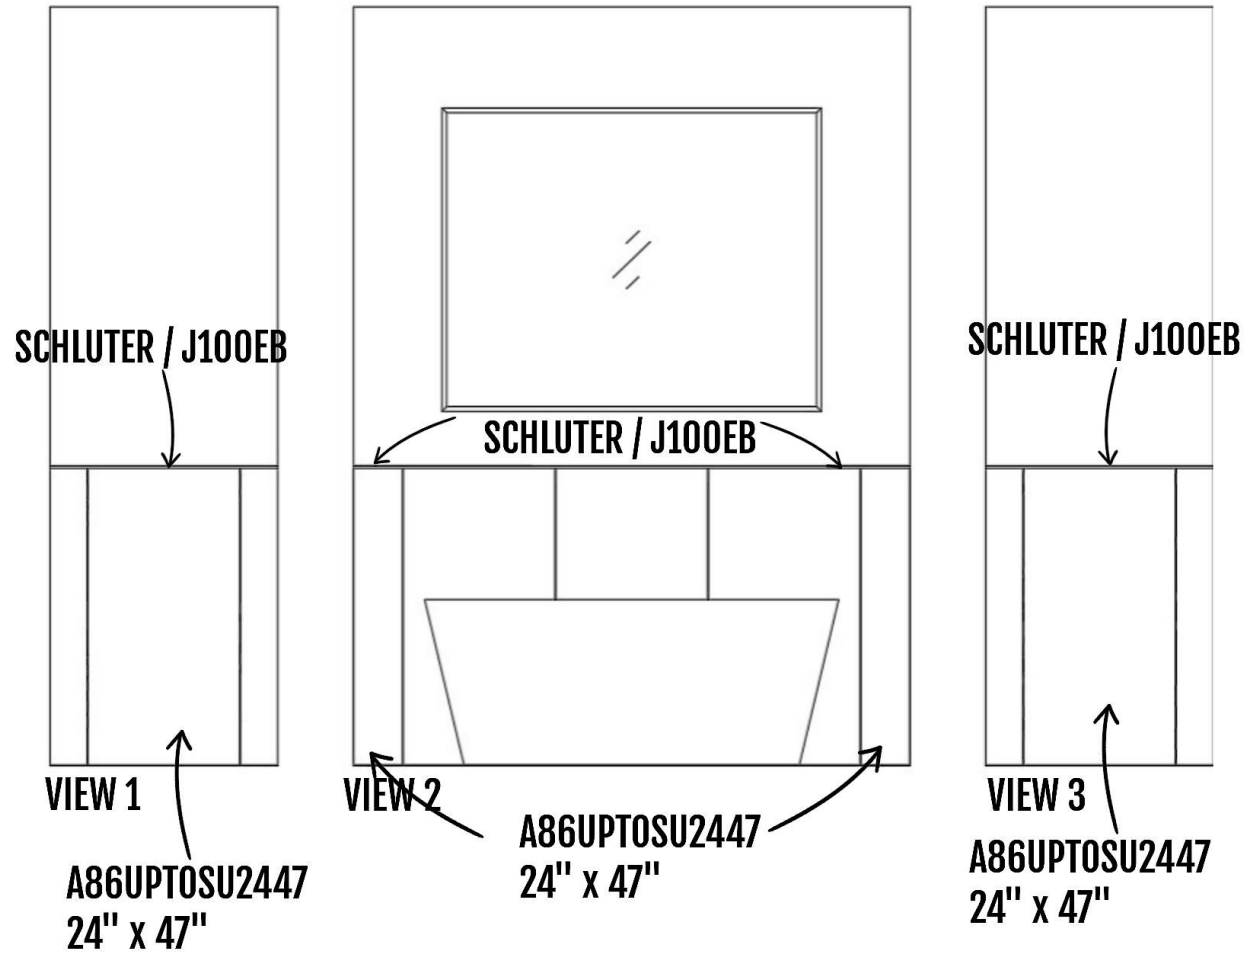

PRIMARY BATH ELEVATIONS