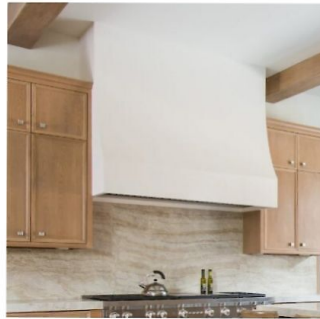

HOOD STYLE
OVERSIZED PLASTER