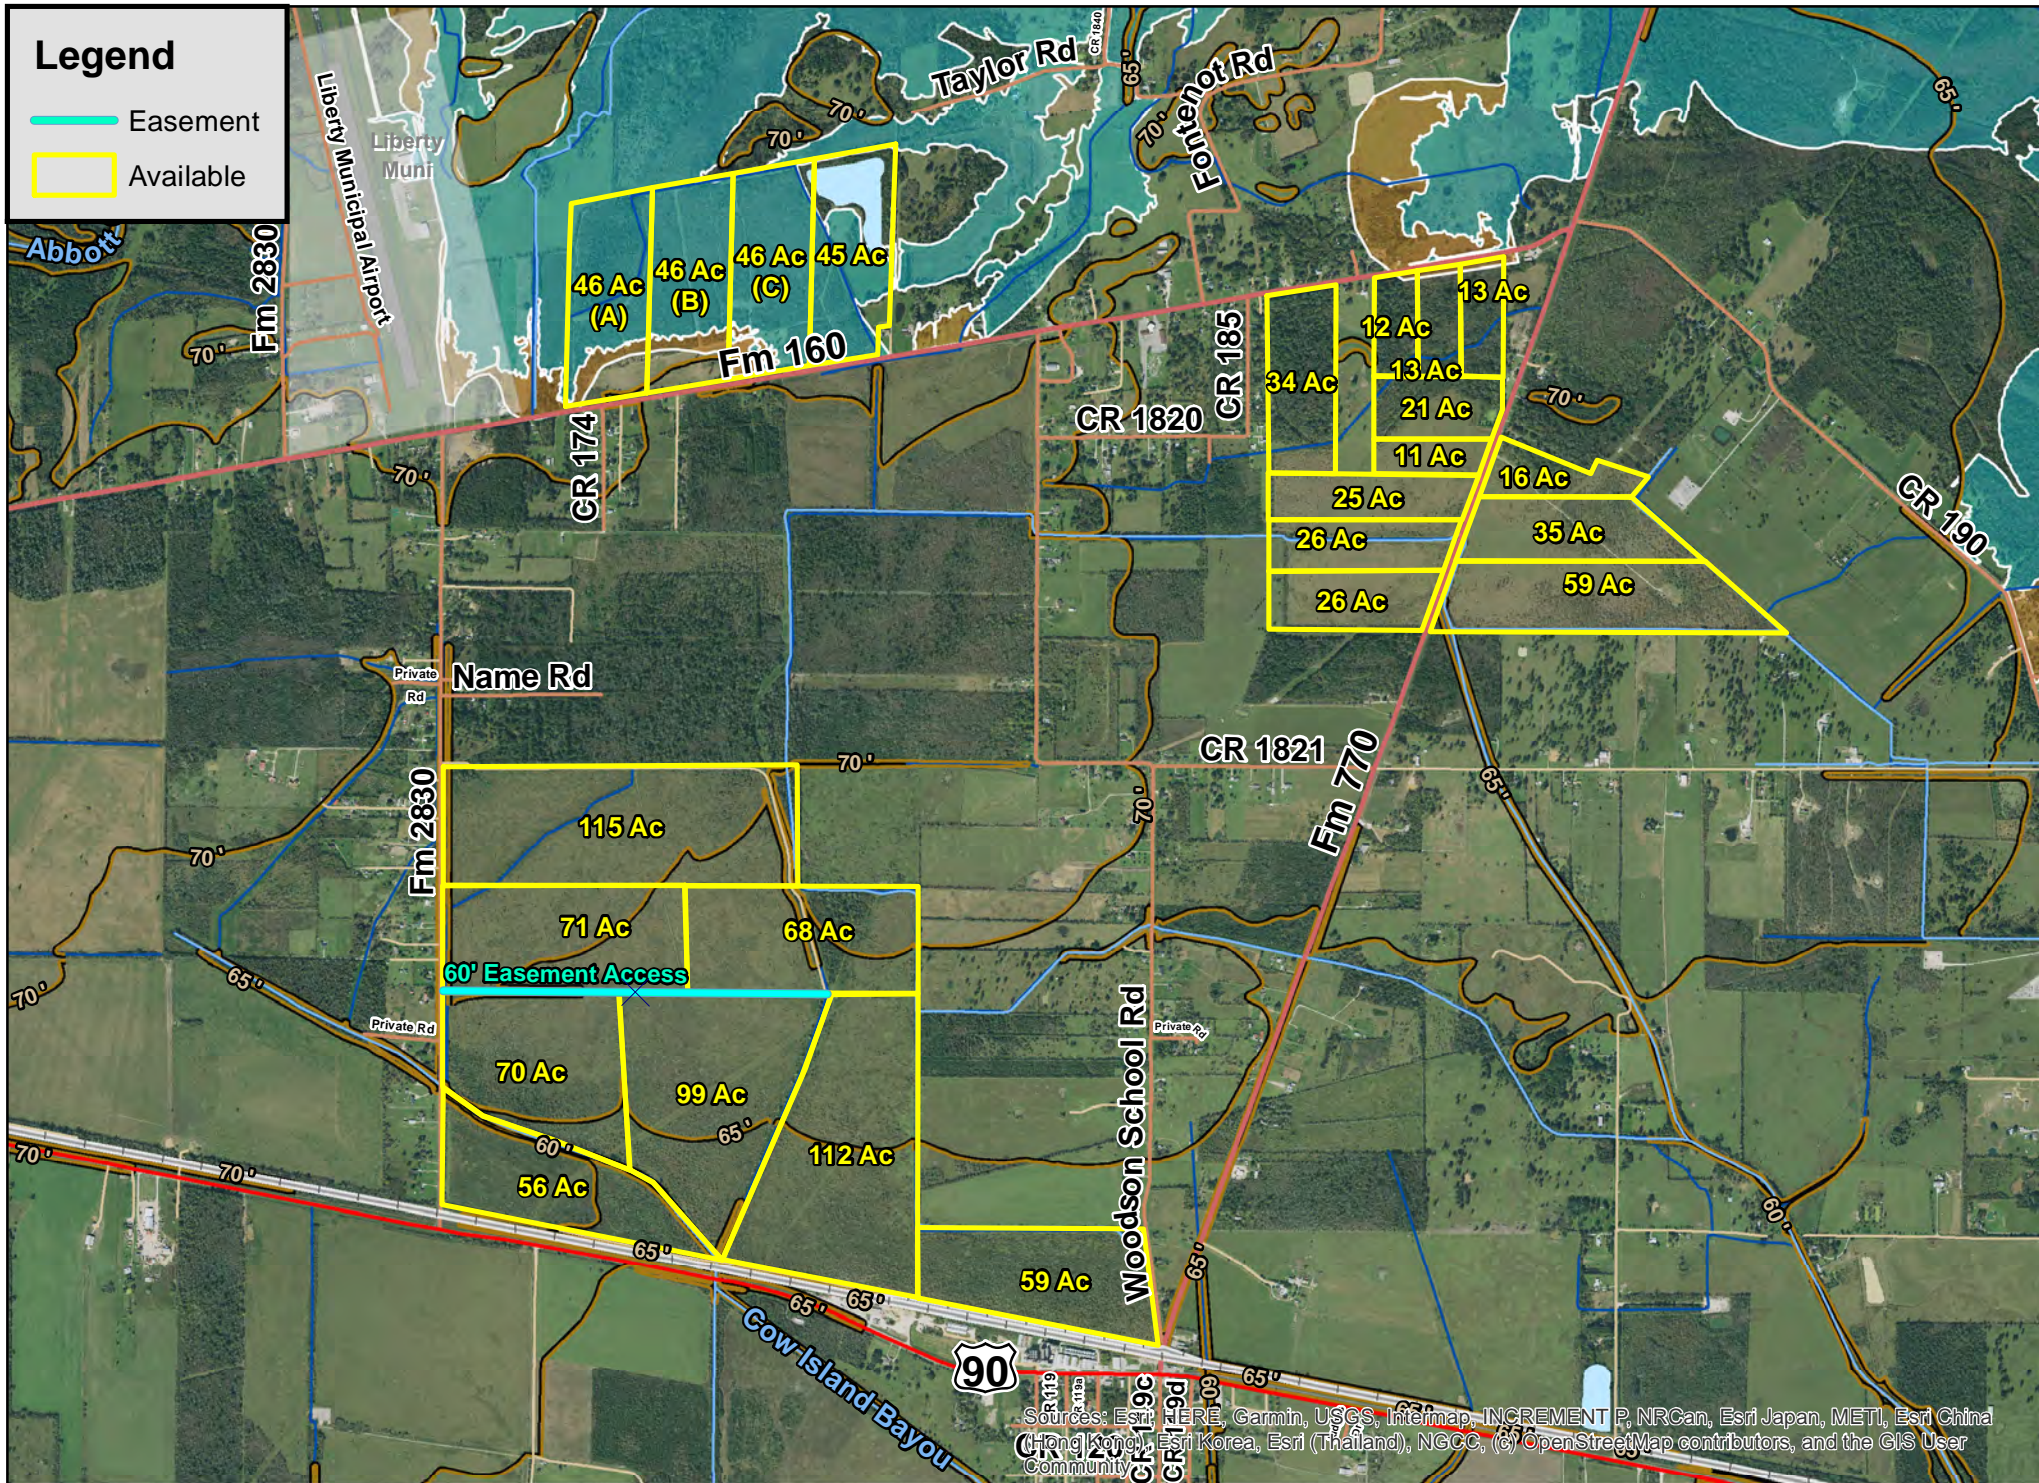

# Legend

- Easement
- Available

Sources: Esri, HERE, Garmin, USGS, Intermap, INCREMENT P, NRCan, Esri Japan, METI, Esri China (Hong Kong), Esri Korea, Esri (Thailand), NGCC, (c) OpenStreetMap contributors, and the GIS User Community

Various Tracts | FM 770 | Liberty Co., TX

For illustration purposes only.