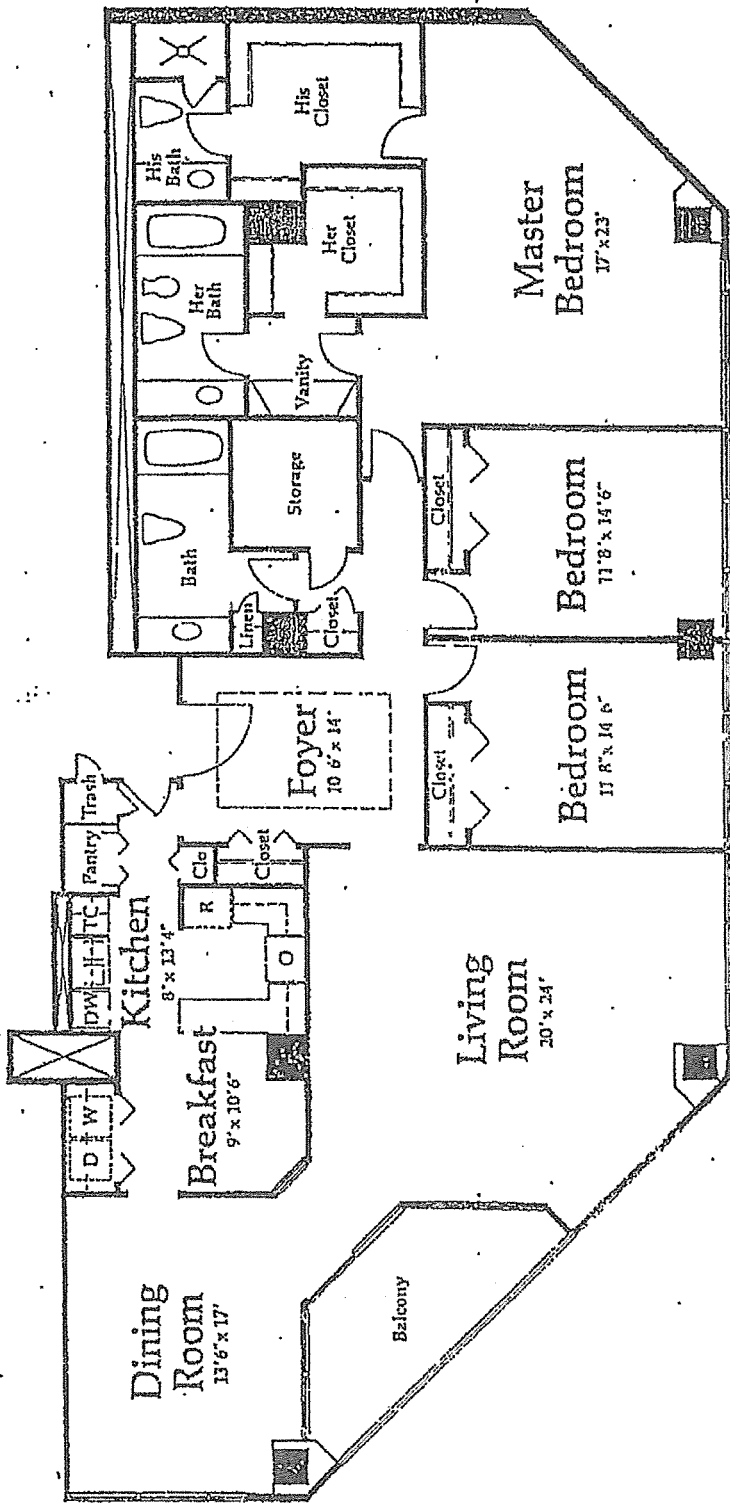

01.04.17
 NOT TO SCALE

BAYOU BEND TOWERS #502

RESIDENCE B - 02 2760 SQ. FT.

2646 sq ft

You can experience the essence of Bayou Bend style with 3 spacious bedrooms and 3 baths. His and her closets are so large they double as walkways from the master bedroom to the twin master baths. A generous storage room is also available for treasured collectibles. For dining, there's a choice between the relaxing breakfast nook for casual meals and the dining area for formal occasions. As a crowning touch, your 120 square foot balcony gives you a panoramic view of the River Oaks golf-course.

SW*

BAYOU