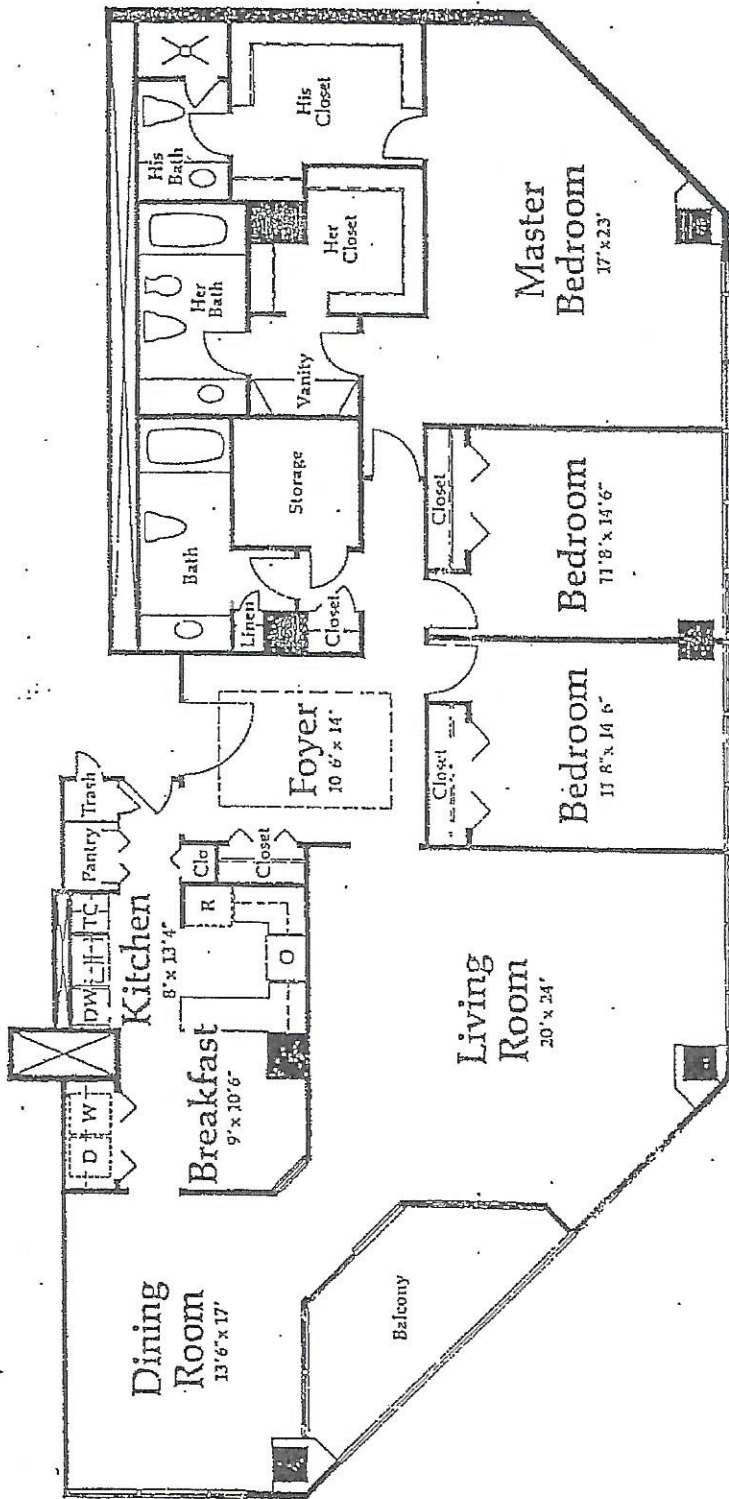

# BAYOU BEND TOWERS #502

RESIDENCE B - 02 2760 SQ. FT.

2640 sq ft

You can experience the essence of Bayou Bend style with 3 spacious bedrooms and 3 baths. His and her closets are so large they double as walkways from the master bedroom to the twin master baths. A generous storage room is also available for treasured collectibles. For dining, there's a choice between the relaxing breakfast nook for casual meals and the dining area for formal occasions. As a crowning touch, your 120 square foot balcony gives you a panoramic view of the River Oaks golf-course.

Memorial Drive

SW\*

BAYOU