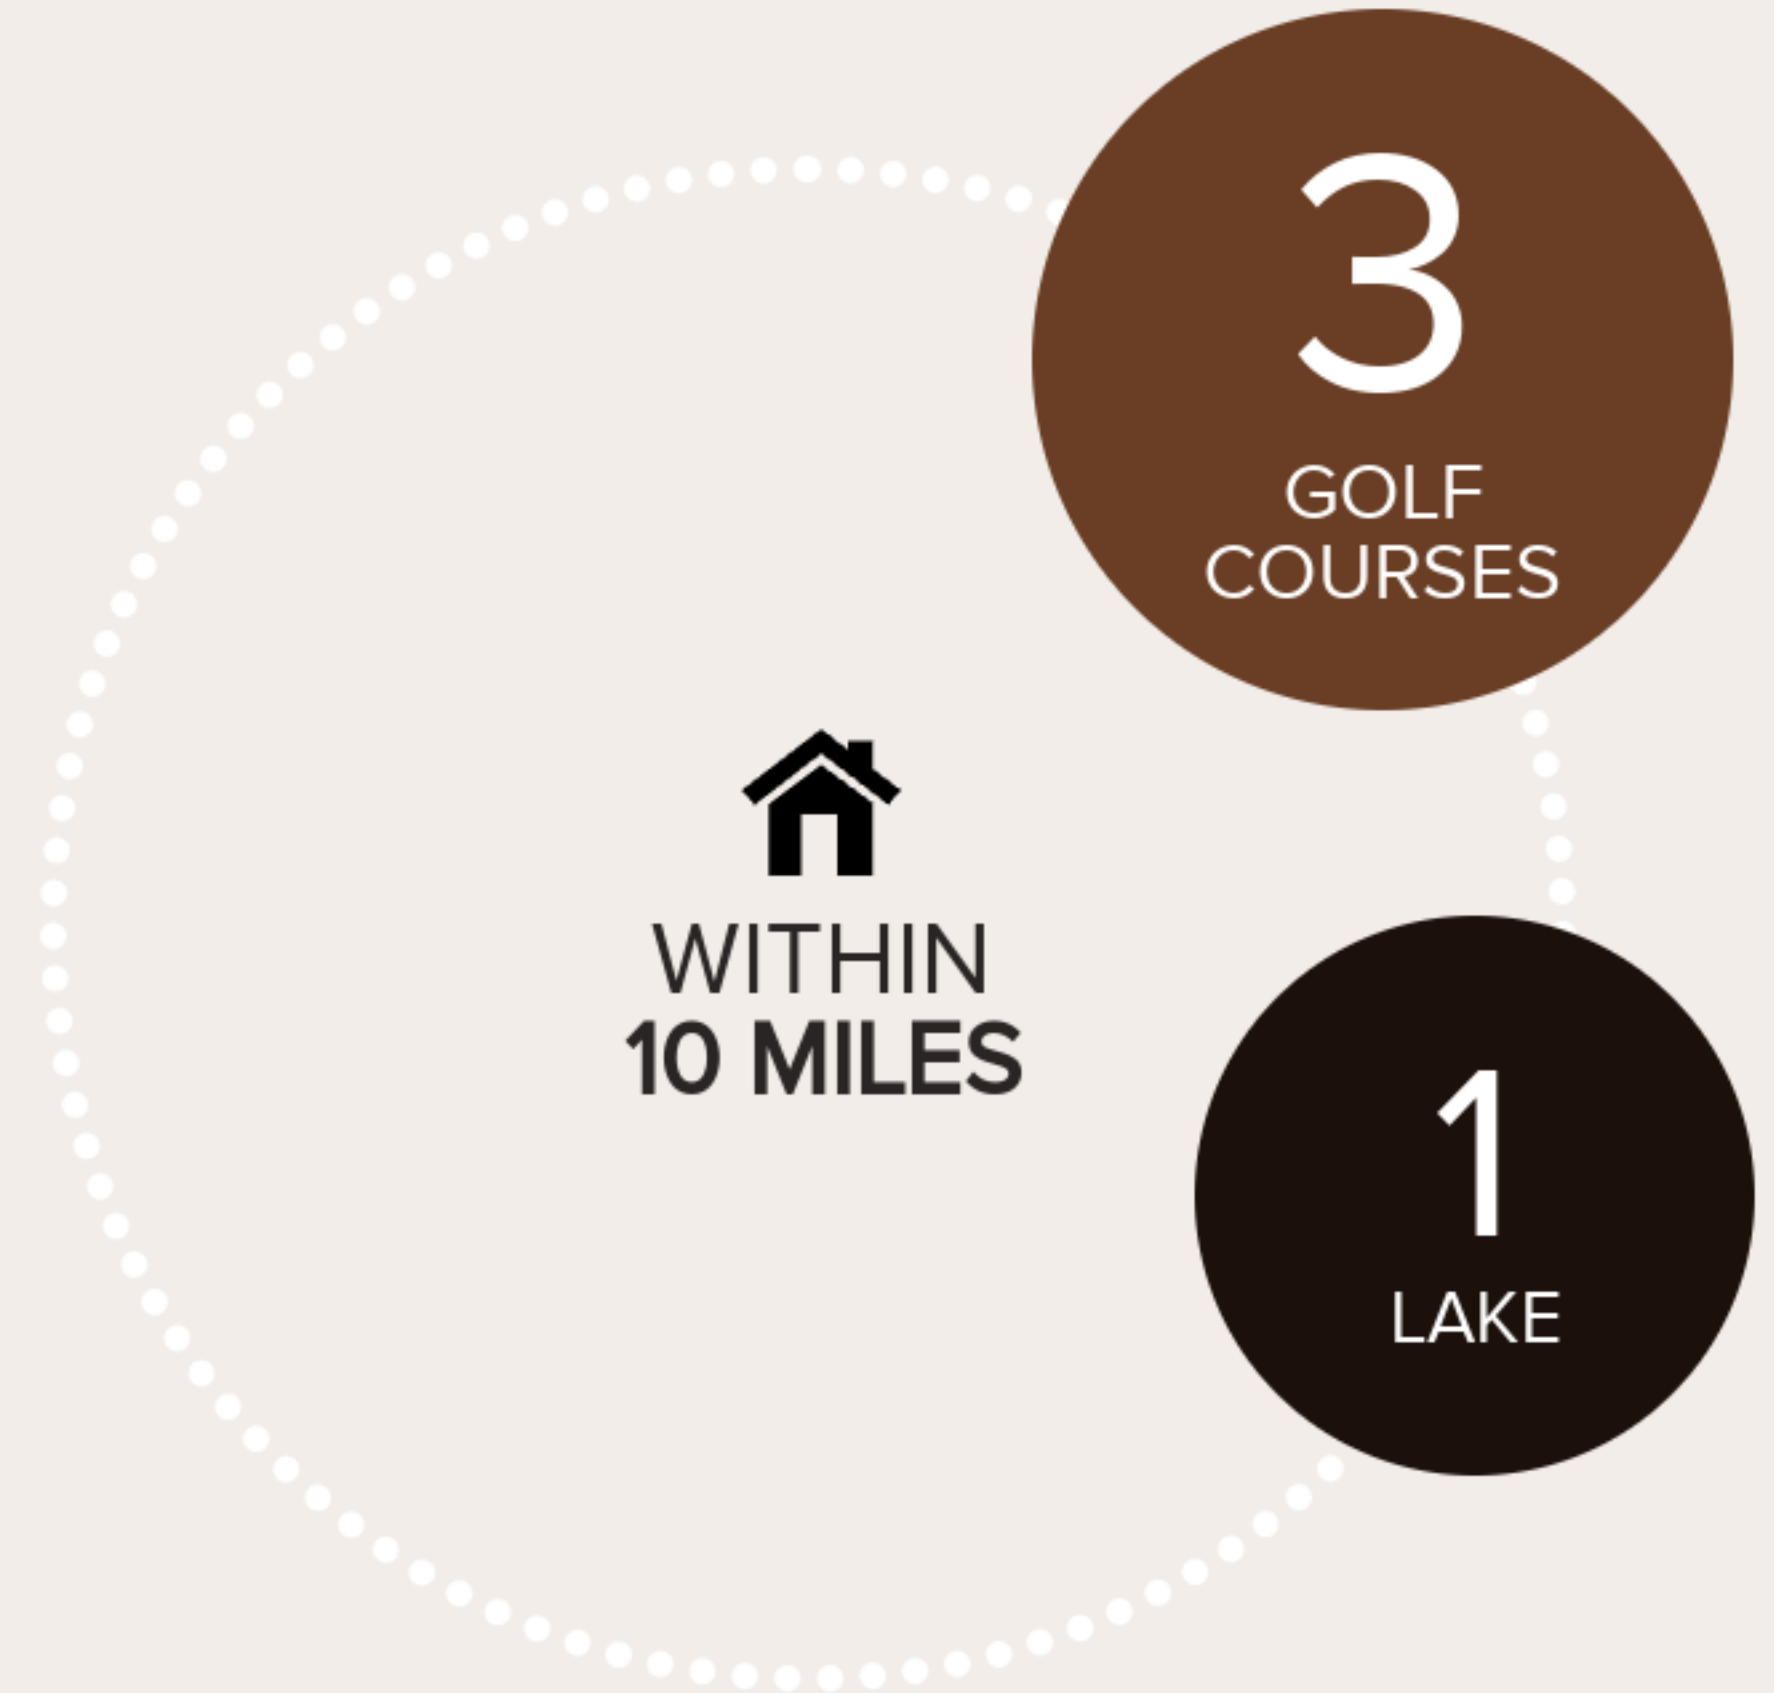

# OUTDOOR REPORT

# THE GREAT OUTDOORS

This home is located near a variety of outdoor activities.

## POPULAR

	LAKE LAKESIDE VILLAGE MAIN BOAT RAMP	2.5 MILES
	GOLF COURSE WESTWOOD SHORES COUNTRY CLUB	6.3 MILES

44 FOREST CREEK DRIVE, HUNTSVILLE, TEXAS 77320