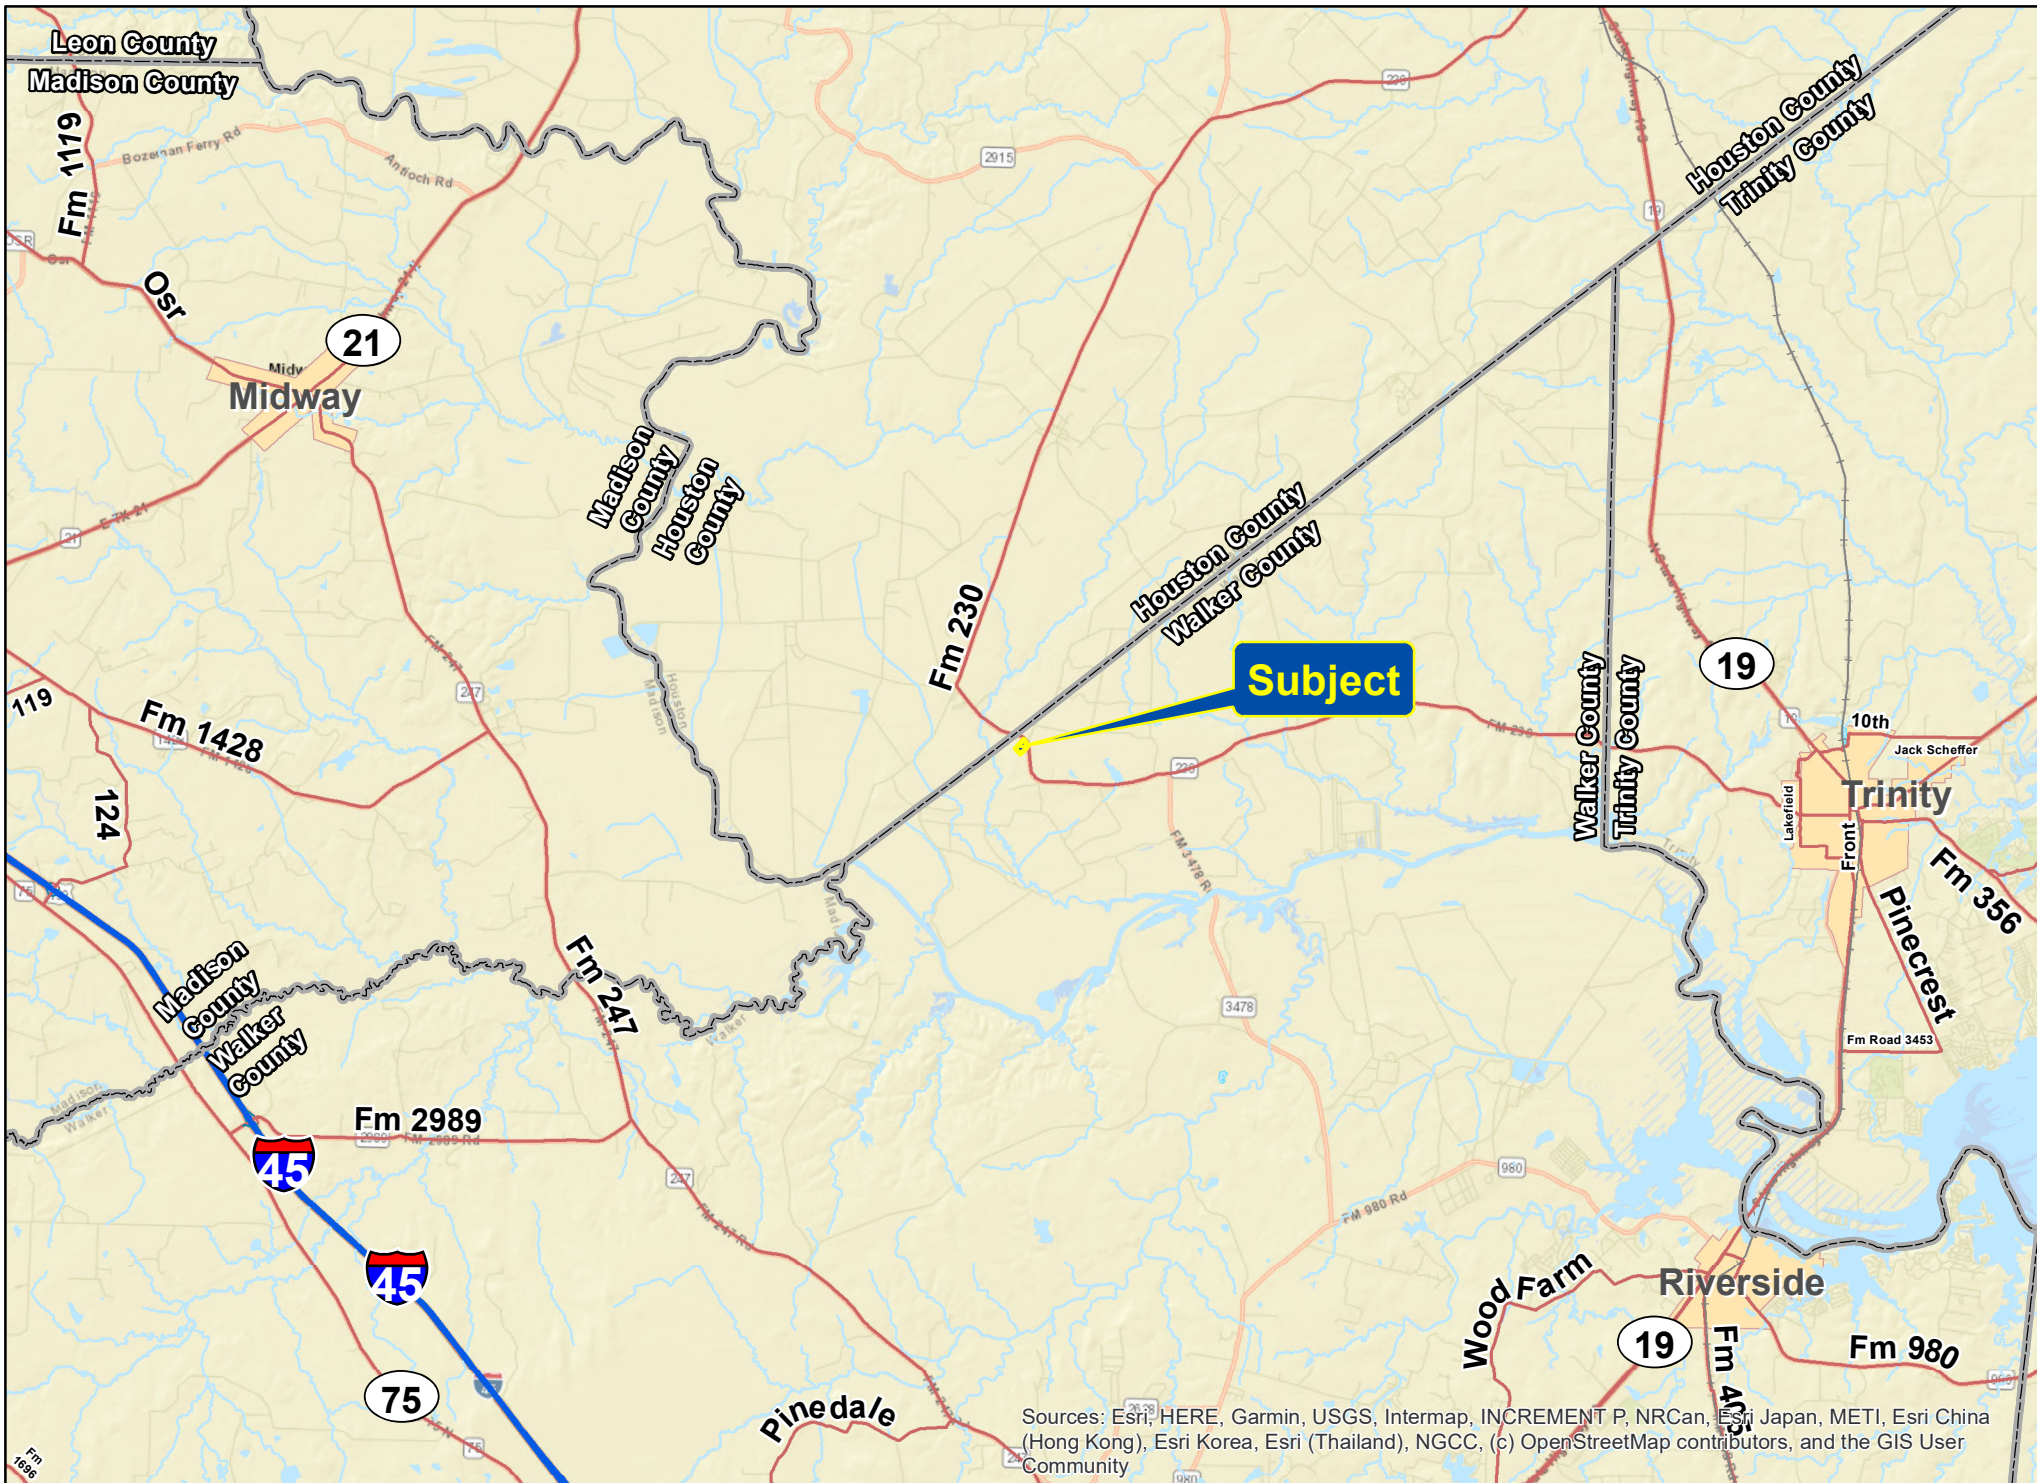

Sources: Esri, HERE, Garmin, USGS, Intermap, INCREMENT P, NRCan, Esri Japan, METI, Esri China (Hong Kong), Esri Korea, Esri (Thailand), NGCC, (c) OpenStreetMap contributors, and the GIS User Community

11.647 Acres | FM 230 | Walker Co., Texas

For illustration purposes only.

Sources: Esri, HERE, Garmin, USGS, Intermap, INCREMENT P, NRCan, Esri Japan, METI, Esri China (Hong Kong), Esri Korea, Esri (Thailand), NGCC, (c) OpenStreetMap contributors, and the GIS User Community

11.647 Acres | FM 230 | Walker Co., Texas

For illustration purposes only.

Subject

11.647 Acres | FM 230 | Walker Co., Texas

For illustration purposes only.

Sources: Esri, HERE, Garmin, USGS, Intermap, INCREMENT P, NRCan, Esri Japan, METI, Esri China (Hong Kong), Esri Korea, Esri (Thailand), NGCC, (c) OpenStreetMap contributors, and the GIS User Community