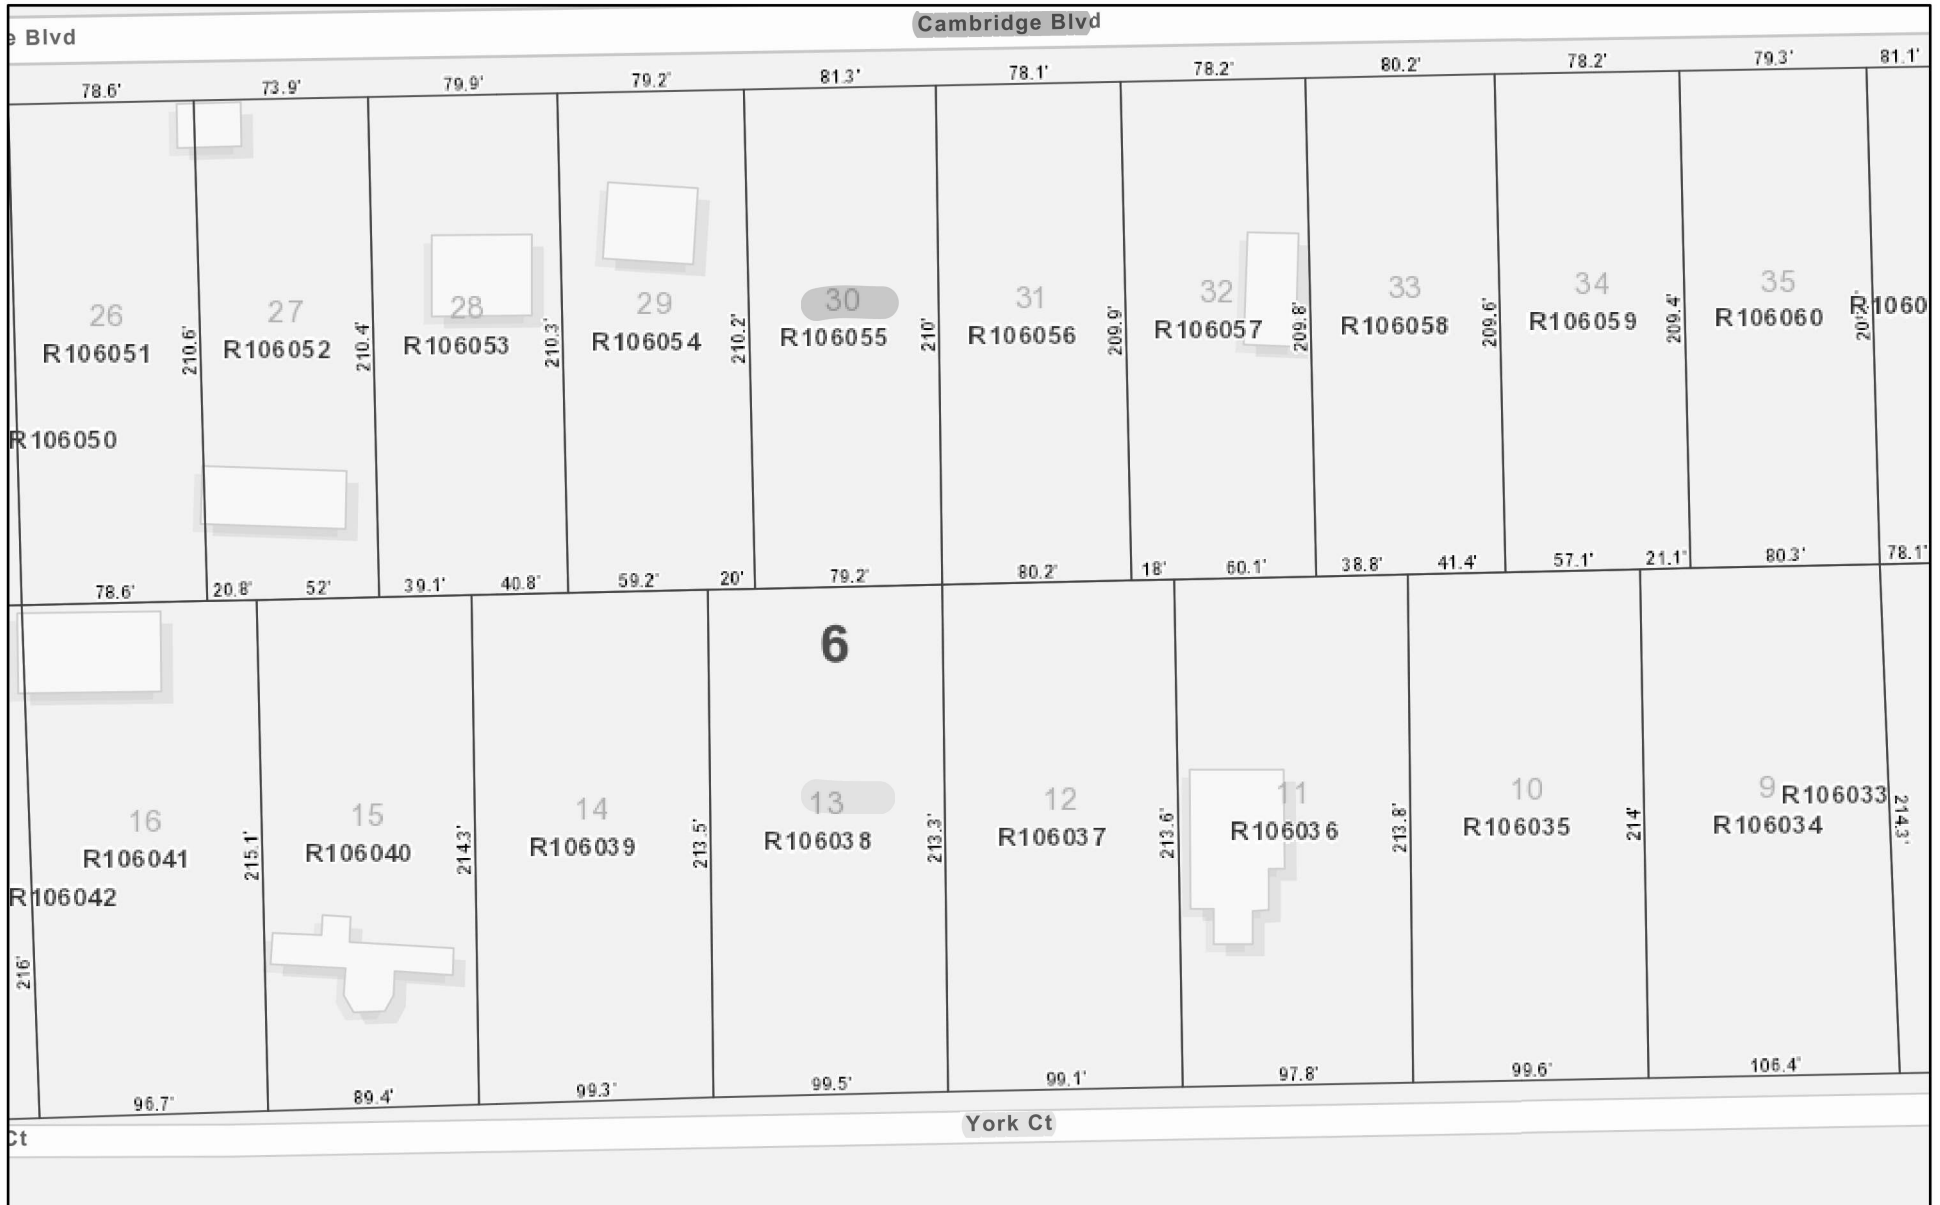

# Montgomery CAD Web Map

2/2/2024, 3:15:45 PM

- Abstracts
- Parcels
- Lot Lines
- Parcel Line
- Abstracts
- Parcel ID

Esri Community Maps Contributors, City of Houston, HPB, Montgomery County, TX GIS Office, Texas Parks & Wildlife, © OpenStreetMap, Microsoft,

Montgomery County Appraisal District, BIS Consulting -

Disclaimer: This product is for informational purposes only and has not been prepared for or be suitable for legal, engineering, or surveying purposes. It does not represent an on-the-ground survey and represents only the approximate relative location of boundaries.