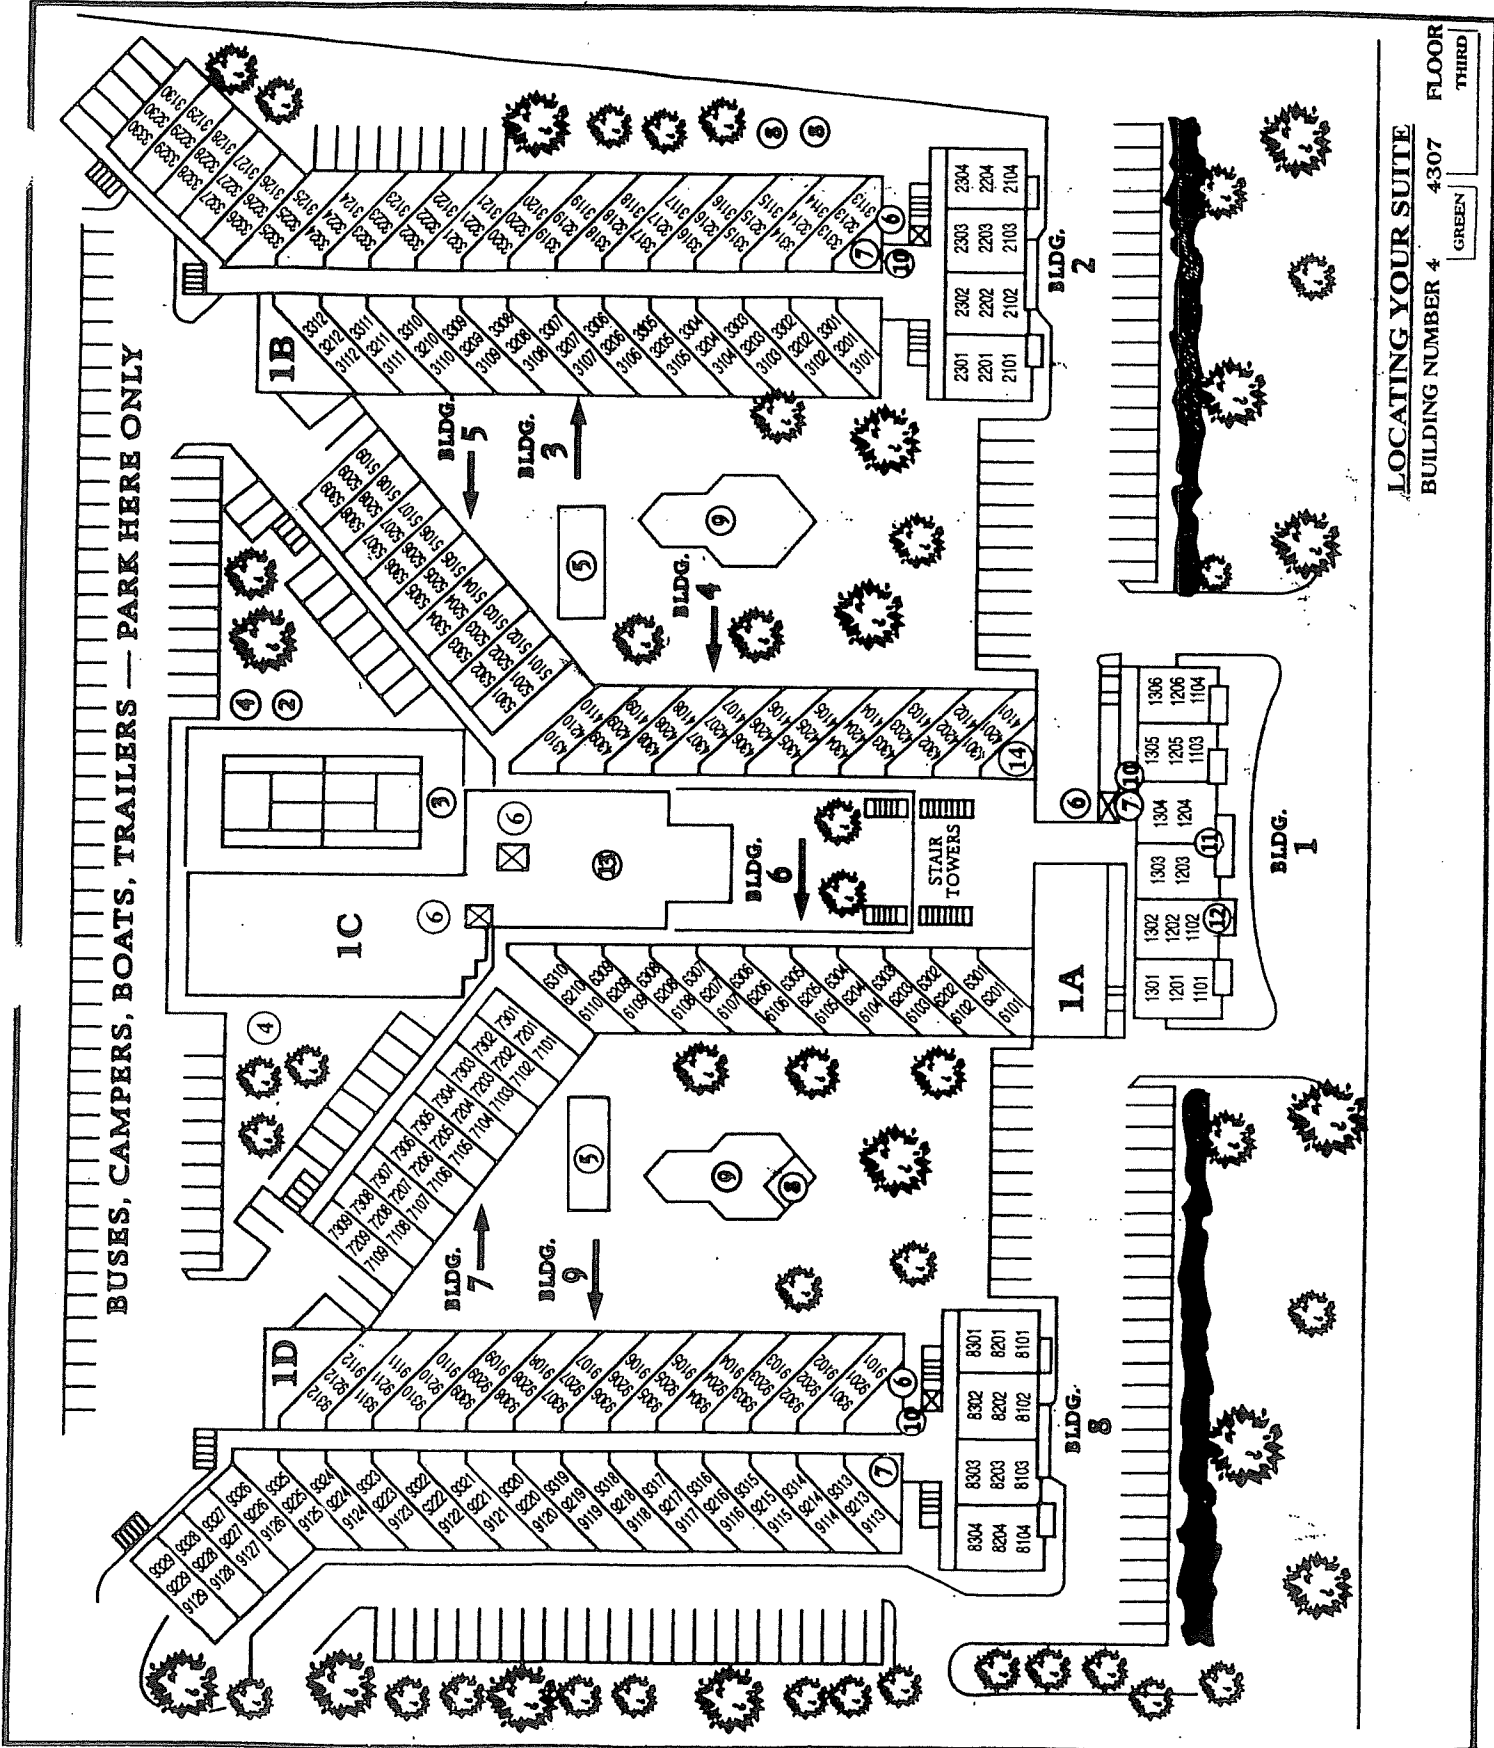

Victorian Room Locator Map

LOCATING YOUR SUITE
 BUILDING NUMBER 4 4307 FLOOR
 GREEN THIRD

BUSES, CAMPER, BOATS, TRAILERS — PARK HERE ONLY

- 1A. Conference Center including:
The Elissa, Stateroom & Boardroom
- 1B. The Crow's Nest (Bldg. 3)
- 1C. All New!! Grand Ballroom,
Group Sales Office & Fitness Center
- 1D. The Galley (Bldg. 9)
- 2. Playground
- 3. Tennis Court
- 4. Picnic/Barbecue Areas
- 5. Arbors
- 6. Elevators
- 7. Vending/Laundry
- 8. Whirlpools
- 9. Pools
- 10. Newspapers
- 11. Lobby
- 12. Administration & Real Estate Sales
- 13. Garibaldi's Deli Restaurant
- 14. Garden Court Patio Court