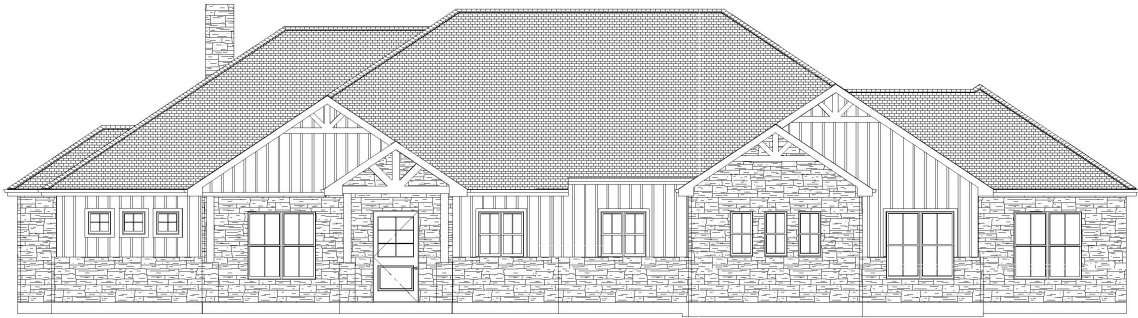

HOOPER CUSTOM HOMES

3452 Sq.Ft.