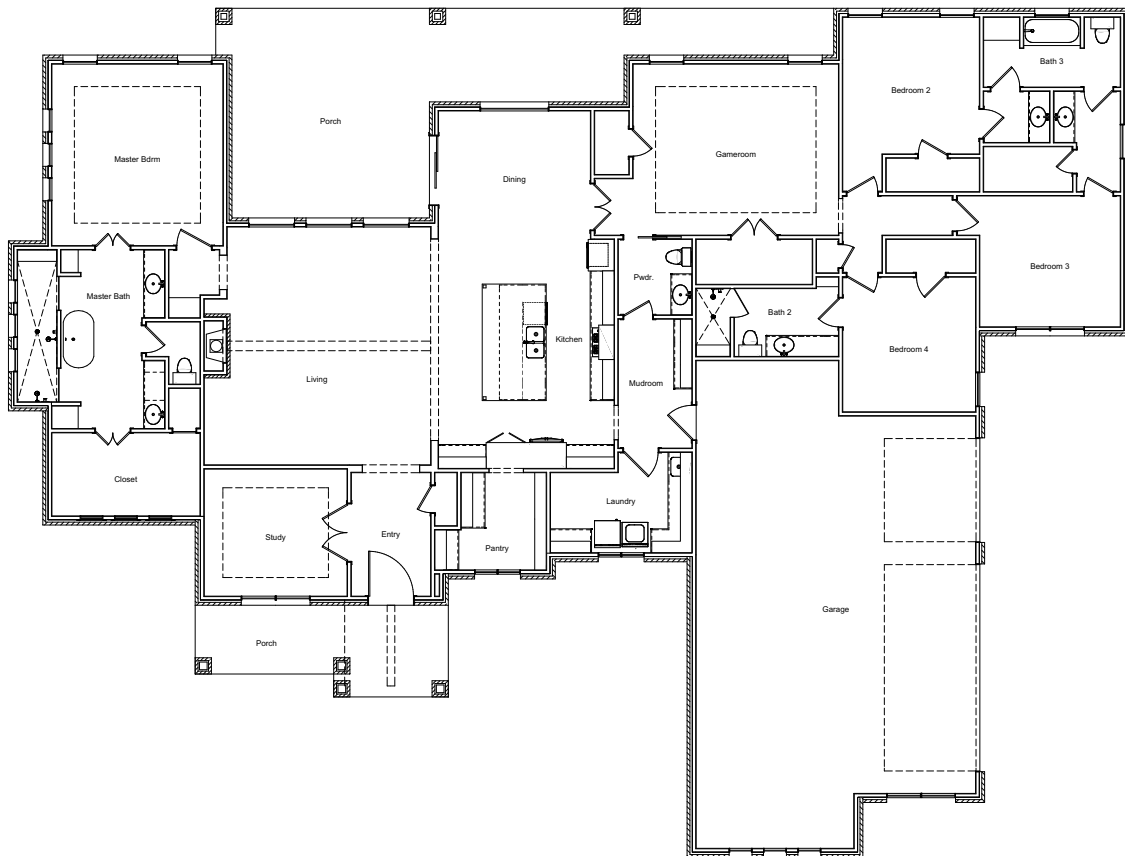

HOOPER CUSTOM HOMES

3452 Sq.Ft.