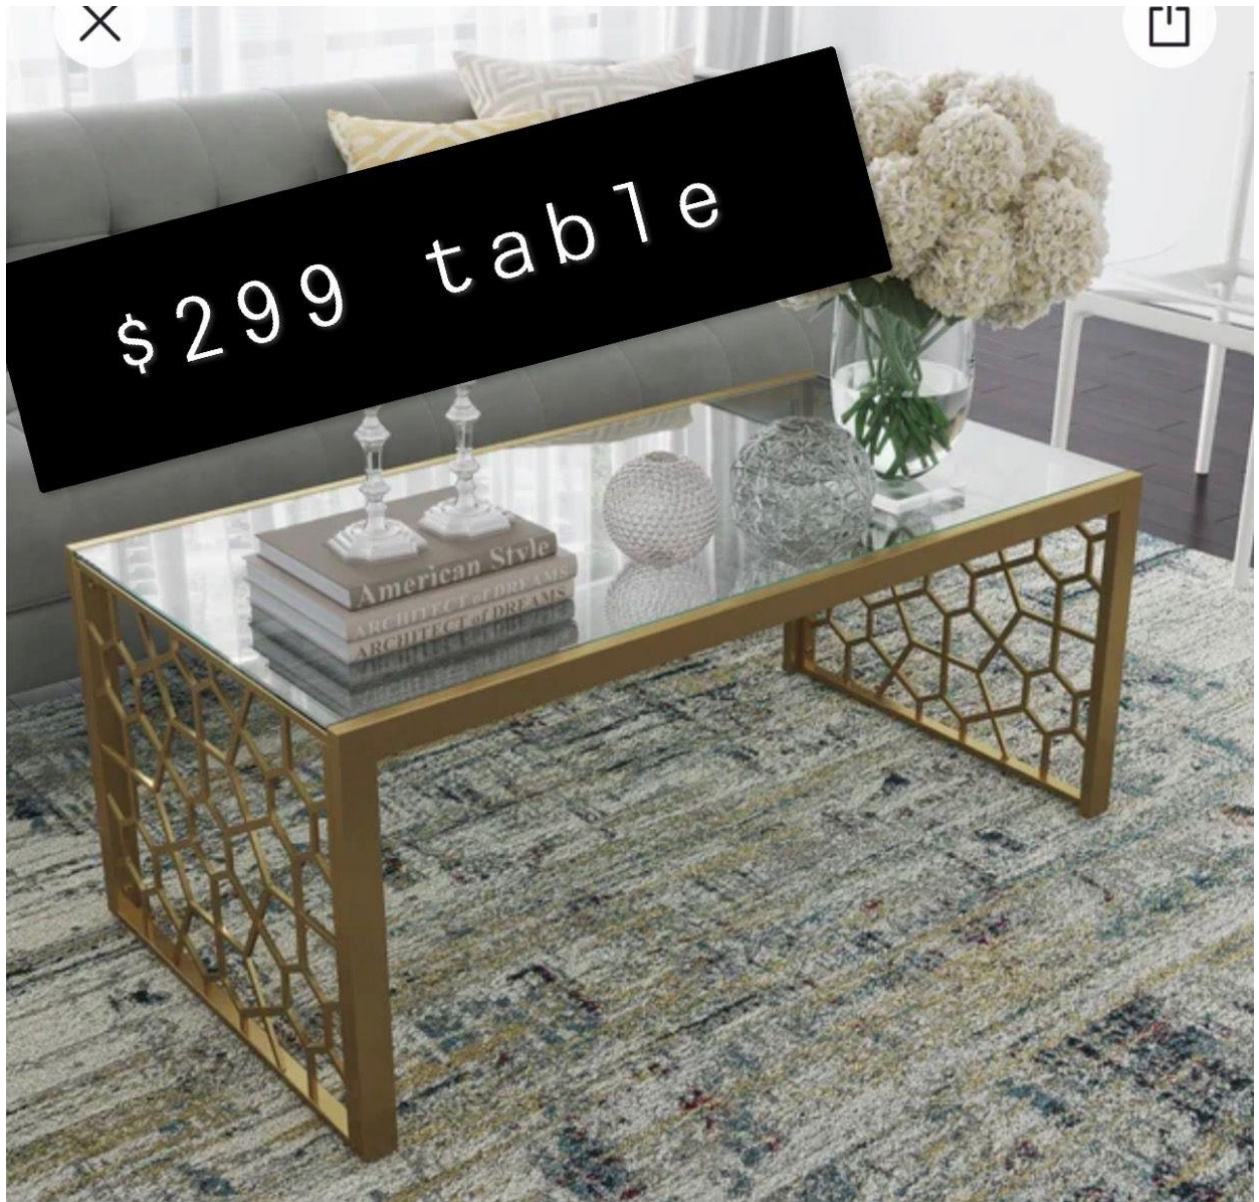

\$6500 for ten
people dinner
table with chairs

\$199 candle stand

**\$4000 custom-
made L-shape sofa**

\$299 table

\$199

\$299 SOFA

\$199 Color changing lamp

and side table

\$199

Handwritten notes on a piece of paper pinned to the wall.

Handwritten notes on a piece of paper pinned to the wall.

Handwritten notes on a piece of paper pinned to the wall.

\$ 299

\$6000 2 set
of recliner

\$125

\$ 299

**\$1500 complete bed
set with lamp and
storage bench, 2 side
table and mattress**

**\$ 399 - Bed set and
table**

\$ 299.00 Everything in the picture

\$199

\$175

\$199

\$399

\$199

\$399

\$399

\$175

\$175

\$999

\$399