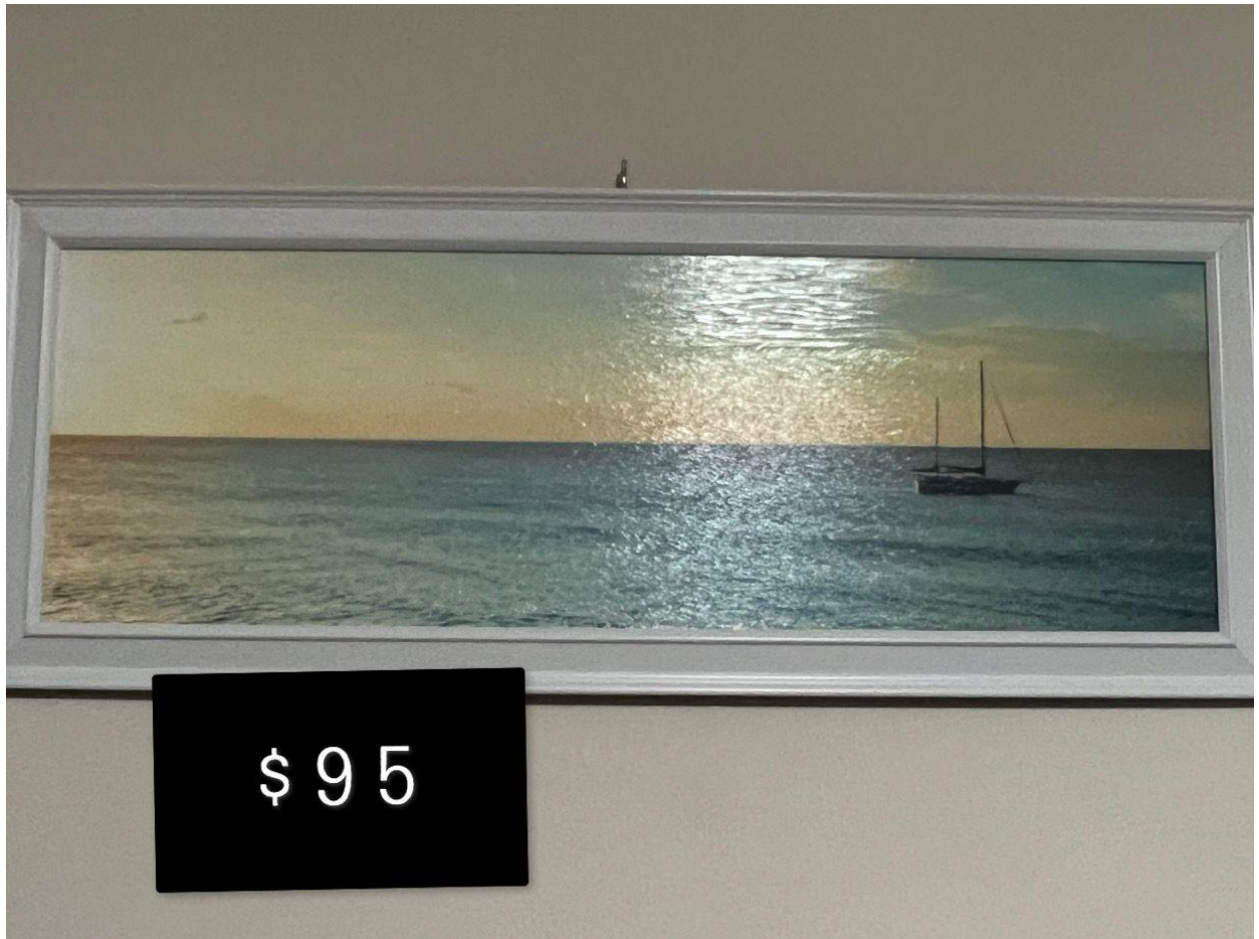

\$6500 for ten
people dinner
table with chairs

\$199 candle stand

**\$4000 custom-
made L-shape sofa**

\$299 table

\$199

\$299 SOFA

\$199 Color changing lamp

and side table

\$199

Handwritten notes on a piece of paper pinned to the wall.

Handwritten notes on a piece of paper pinned to the wall.

Handwritten notes on a piece of paper pinned to the wall.

\$ 299

\$6000 2 set
of recliner