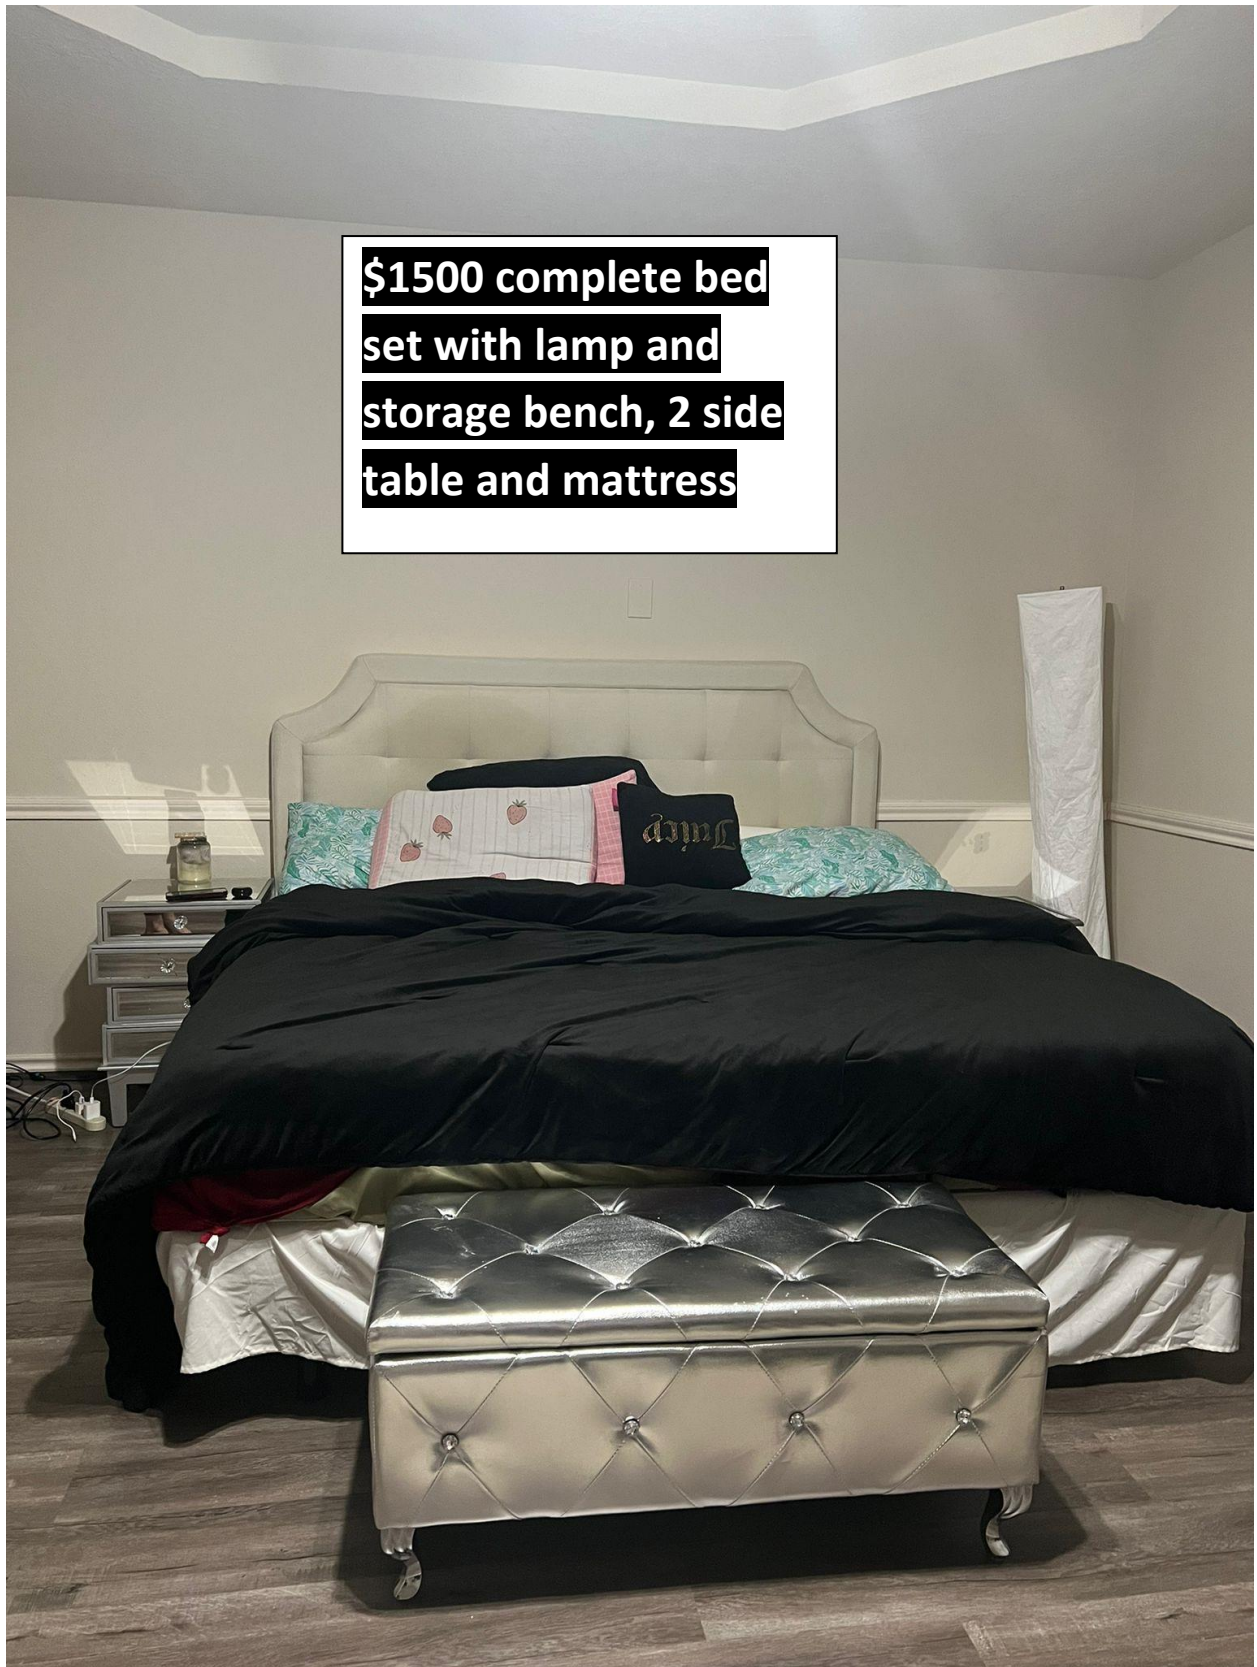

\$199

Handwritten notes on a piece of paper pinned to the wall.

Handwritten notes on a piece of paper pinned to the wall.

Handwritten notes on a piece of paper pinned to the wall.

\$ 299

\$6000 2 set
of recliner

\$125

\$ 299

**\$1500 complete bed
set with lamp and
storage bench, 2 side
table and mattress**

**\$ 399 - Bed set and
table**

\$ 299.00 Everything in the picture

\$199

\$175

\$199