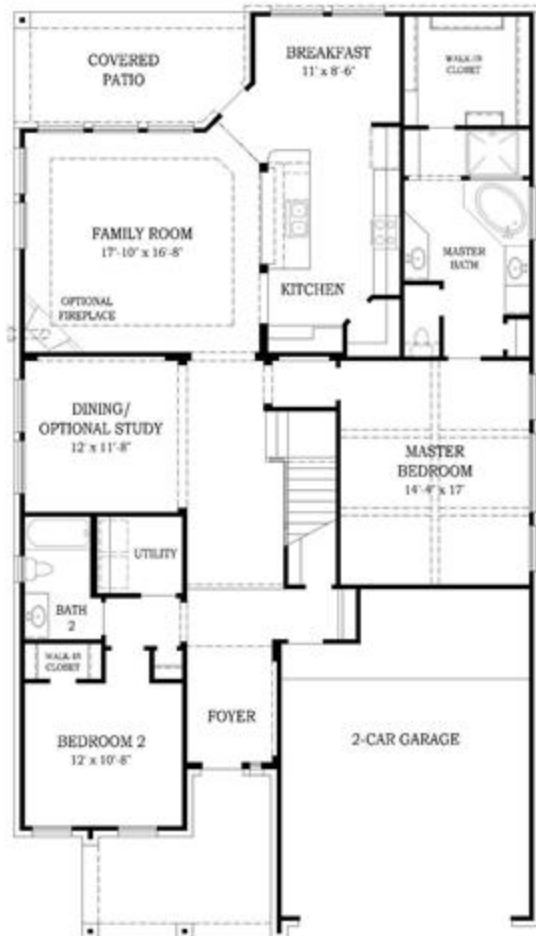

**PENDLETON • PLAN 3770****2,733 Sq. Ft.**

CHESMAR.com

OPTIONAL STUDY
AT DININGSECOND FLOOR PLANFIRST FLOOR PLAN

Square footage and room dimensions are approximate and may vary per elevation. Window placement, roof line and porches may also vary by elevation. Plans, features, prices and availability are subject to change without notice.