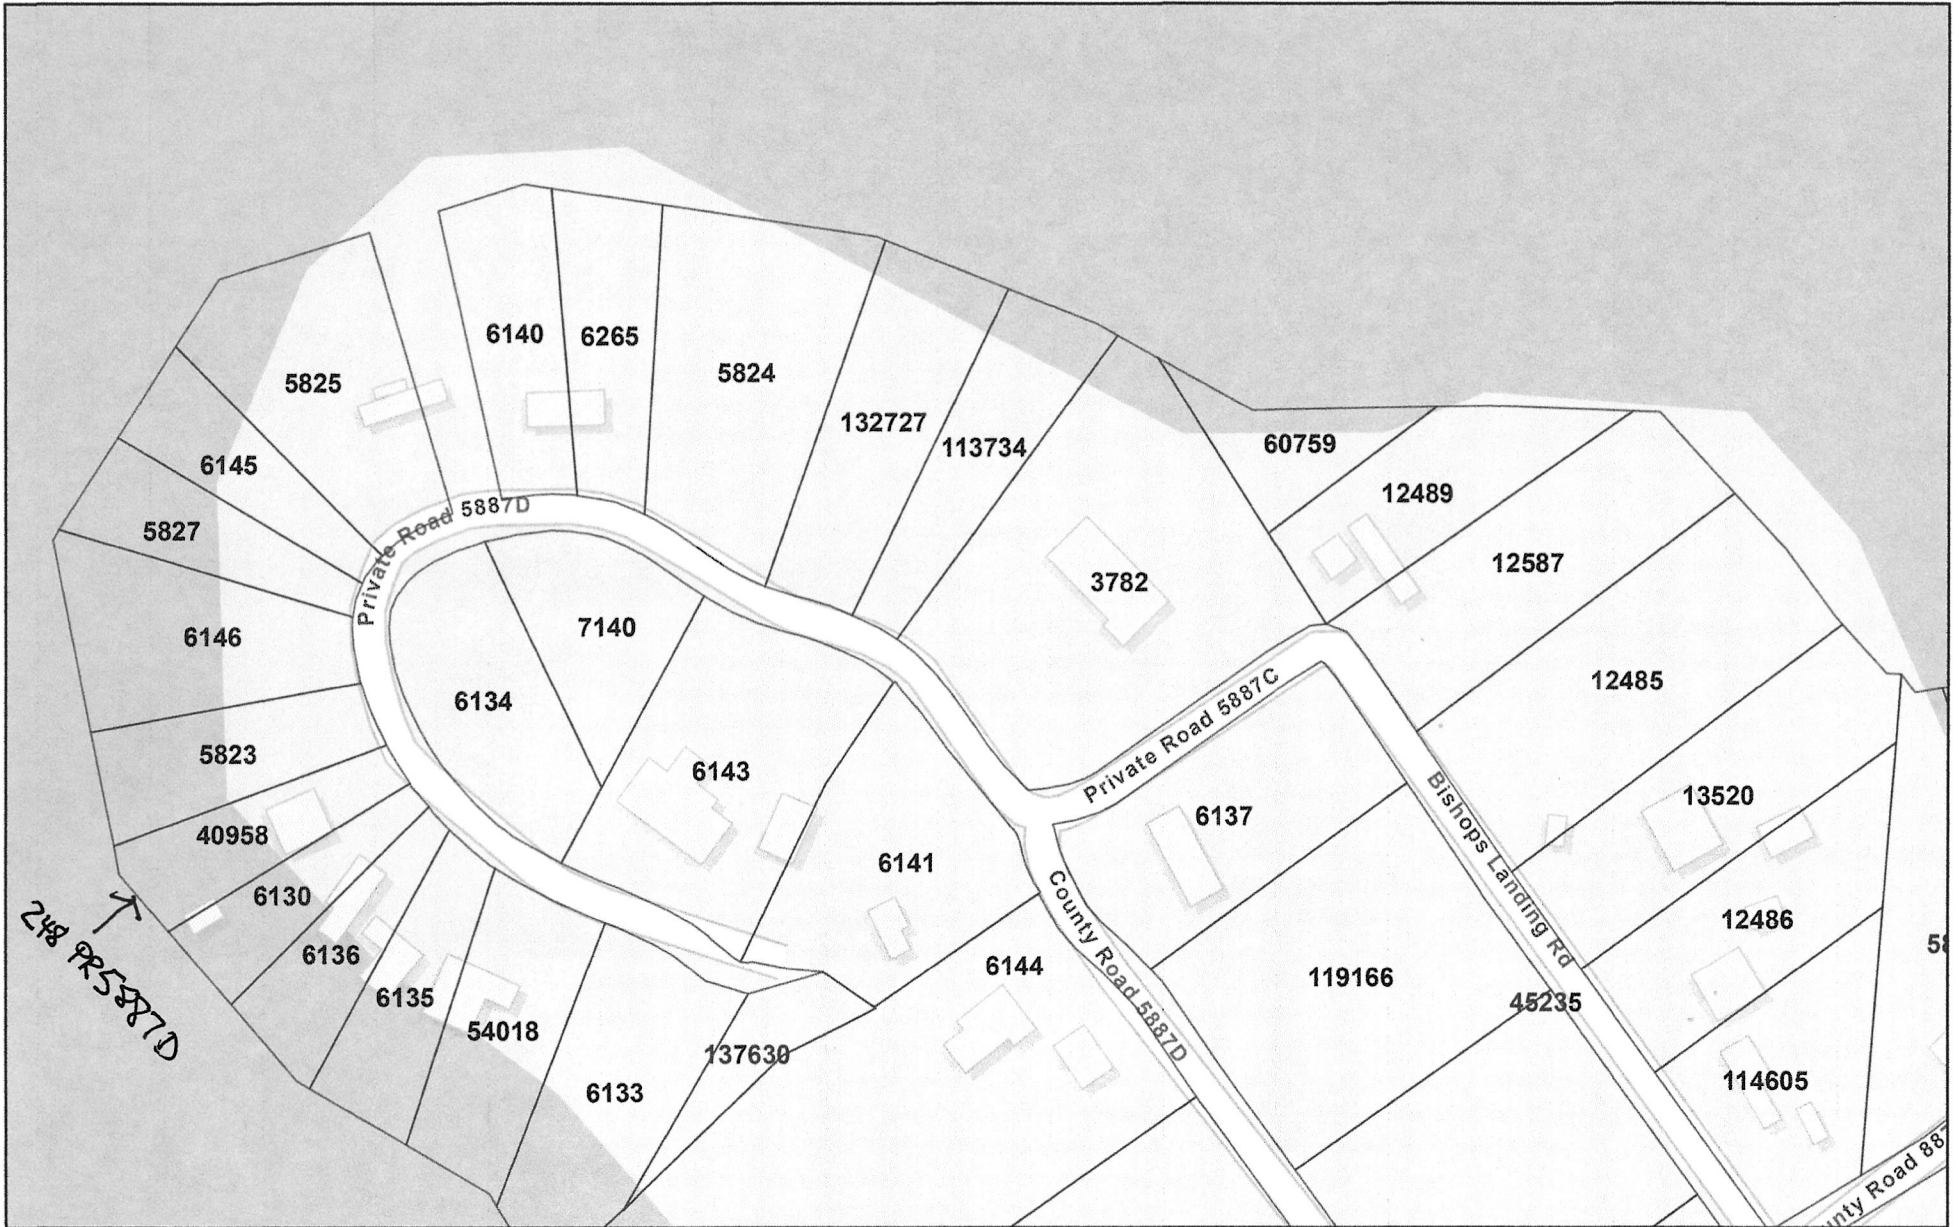

# Limestone CAD Web Map

1/8/2024, 3:36:53 PM

-  Parcels
-  Abstracts

Esri Community Maps Contributors, Baylor University, Texas Parks & Wildlife, © OpenStreetMap, Microsoft, CONANP, Esri, TomTom, Garmin, SafeGraph,

Limestone County Appraisal District, BIS Consulting - [www.bisconsulting.com](http://www.bisconsulting.com)

Disclaimer: This product is for informational purposes only and has not been prepared for or be suitable for legal, engineering, or surveying purposes. It does not represent an on-the-ground survey and represents only the approximate relative location of boundaries.