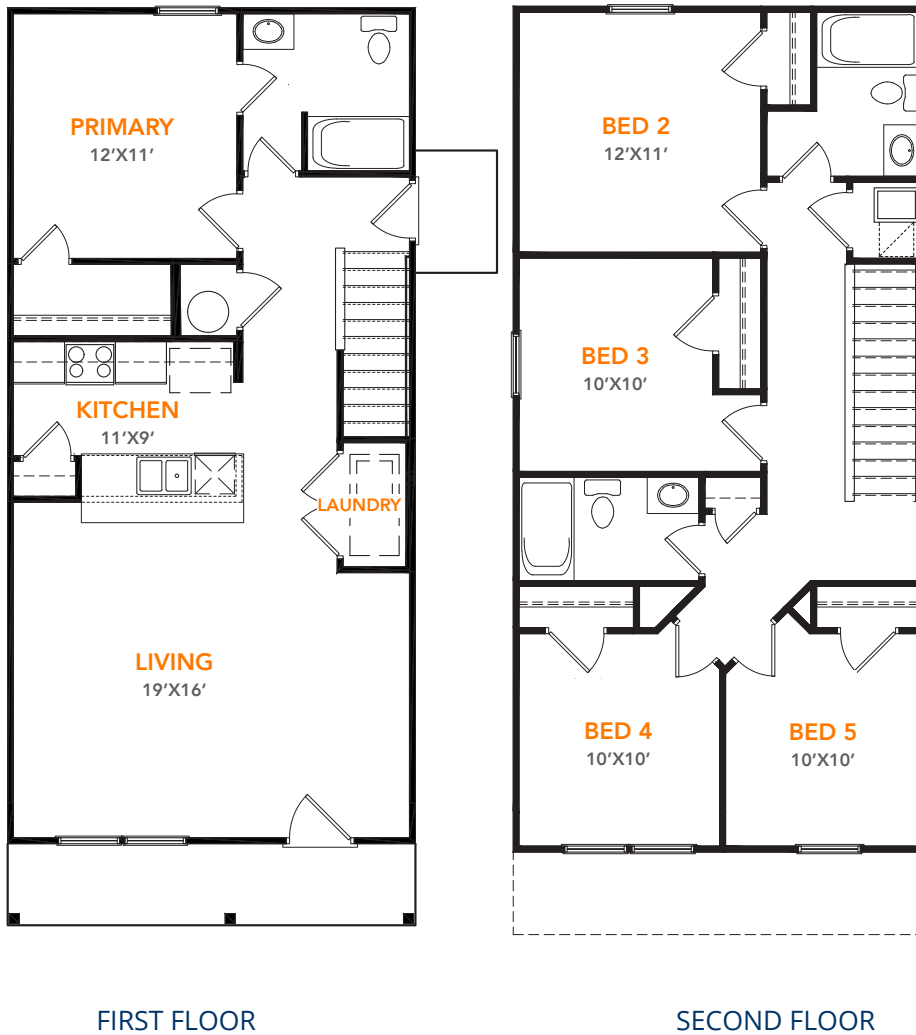

CHARLOTTE

Elevation A

Elevation A 1

Elevation A 2

Elevation A 3

Elevation A 4

Elevation B

Elevation B 1

Elevation B 2

Elevation B 3

Elevation B 4

CHARLOTTE

Two Story
1,600 SQ. FT.
5 Bedrooms / 3 Baths

NATIONALHOMECORP.COM

Prices, plans, and features are subject to change without notice. All square footage is approximate and varies by elevation. Additional restrictions may apply. See Sales Consultant for details. 10/03/23