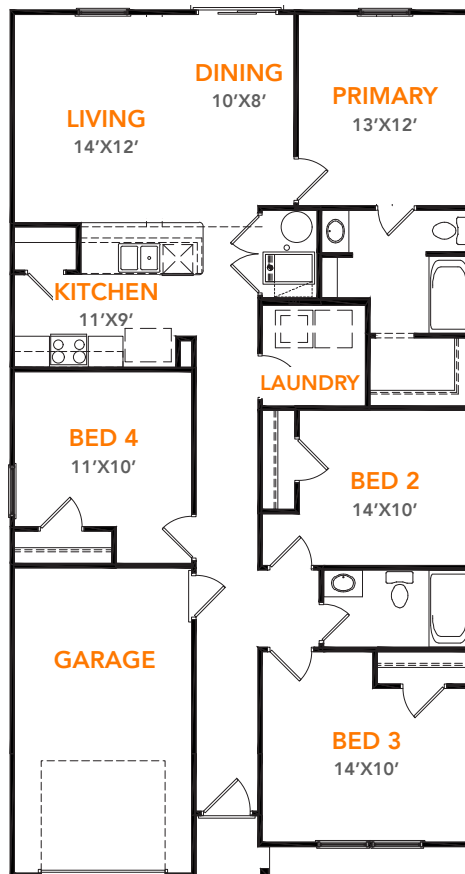

YELLOWSTONE

Elevation A

Elevation A 1

Elevation A 2

Elevation A 3

Elevation B

Elevation B 1

Elevation B 2

Elevation B 3

YELLOWSTONE

One Story
1,401 SQ. FT.
4 Bedrooms / 2 Baths

FIRST FLOOR

NATIONALHOMECORP.COM