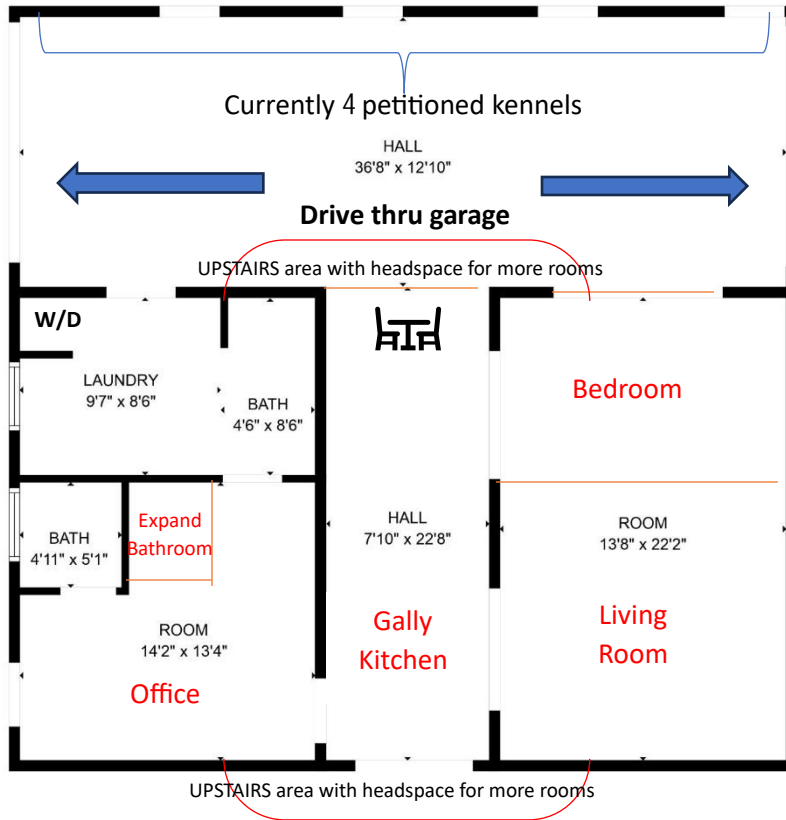

100 Patriots Pl

Garage Re-plan Idea 1 Measurements are approximate

Thick, black lines & text in apartment area are existing interior & exterior walls, doors & windows.

TOTAL: 1306 sq. ft
FLOOR 1: 1306 sq. ft