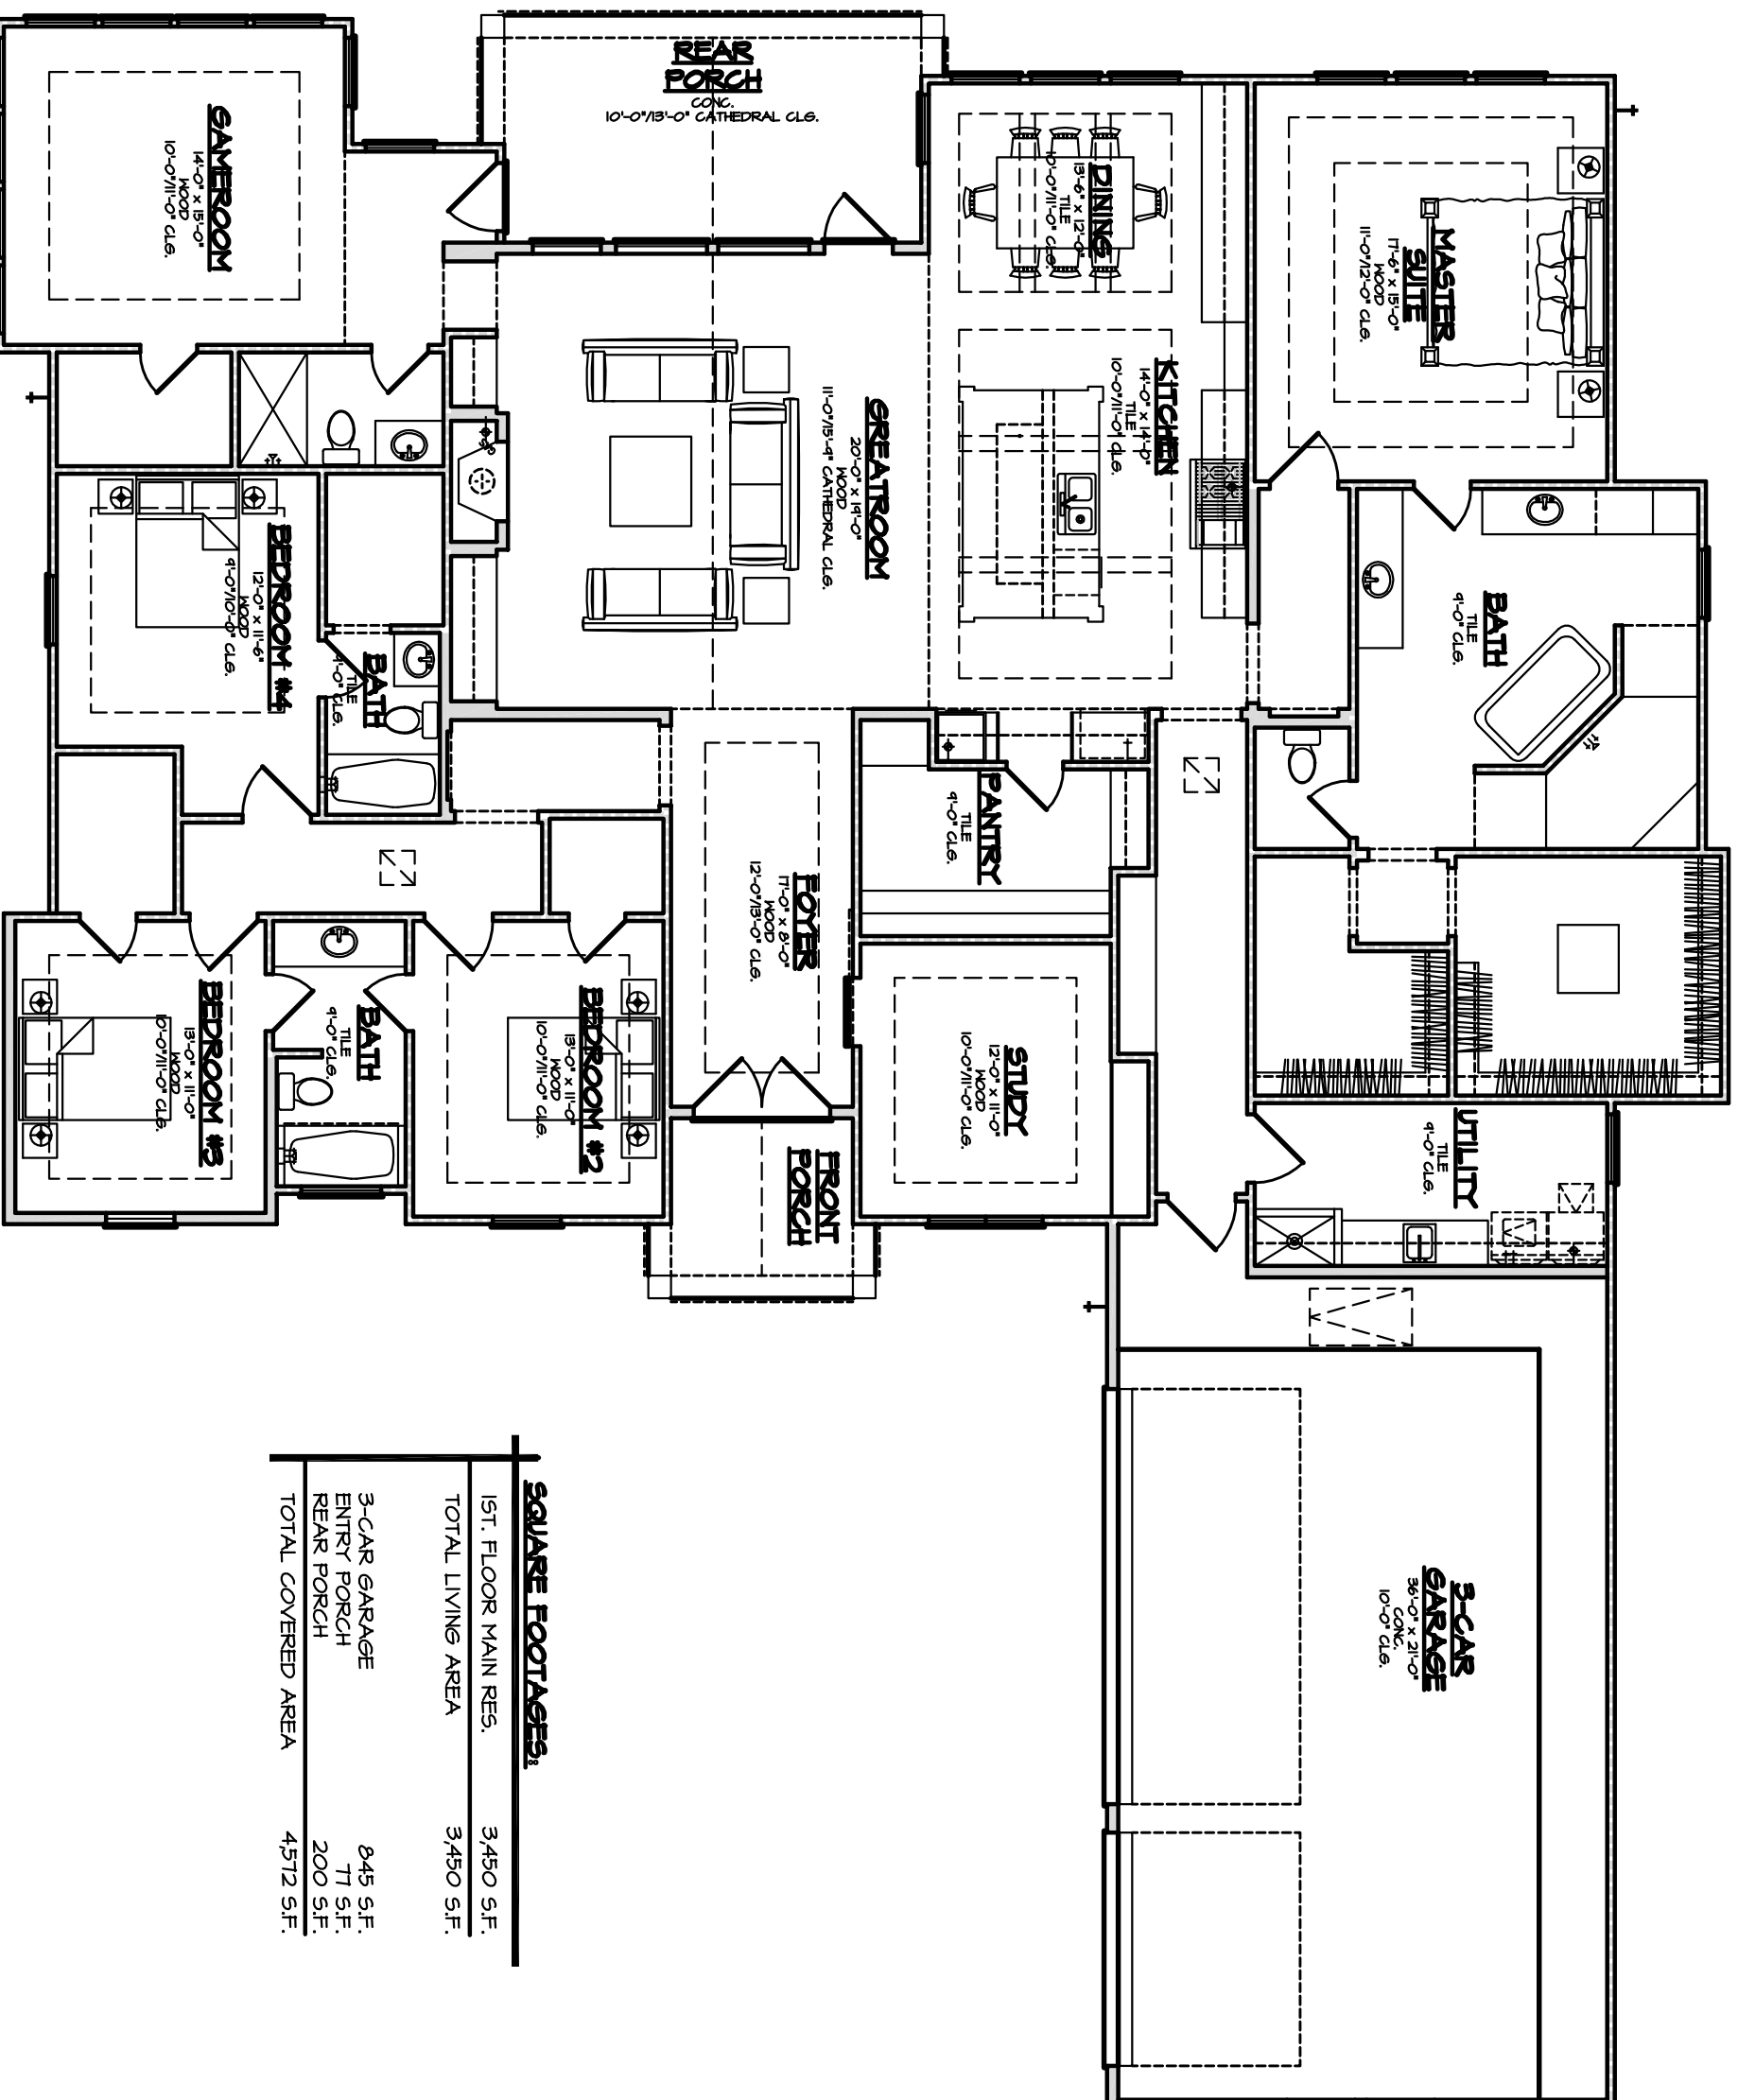

# JASY HOME BUILDERS LLC.

FELDSPARE LANE

**SQUARE FOOTAGES:**

1ST. FLOOR MAIN RES.	3,450 S.F.
TOTAL LIVING AREA	3,450 S.F.
3-CAR GARAGE	845 S.F.
ENTRY PORCH	77 S.F.
REAR PORCH	200 S.F.
TOTAL COVERED AREA	4,572 S.F.