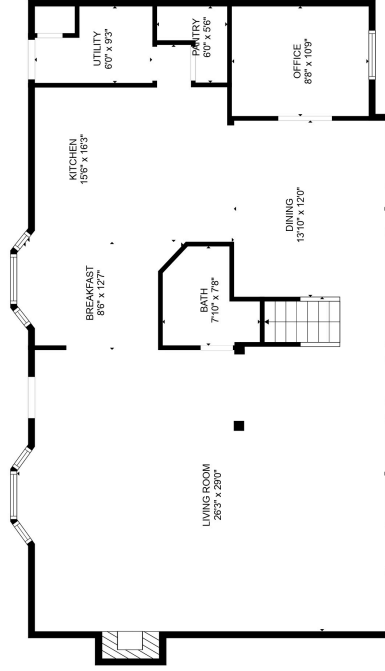

FLOOR 2

FLOOR 1

GROSS INTERNAL AREA  
 FLOOR 1: 1371 sq. ft, FLOOR 2: 1128 sq. ft  
 TOTAL: 2499 sq. ft

MEASUREMENTS ARE CALCULATED BY CUBICASA TECHNOLOGY, DEEMED HIGHLY RELIABLE BUT NOT GUARANTEED.

GROSS INTERNAL AREA  
 FLOOR 1: 1371 sq. ft, FLOOR 2: 1128 sq. ft.  
 TOTAL: 2499 sq. ft.

MEASUREMENTS ARE CALCULATED BY CUBICASA TECHNOLOGY, DEEMED HIGHLY RELIABLE BUT NOT GUARANTEED.

GROSS INTERNAL AREA  
 FLOOR 1: 1371 sq. ft, FLOOR 2: 1128 sq. ft.  
 TOTAL: 2499 sq. ft.

MEASUREMENTS ARE CALCULATED BY CUBICASA TECHNOLOGY, DEEMED HIGHLY RELIABLE BUT NOT GUARANTEED.