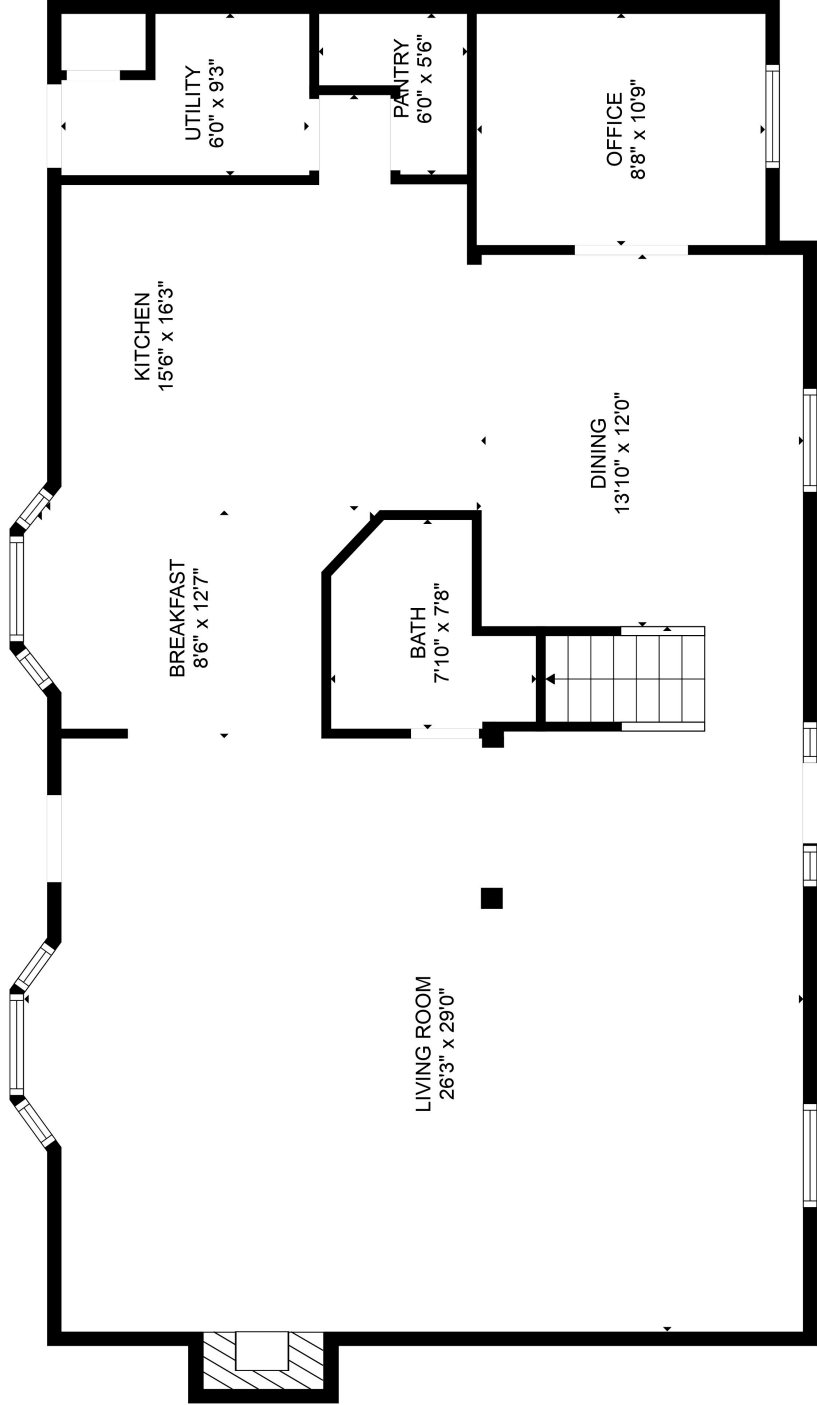

FLOOR 2

FLOOR 1

GROSS INTERNAL AREA  
 FLOOR 1: 1371 sq. ft, FLOOR 2: 1128 sq. ft  
 TOTAL: 2499 sq. ft

MEASUREMENTS ARE CALCULATED BY CUBICASA TECHNOLOGY, DEEMED HIGHLY RELIABLE BUT NOT GUARANTEED.

GROSS INTERNAL AREA  
 FLOOR 1: 1371 sq. ft, FLOOR 2: 1128 sq. ft.  
 TOTAL: 2499 sq. ft.

MEASUREMENTS ARE CALCULATED BY CUBICASA TECHNOLOGY, DEEMED HIGHLY RELIABLE BUT NOT GUARANTEED.

GROSS INTERNAL AREA  
 FLOOR 1: 1371 sq. ft, FLOOR 2: 1128 sq. ft.  
 TOTAL: 2499 sq. ft.

MEASUREMENTS ARE CALCULATED BY CUBICASA TECHNOLOGY, DEEMED HIGHLY RELIABLE BUT NOT GUARANTEED.