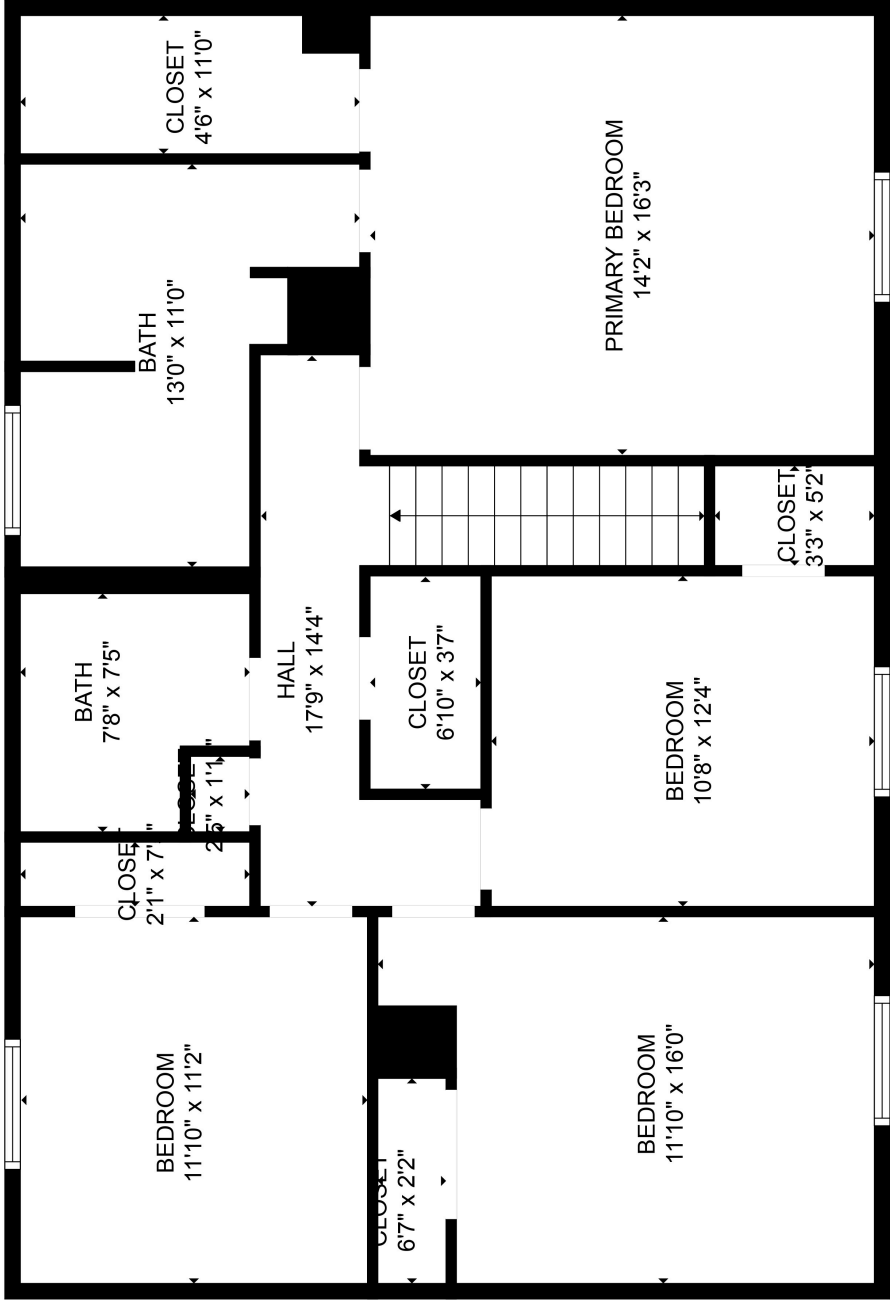

FLOOR 2

FLOOR 1

GROSS INTERNAL AREA  
 FLOOR 1: 1371 sq. ft, FLOOR 2: 1128 sq. ft  
 TOTAL: 2499 sq. ft

MEASUREMENTS ARE CALCULATED BY CUBICASA TECHNOLOGY, DEEMED HIGHLY RELIABLE BUT NOT GUARANTEED.

GROSS INTERNAL AREA  
 FLOOR 1: 1371 sq. ft, FLOOR 2: 1128 sq. ft.  
 TOTAL: 2499 sq. ft.

MEASUREMENTS ARE CALCULATED BY CUBICASA TECHNOLOGY, DEEMED HIGHLY RELIABLE BUT NOT GUARANTEED.

GROSS INTERNAL AREA  
 FLOOR 1: 1371 sq. ft, FLOOR 2: 1128 sq. ft.  
 TOTAL: 2499 sq. ft.

MEASUREMENTS ARE CALCULATED BY CUBICASA TECHNOLOGY, DEEMED HIGHLY RELIABLE BUT NOT GUARANTEED.