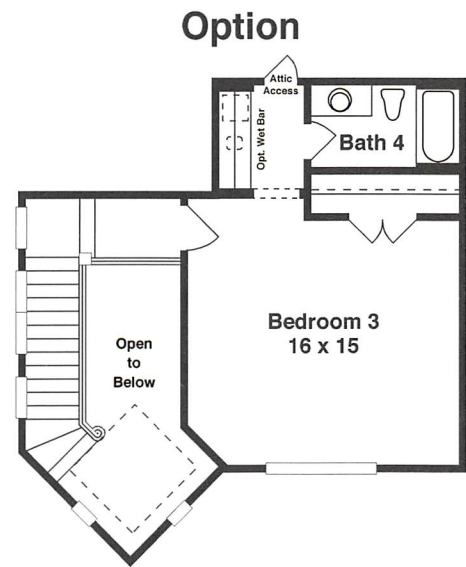

**Sitterle**  
HOMES.COM

LOCAL. LEGENDARY. LASTING.

**MADRID**

APPROXIMATELY 2,386 SQUARE FEET

[www.sitterlehomes.com](http://www.sitterlehomes.com)

Plans, prices, and specifications are subject to change without notice. All square footages are approximate and vary per elevation and can vary per community. Please see your sales professional for address specific square footages on the blue print. Illustration is an artist rendering and is not to scale.