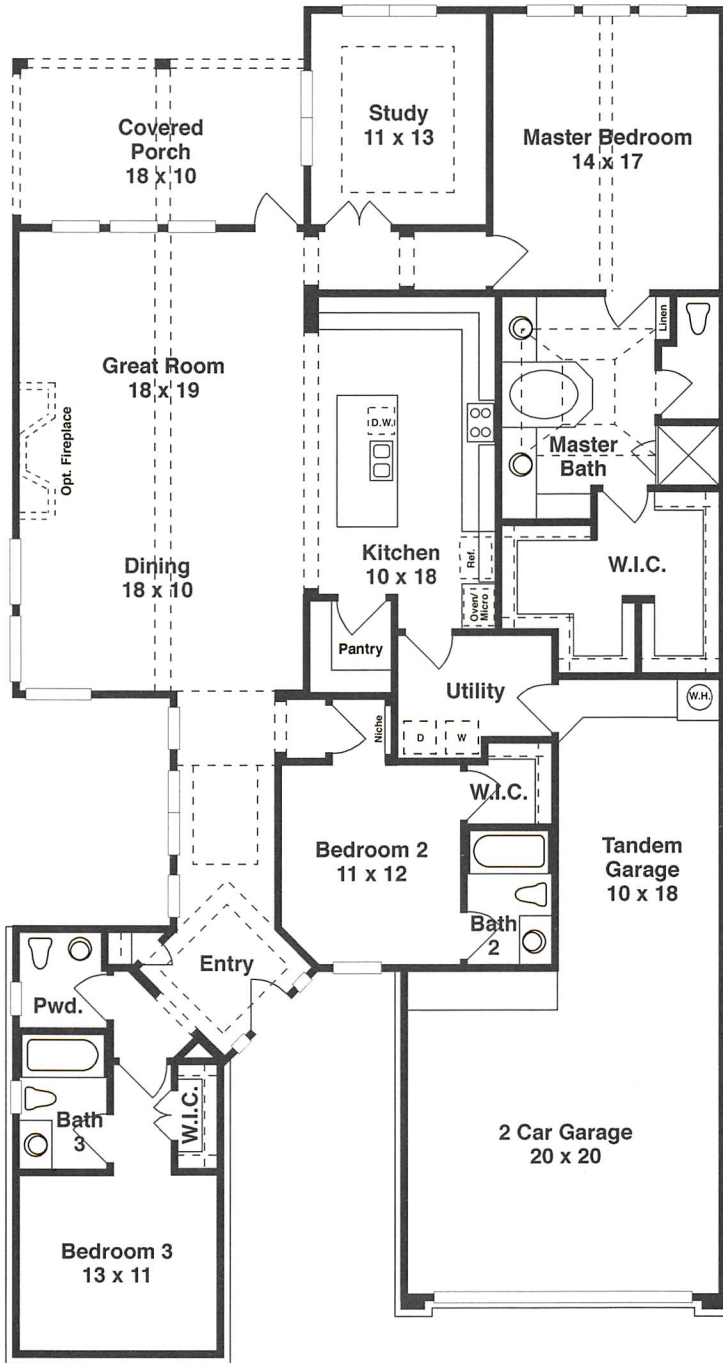

**Sitterle**  
HOMES.COM

LOCAL. LEGENDARY. LASTING.

**MADRID**

APPROXIMATELY 2,386 SQUARE FEET

[www.sitterlehomes.com](http://www.sitterlehomes.com)

Plans, prices, and specifications are subject to change without notice. All square footages are approximate and vary per elevation and can vary per community. Please see your sales professional for address specific square footages on the blue print. Illustration is an artist rendering and is not to scale.

Houston Division - Option  
Plan 4408 (version 1.0) 4/10/19