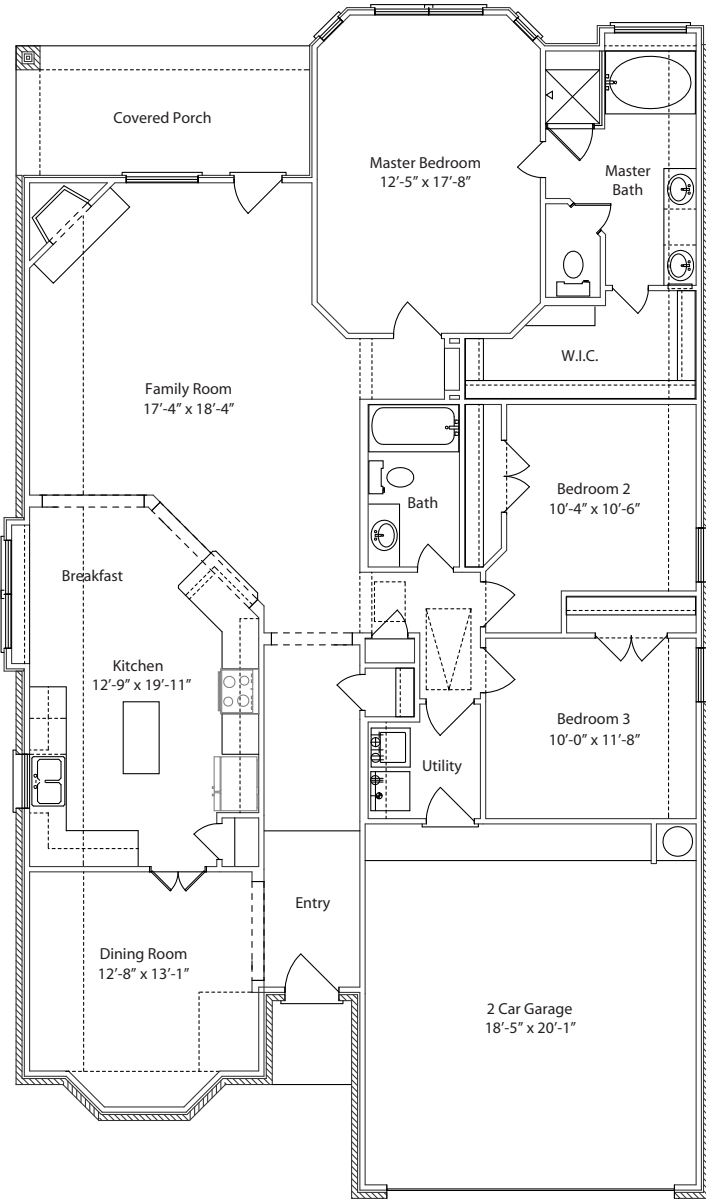

# THE TYLER 1,843 sq. ft.

*Floor Plan*

*Elevation A*

*Elevation B*

*Elevation C\**

Floorplans and sq. footage are approximate and actual floorplans may vary, and may change without notice.

(281) 213-4063