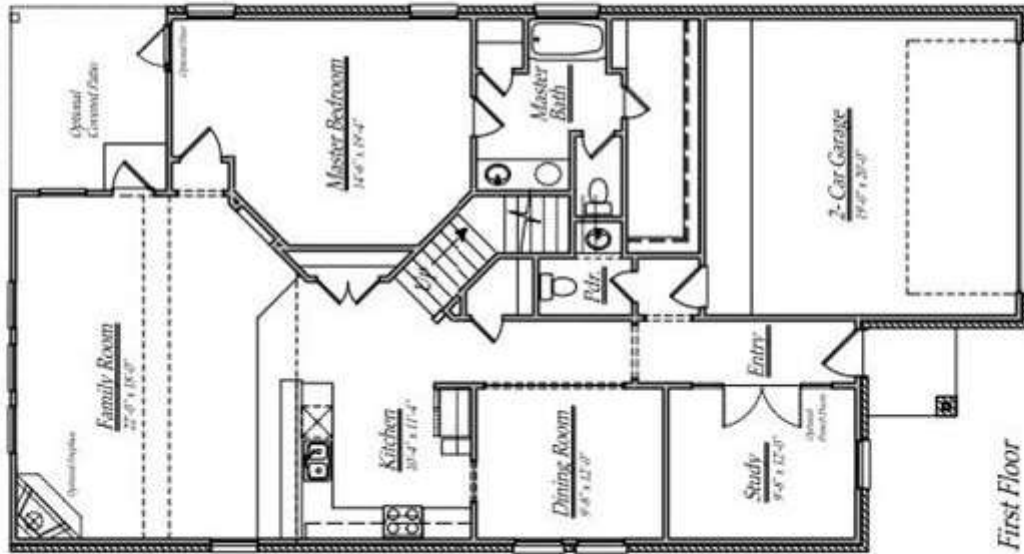

Lake Ridge Builders

First Floor

Second Floor

Plan 265
 2620 sq/ft

Reseller plans are subject to change and may vary from actual plan. Square footages, room dimensions, prices, specifications, materials and availability of homes by community may vary, and are subject to change without notice.