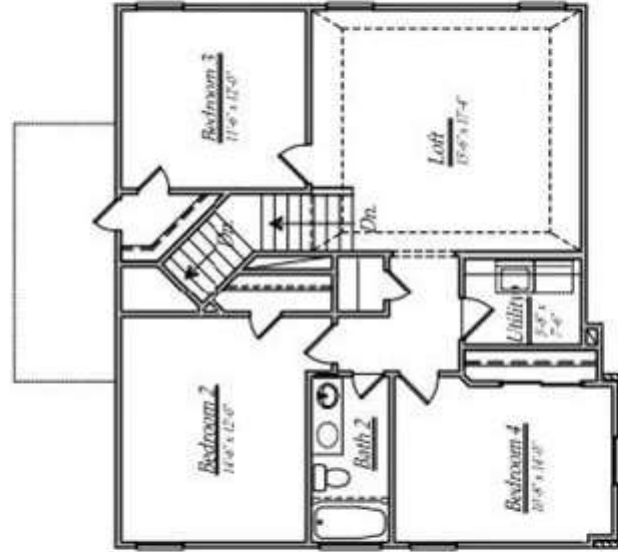

Lake Ridge Builders

First Floor

Second Floor

Plan 265
 2620 sq/ft

Reseller plans are subject to change and may vary from actual plan. Square footages, room dimensions, prices, specifications, materials and availability of homes by community may vary, and are subject to change without notice.