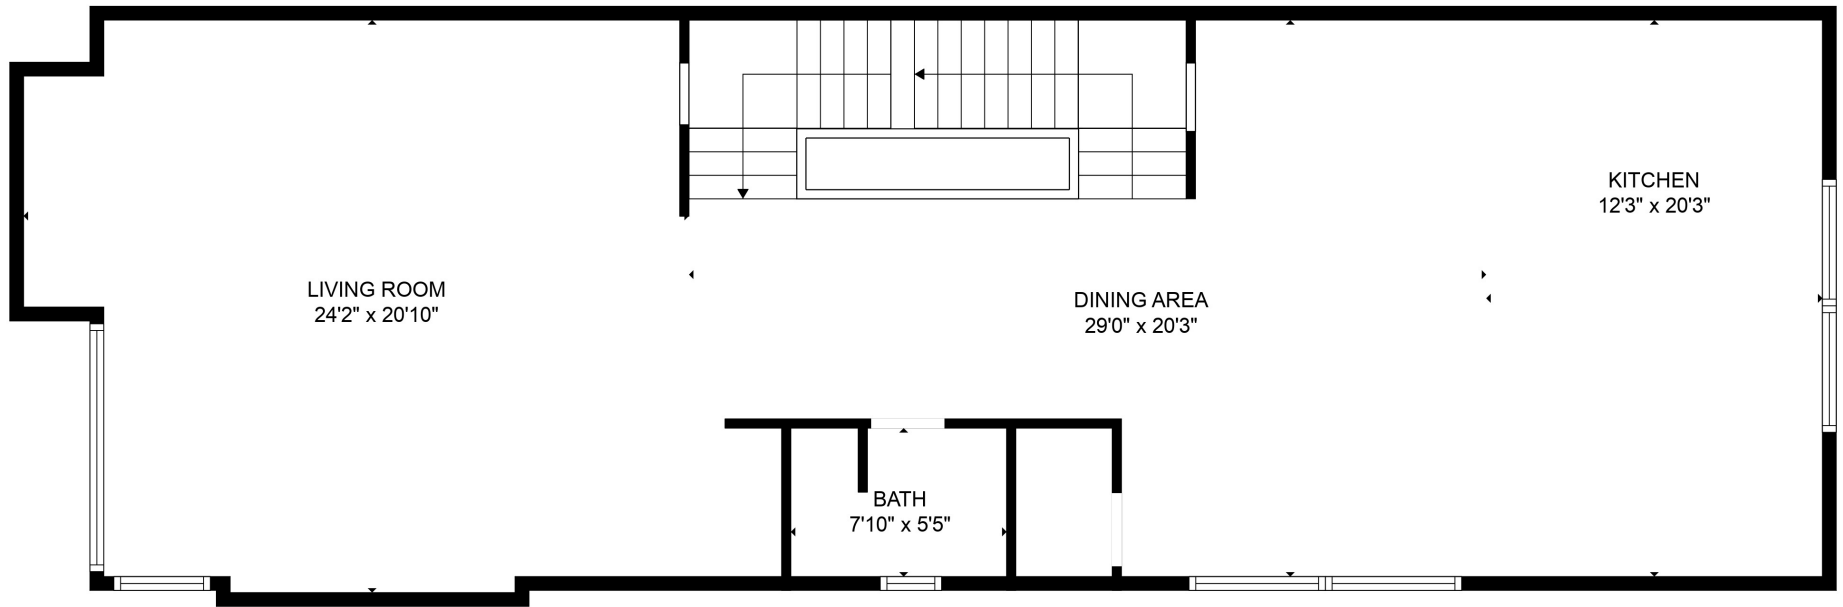

FLOOR 4

FLOOR 3

FLOOR 2

FLOOR 1

**TOTAL: 3787 sq. ft**

Below Ground: 583 sq. ft, FLOOR 2: 1294 sq. ft, Below Ground: 1311 sq. ft, FLOOR 4: 599 sq. ft  
 EXCLUDED AREAS: GARAGE: 416 sq. ft, TERRACE: 730 sq. ft

MEASUREMENTS ARE CALCULATED BY CUBICASA TECHNOLOGY. DEEMED HIGHLY RELIABLE BUT NOT GUARANTEED.

**TOTAL: 3787 sq. ft**

Below Ground: 583 sq. ft, FLOOR 2: 1294 sq. ft, Below Ground: 1311 sq. ft, FLOOR 4: 599 sq. ft  
EXCLUDED AREAS: GARAGE: 416 sq. ft, TERRACE: 730 sq. ft