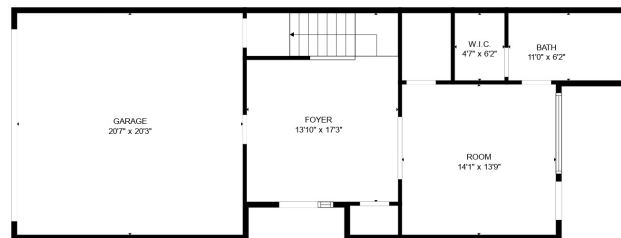

FLOOR 4

FLOOR 3

FLOOR 2

FLOOR 1

**TOTAL: 3787 sq. ft**

Below Ground: 583 sq. ft, FLOOR 2: 1294 sq. ft, Below Ground: 1311 sq. ft, FLOOR 4: 599 sq. ft  
 EXCLUDED AREAS: GARAGE: 416 sq. ft, TERRACE: 730 sq. ft

MEASUREMENTS ARE CALCULATED BY CUBICASA TECHNOLOGY. DEEMED HIGHLY RELIABLE BUT NOT GUARANTEED.

**TOTAL: 3787 sq. ft**

Below Ground: 583 sq. ft, FLOOR 2: 1294 sq. ft, Below Ground: 1311 sq. ft, FLOOR 4: 599 sq. ft  
EXCLUDED AREAS: GARAGE: 416 sq. ft, TERRACE: 730 sq. ft