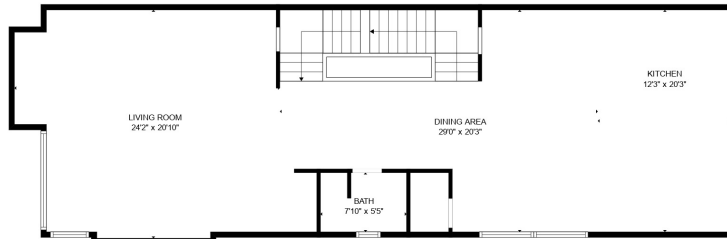

FLOOR 4

FLOOR 3

FLOOR 2

FLOOR 1

**TOTAL: 3787 sq. ft**

Below Ground: 583 sq. ft, FLOOR 2: 1294 sq. ft, Below Ground: 1311 sq. ft, FLOOR 4: 599 sq. ft  
 EXCLUDED AREAS: GARAGE: 416 sq. ft, TERRACE: 730 sq. ft

MEASUREMENTS ARE CALCULATED BY CUBICASA TECHNOLOGY. DEEMED HIGHLY RELIABLE BUT NOT GUARANTEED.

**TOTAL: 3787 sq. ft**

Below Ground: 583 sq. ft, FLOOR 2: 1294 sq. ft, Below Ground: 1311 sq. ft, FLOOR 4: 599 sq. ft  
EXCLUDED AREAS: GARAGE: 416 sq. ft, TERRACE: 730 sq. ft