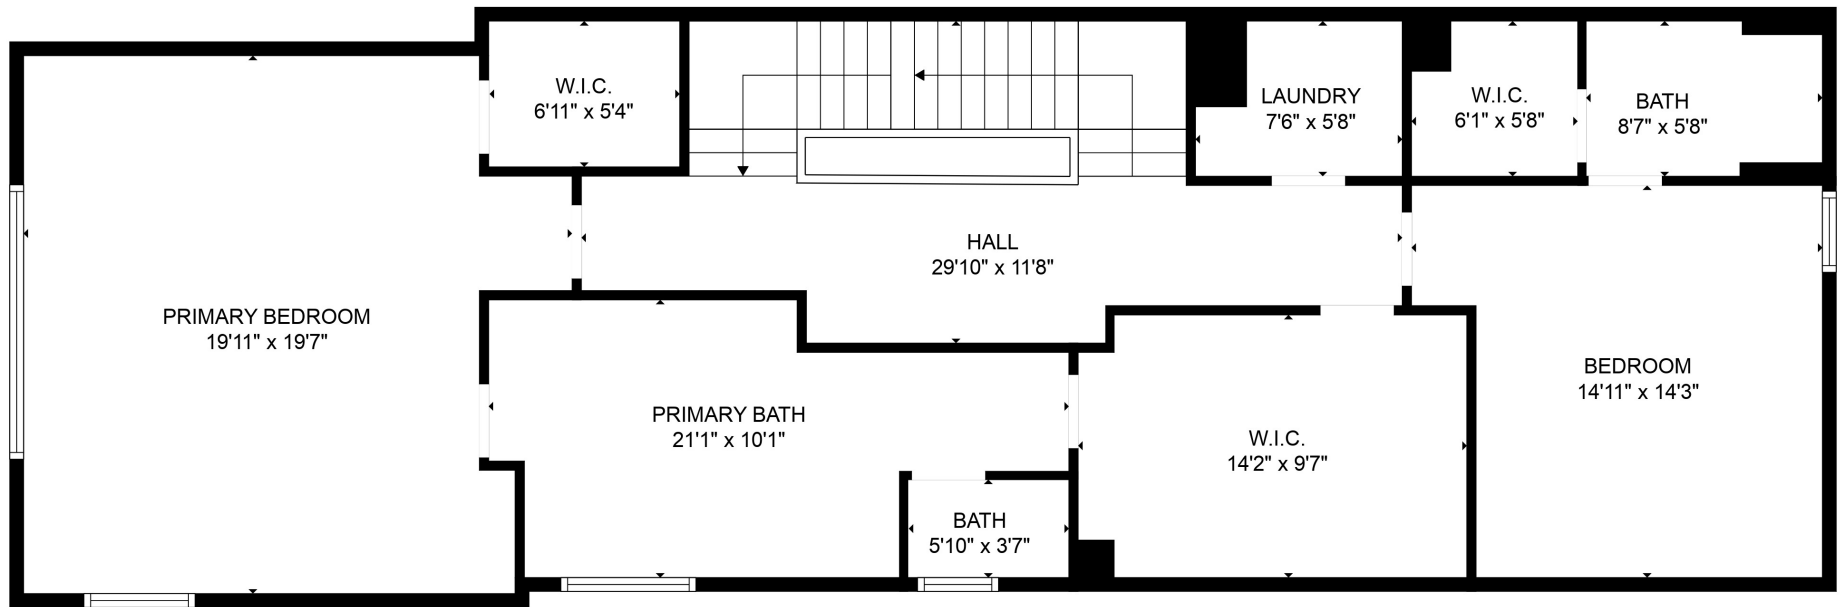

FLOOR 4

FLOOR 3

FLOOR 2

FLOOR 1

**TOTAL: 3787 sq. ft**

Below Ground: 583 sq. ft, FLOOR 2: 1294 sq. ft, Below Ground: 1311 sq. ft, FLOOR 4: 599 sq. ft  
 EXCLUDED AREAS: GARAGE: 416 sq. ft, TERRACE: 730 sq. ft

MEASUREMENTS ARE CALCULATED BY CUBICASA TECHNOLOGY. DEEMED HIGHLY RELIABLE BUT NOT GUARANTEED.

**TOTAL: 3787 sq. ft**

Below Ground: 583 sq. ft, FLOOR 2: 1294 sq. ft, Below Ground: 1311 sq. ft, FLOOR 4: 599 sq. ft  
EXCLUDED AREAS: GARAGE: 416 sq. ft, TERRACE: 730 sq. ft