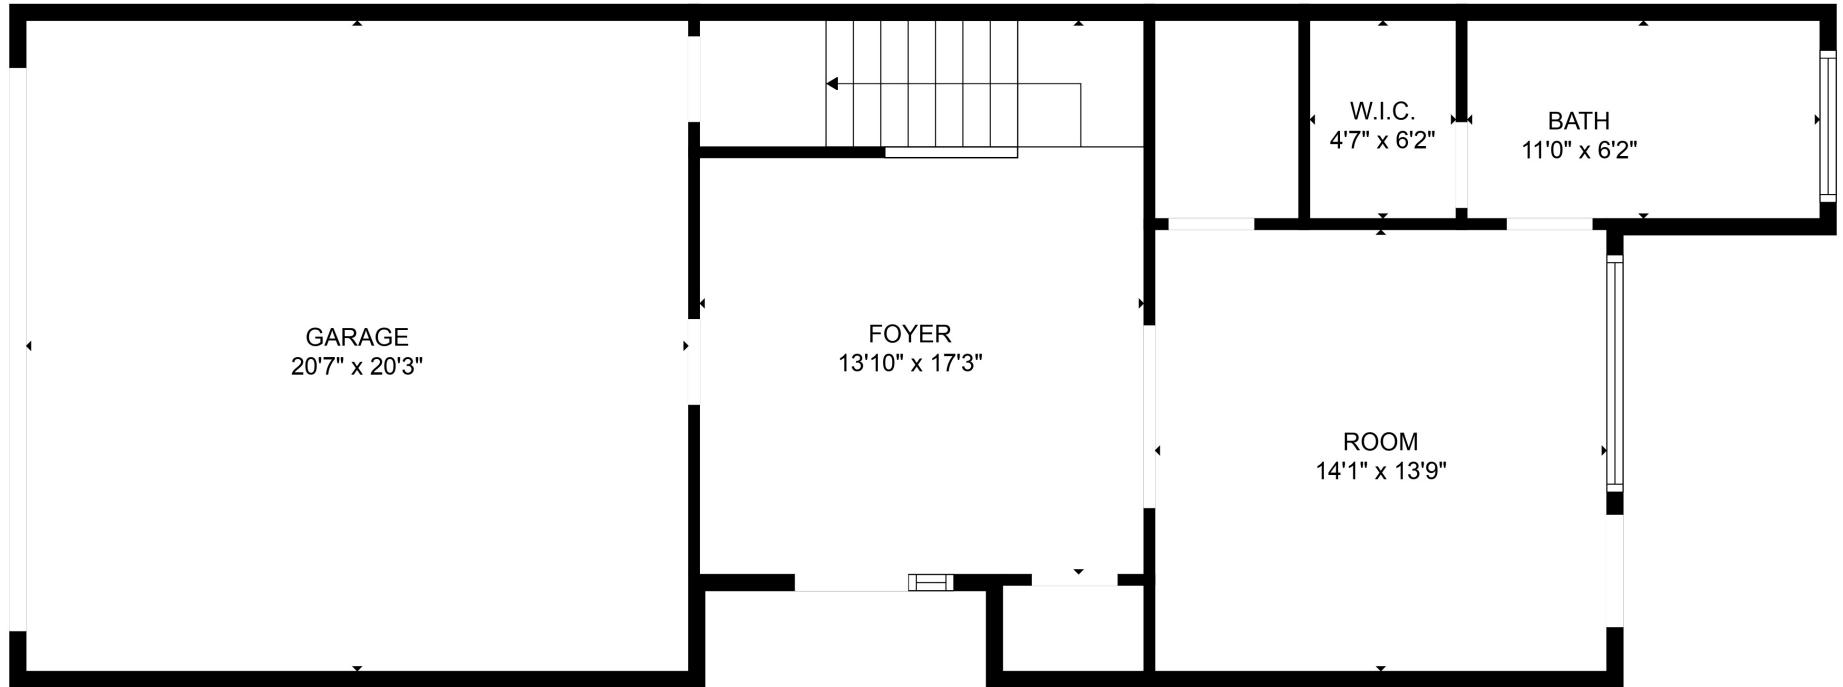

MEASUREMENTS ARE CALCULATED BY CUBICASA TECHNOLOGY. DEEMED HIGHLY RELIABLE BUT NOT GUARANTEED.

**TOTAL: 3787 sq. ft**

Below Ground: 583 sq. ft, FLOOR 2: 1294 sq. ft, Below Ground: 1311 sq. ft, FLOOR 4: 599 sq. ft  
EXCLUDED AREAS: GARAGE: 416 sq. ft, TERRACE: 730 sq. ft