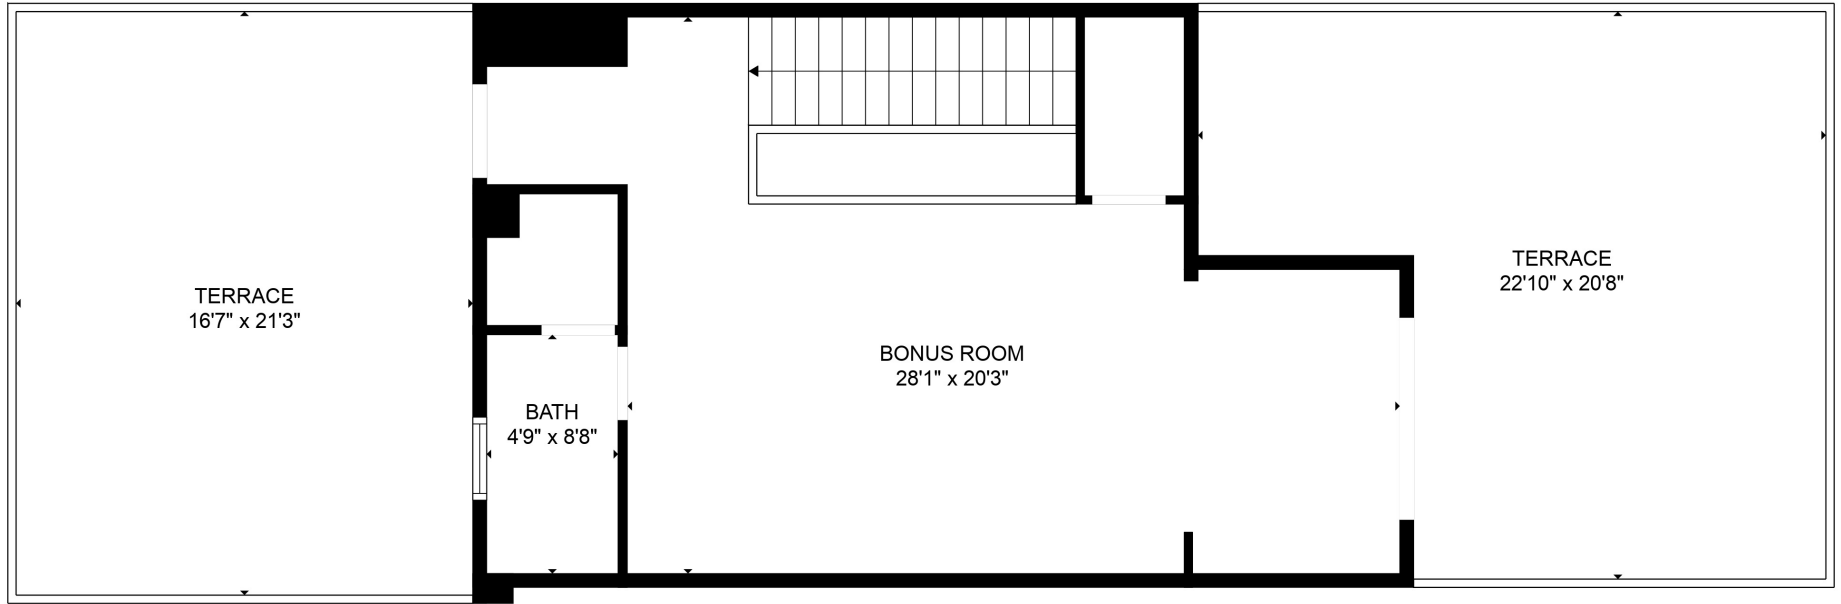

FLOOR 4

FLOOR 3

FLOOR 2

FLOOR 1

**TOTAL: 3787 sq. ft**

Below Ground: 583 sq. ft, FLOOR 2: 1294 sq. ft, Below Ground: 1311 sq. ft, FLOOR 4: 599 sq. ft  
 EXCLUDED AREAS: GARAGE: 416 sq. ft, TERRACE: 730 sq. ft

MEASUREMENTS ARE CALCULATED BY CUBICASA TECHNOLOGY. DEEMED HIGHLY RELIABLE BUT NOT GUARANTEED.

**TOTAL: 3787 sq. ft**

Below Ground: 583 sq. ft, FLOOR 2: 1294 sq. ft, Below Ground: 1311 sq. ft, FLOOR 4: 599 sq. ft  
EXCLUDED AREAS: GARAGE: 416 sq. ft, TERRACE: 730 sq. ft