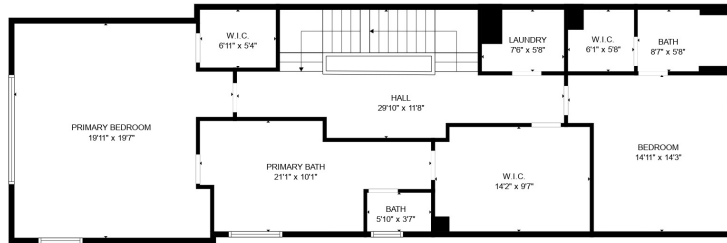

FLOOR 4

FLOOR 3

FLOOR 2

FLOOR 1

**TOTAL: 3787 sq. ft**

Below Ground: 583 sq. ft, FLOOR 2: 1294 sq. ft, Below Ground: 1311 sq. ft, FLOOR 4: 599 sq. ft  
 EXCLUDED AREAS: GARAGE: 416 sq. ft, TERRACE: 730 sq. ft

MEASUREMENTS ARE CALCULATED BY CUBICASA TECHNOLOGY. DEEMED HIGHLY RELIABLE BUT NOT GUARANTEED.

**TOTAL: 3787 sq. ft**

Below Ground: 583 sq. ft, FLOOR 2: 1294 sq. ft, Below Ground: 1311 sq. ft, FLOOR 4: 599 sq. ft  
EXCLUDED AREAS: GARAGE: 416 sq. ft, TERRACE: 730 sq. ft