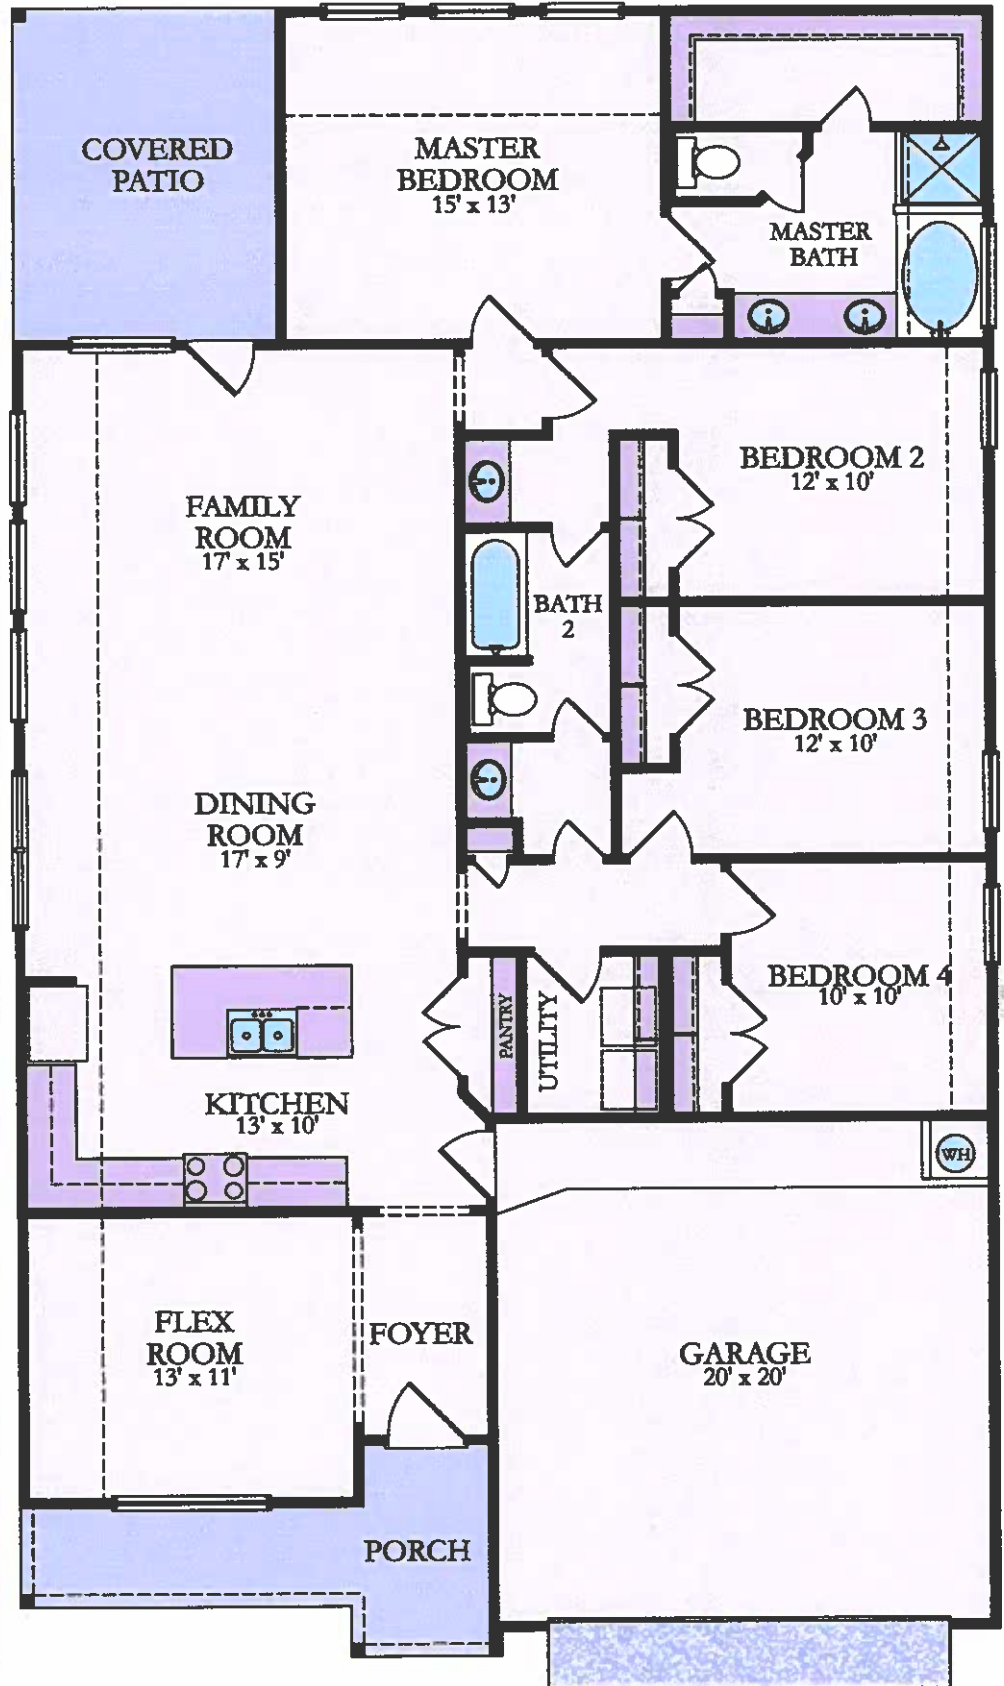

A

Clover 6430
Wildflower Collection

1,932 Sq. Ft.

4 Bedrooms

2 Bathrooms

2 Car Garage

B

C

Clover 6430

Wildflower Collection

1,932 Sq. Ft.

4 Bedrooms

2 Bathrooms

2 Car Garage

LENNAR.COM

Please see your New Home Consultant for more information and home purchase and sale agreement for additional information, disclosures, disclaimers relating to the home and the actual features designated as an Everything's Included® feature. Plans and elevations/renderings are artist's concept and may contain options or features which are not standard on all models. Garage sizes may vary from home to home and may not accommodate all vehicles. Stated square footages are approximate and should not be used as representation of the home's precise or actual size. Any statement, verbal or written, regarding "under air" or "finished area" or any other description or modifier of the square footage size of any home is a shorthand description of the manner in which the square footage was estimated and should not be construed to indicate certainty. See a Lennar New Home Consultant for further information. While Supplies Last. Void Where Prohibited By Law. Copyright © 2018 Lennar Corporation. All rights reserved. Lennar, the Lennar logo, Next Gen® - The Home Within A Home®, the Next Gen® logo and the Everything's Included® logo are registered service marks or service marks of Lennar Corporation and/or its subsidiaries. 114245 06/12/18