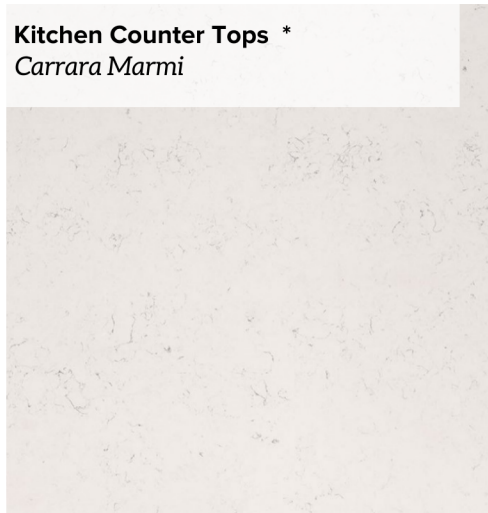

Home Selections

5326 Petty

Origami White | Wall Color *

Extra White | Interior Trim, Closets, Pantry

Interior Paint

Online | Main Color & Garage Door Color*

Extra White | Exterior Trim

Exterior Paint

*Some selections are upgrades and have costs associated with these selections. No guarantee is made that the pricing, features, amenities, layouts, views, materials and facilities depicted by photos, renderings and/or sketches or otherwise described herein will be provided, or, if provided, will be of the same type, size or nature as depicted or described, and you shall not rely on the information contained herein. Renderings, photos and sketches may be inaccurate. The Builder may make modifications and changes to the project and information provided herein without notice.