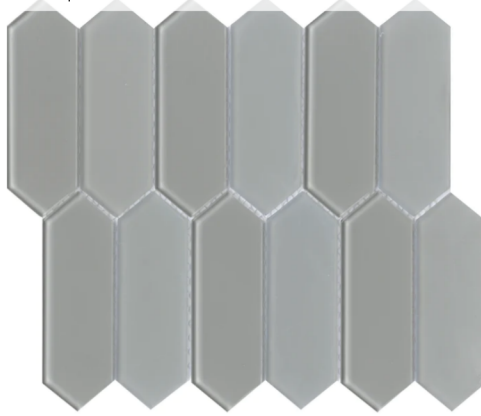

Home Selections

5326 Petty

Entry, Kitchen, Living, Dining, Stairs
Regal Frontier | Bianco

Kitchen Backsplash *
Charisma Grace Picket Mosaic
Grout | #640 Artic White

Kitchen and Bathroom Cabinets
Milano 18 Roundover | Extra White

Kitchen Counter Tops *
Carrara Marmi

Primary Shower Floor Tile
Source Pure White- 3" Hex
Grout | #640 Artic White

Front Door *
Classic 3 Lite- 8' w/ Reeded Glass-Ebony Stain

Secondary Bath Tub Surround
Catch Ice Glossy- 3 x 6
Grout | #640 Artic White

Powder Bath, Primary Bath, Secondary Bath & Utility Room Floor Tile
Visconde Silver-Matte 12 x 24
Grout | #640 Artic White

Primary Bath Shower & Tub Surround + Niche
Catch Fawn Glossy- 3 x 12 (Vertical Stacked)
Grout | #640 Artic White