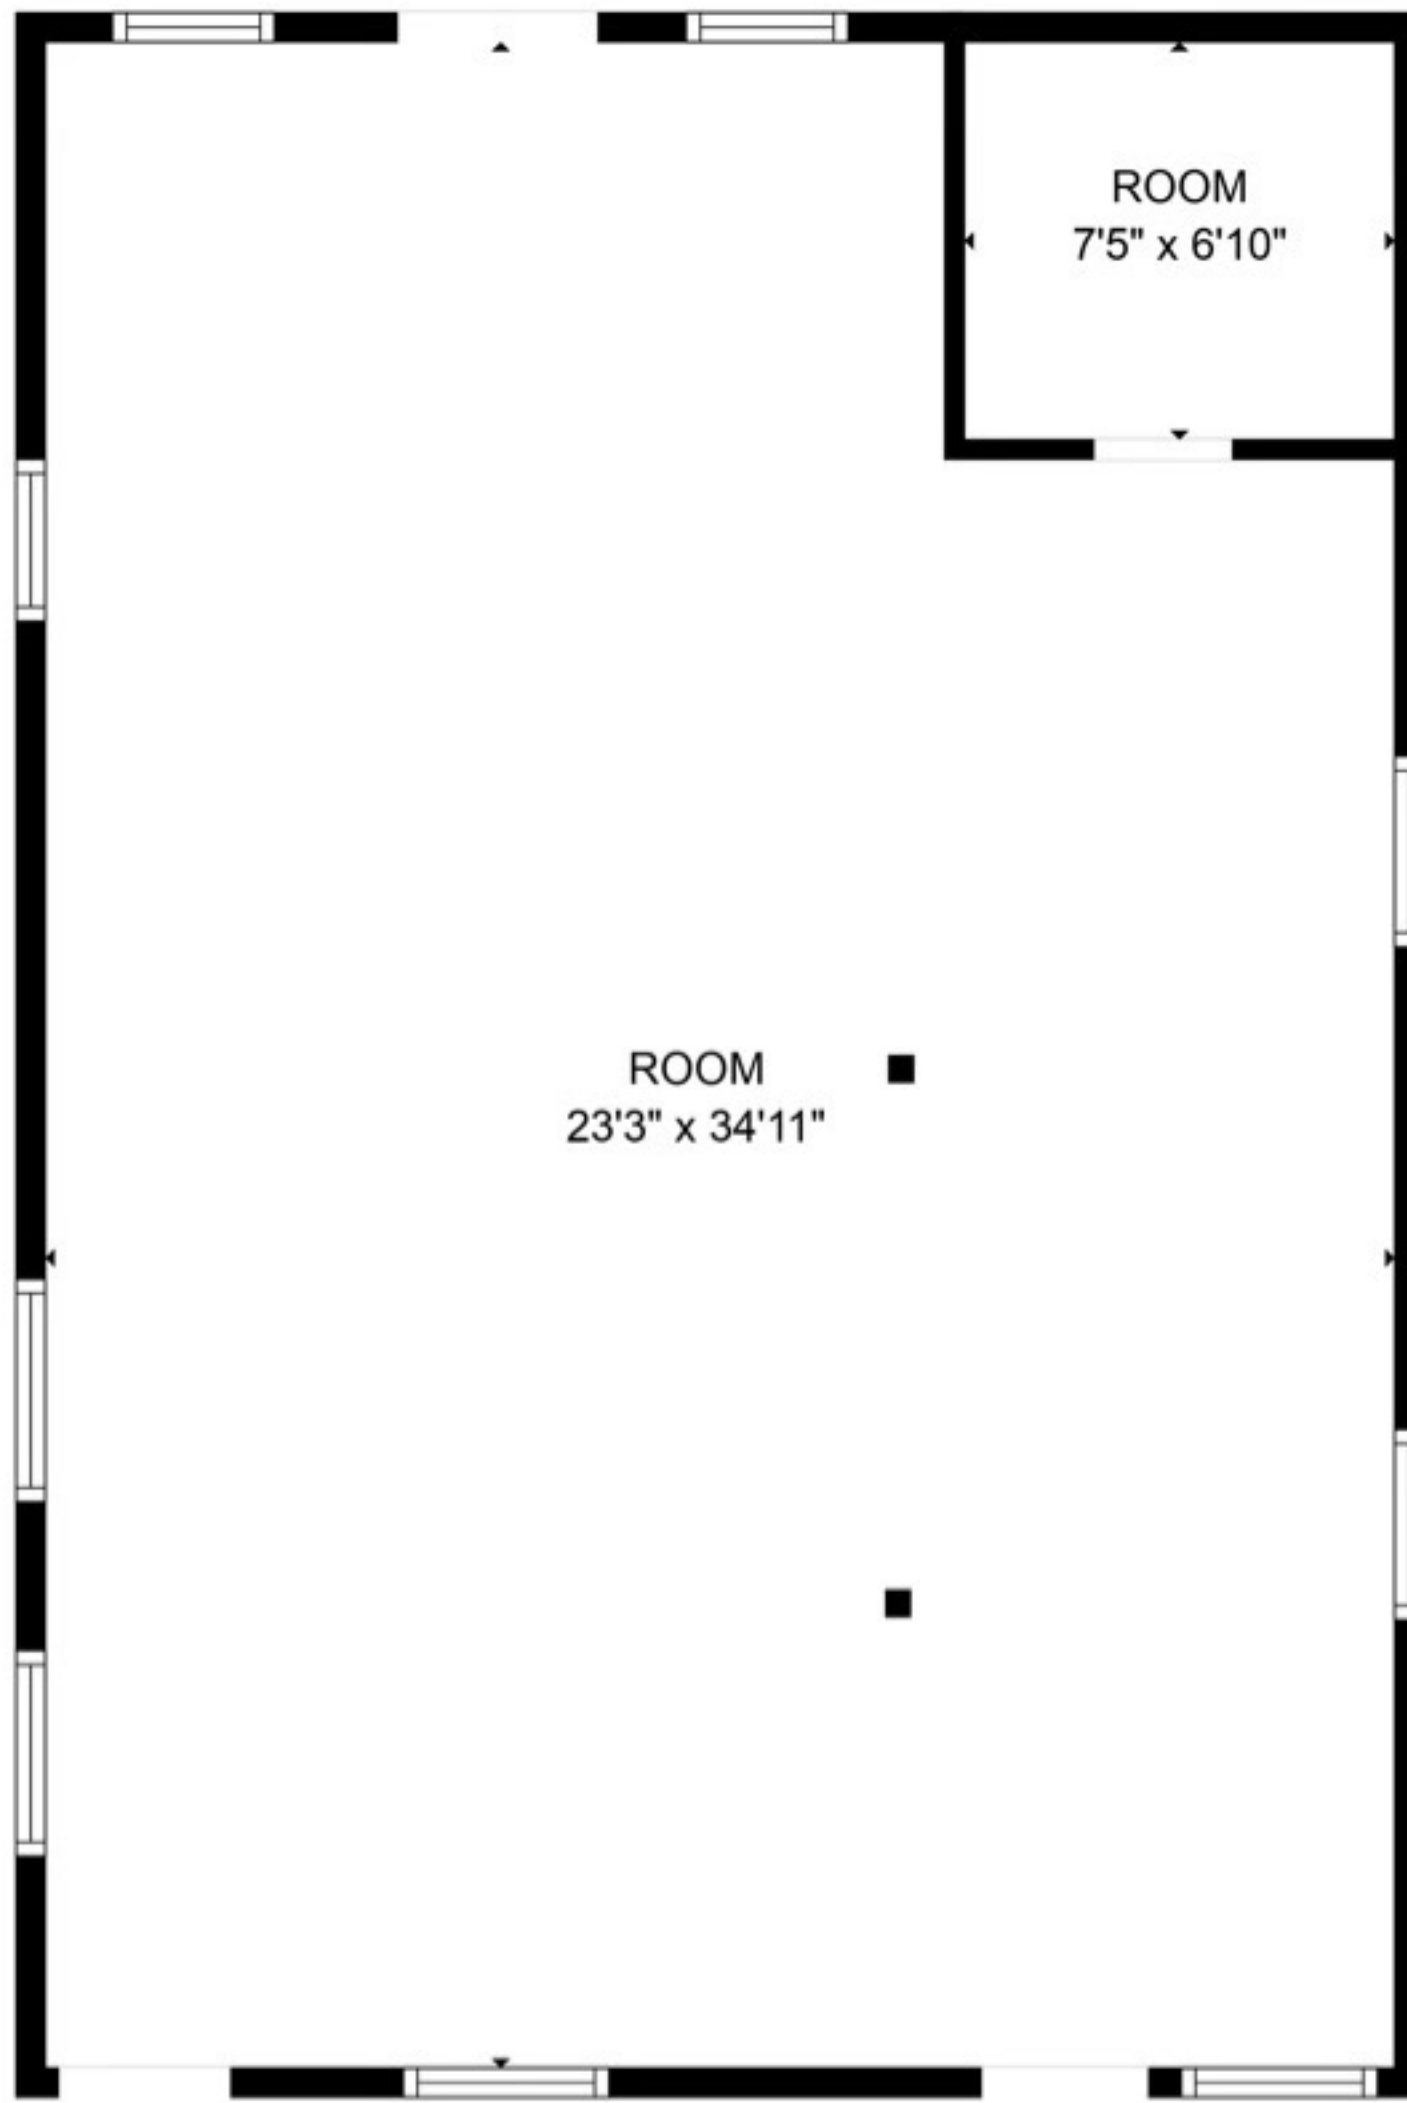

2D Floor Plan

Show dimensions

GROSS INTERNAL AREA
FLOOR 1: 0 sq. ft
EXCLUDED AREAS: ROOM: 810 sq. ft
TOTAL: 0 sq. ft

MEASUREMENTS ARE CALCULATED BY CUBICASA TECHNOLOGY. DEEMED HIGHLY RELIABLE BUT NOT GUARANTEED.