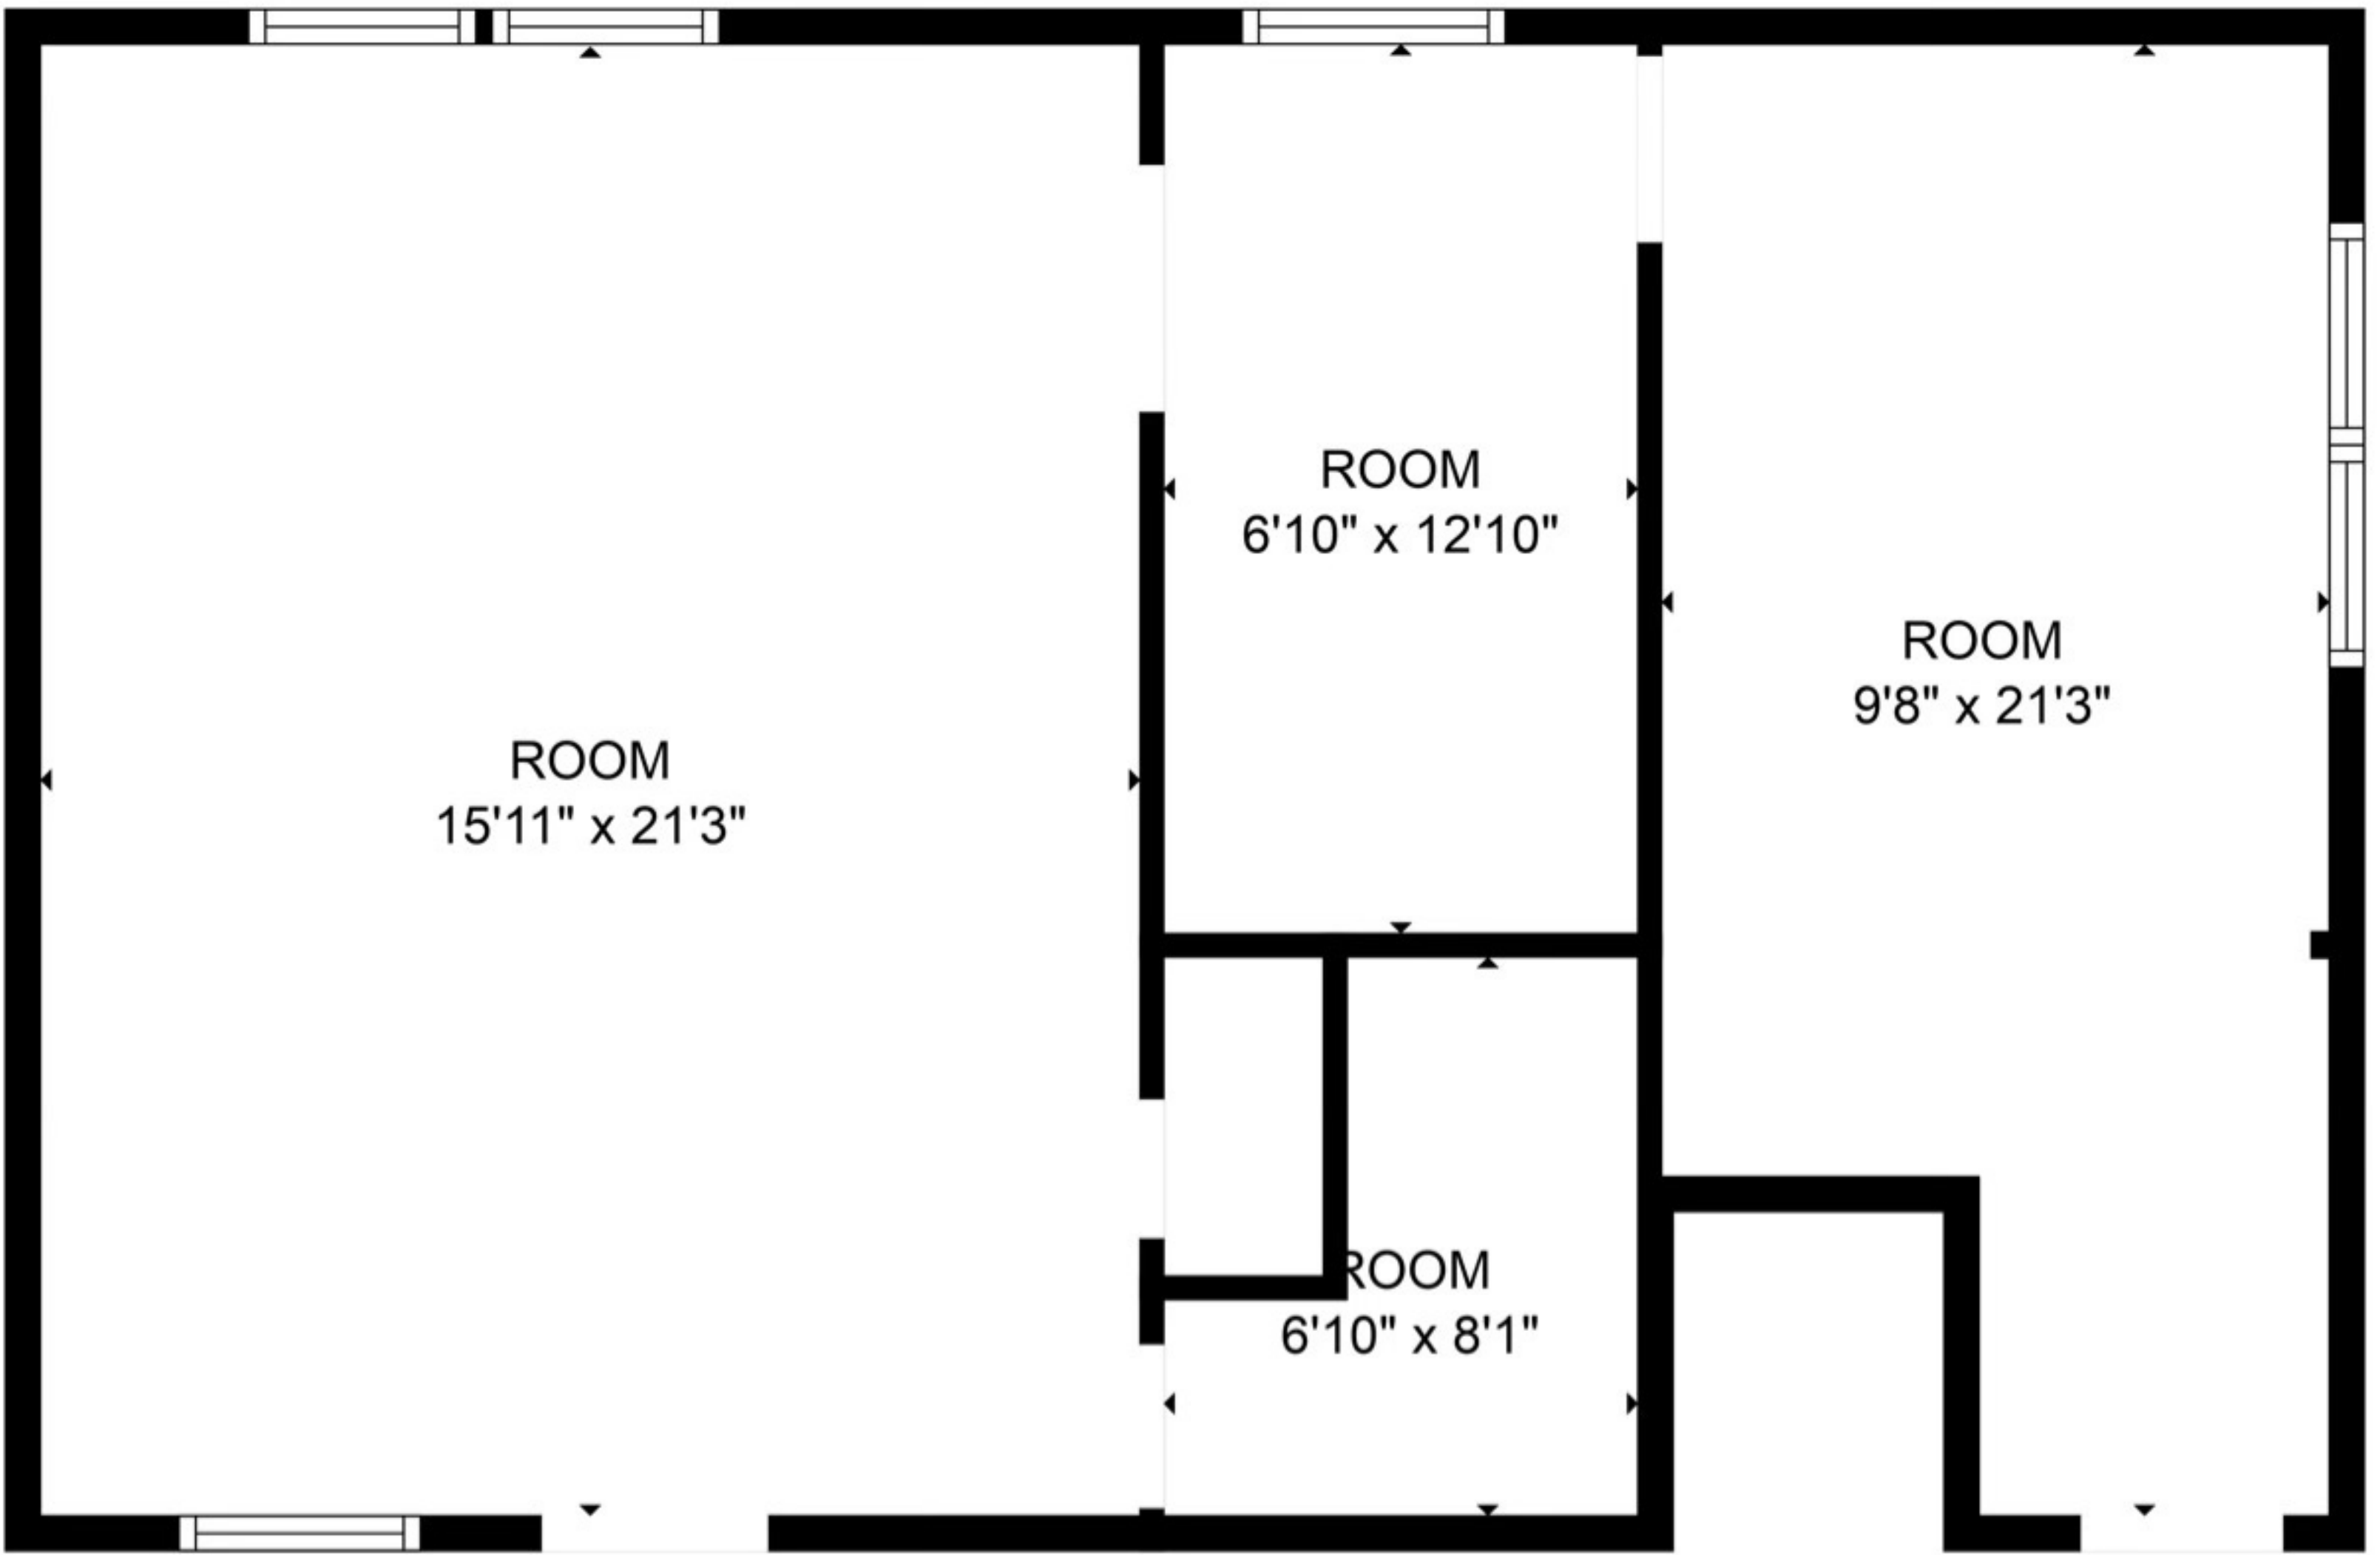

2D Floor Plan

Show dimensions

GROSS INTERNAL AREA
FLOOR 1: 0 sq. ft
EXCLUDED AREAS: ROOM: 681 sq. ft
TOTAL: 0 sq. ft
MEASUREMENTS ARE CALCULATED BY CUBICASA TECHNOLOGY. DEEMED HIGHLY RELIABLE BUT NOT GUARANTEED.