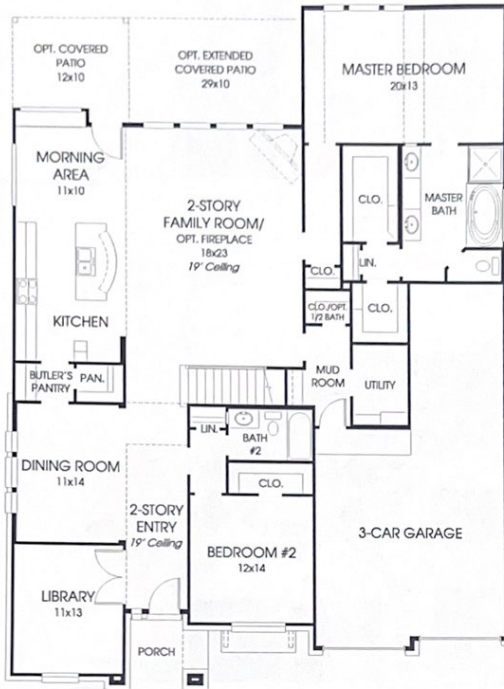

DESIGNS

Design 3394W

This home contains approximately 3,394 square feet.*

*See Page 2 for Details and Disclaimers.
© Perry Homes, LLC 2015
12/10/2015
(60' CL.)

PERRY HOMES