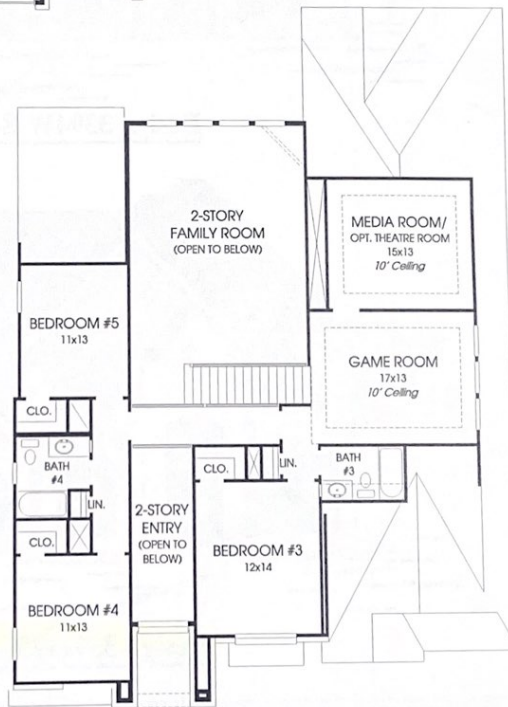

DESIGNS

Design 3394W

This home contains approximately 3,394 square feet.*

*See Page 2 for Details and Disclaimers.
© Perry Homes, LLC 2015
12/10/2015
(60' CL.)

PERRY HOMES