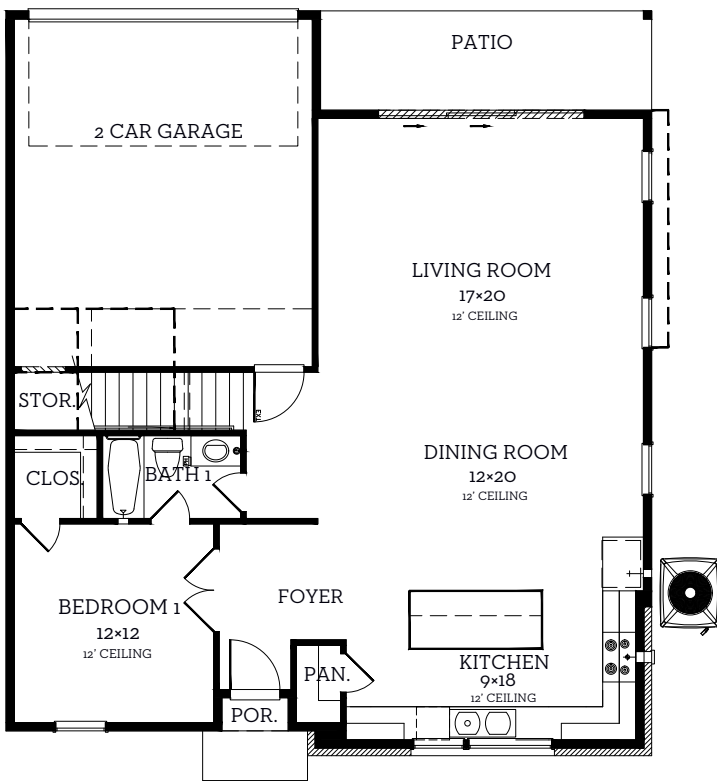

# INTOWN

— HOMES —

2812 Rosefield Drive

2,687 sq.ft.

4 bedrooms / 4 baths

[INTOWN-HOMES.COM](https://intown-homes.com)

# INTOWN

— HOMES —

2812 Rosefield Drive

2,687 sq.ft.

4 bedrooms / 4 baths

**First Floor**  
1199 sq.ft.

**Second Floor**  
1488 sq.ft.