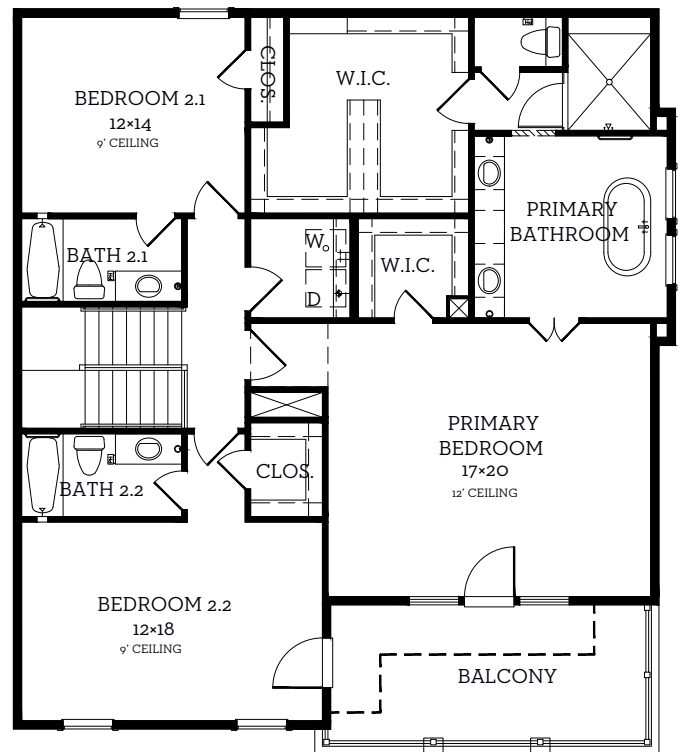

# INTOWN

— HOMES —

2812 Rosefield Drive

2,687 sq.ft.

4 bedrooms / 4 baths

[INTOWN-HOMES.COM](https://intown-homes.com)

# INTOWN

— HOMES —

2812 Rosefield Drive

2,687 sq.ft.

4 bedrooms / 4 baths

**First Floor**  
1199 sq.ft.

**Second Floor**  
1488 sq.ft.