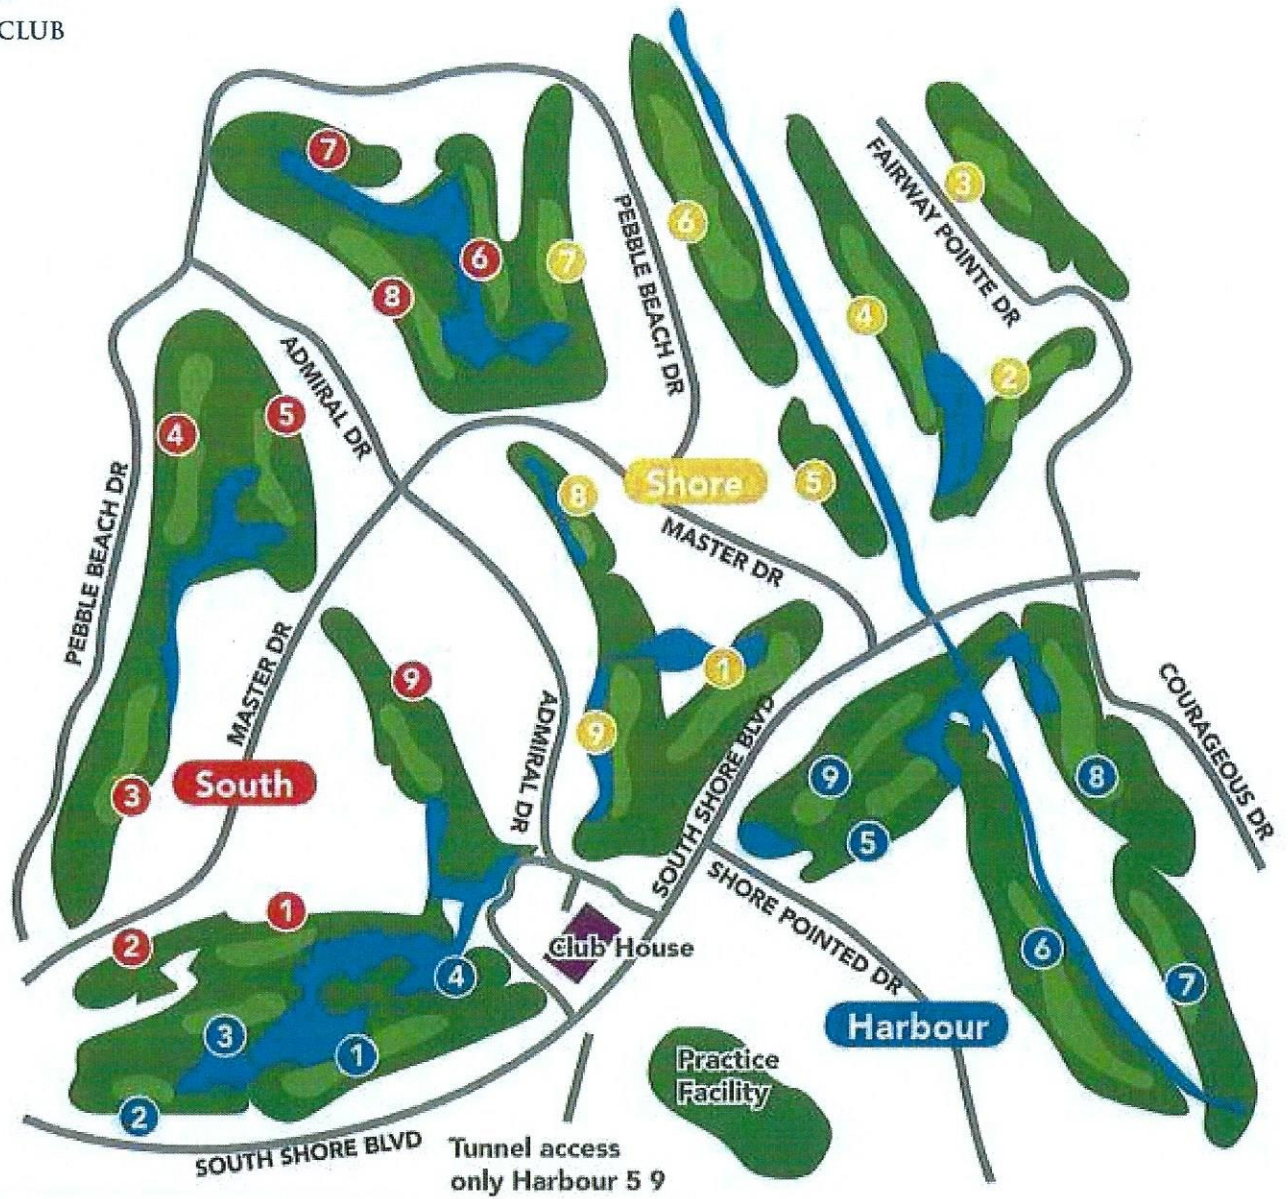

COUNTRY CLUB

South Shore Harbour Country Club

4300 S Shore Blvd, League City TX 77573

Golf Shop- 281.334.0525 Clubhouse- 281.334.0521

www.sshgolf.com