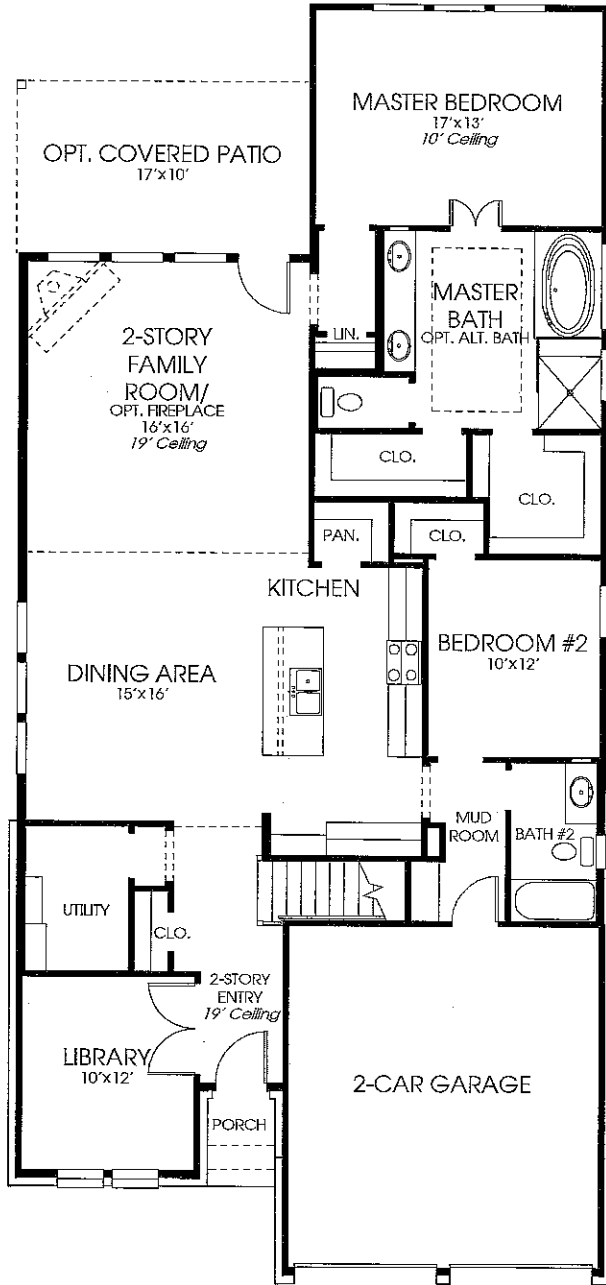

# DESIGNS

## Design 2594W

This home contains approximately 2,594 square feet.\*

\*See Page 3 for Details and Disclaimers.  
© Perry Homes, LLC 2020  
3/24/2020 2:04:14 PM  
45'CL