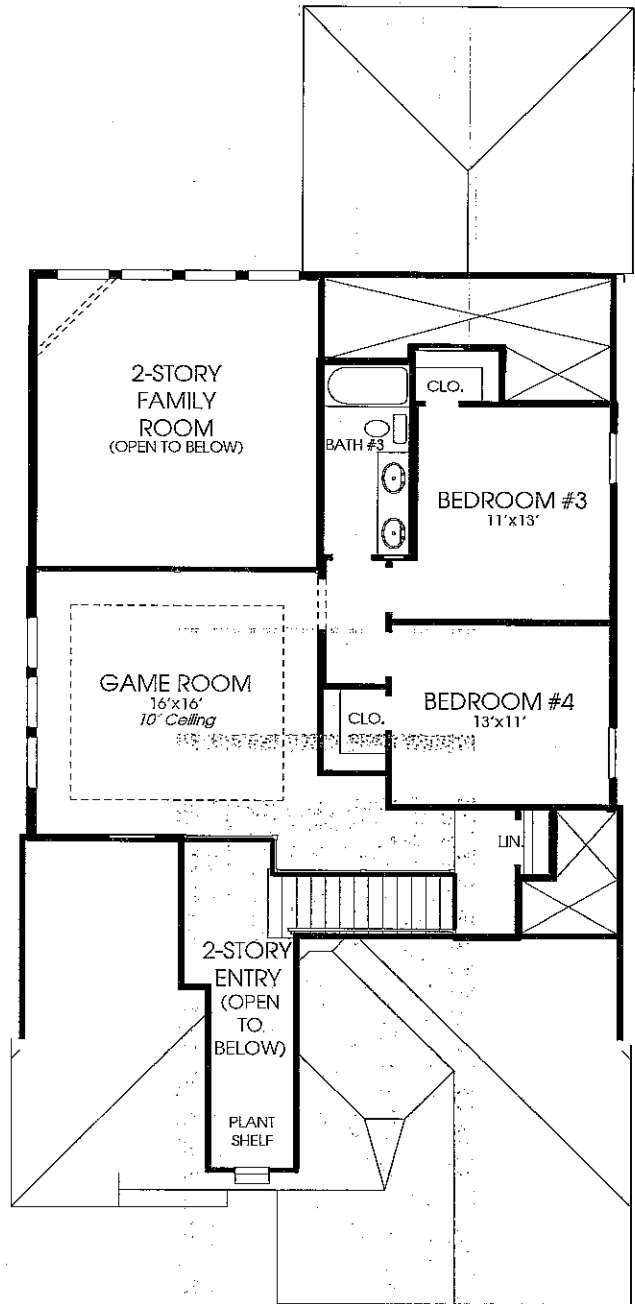

# DESIGNS

## Design 2594W

This home contains approximately 2,594 square feet.\*

\*See Page 3 for Details and Disclaimers.  
© Perry Homes, LLC 2020  
3/24/2020 2:04:14 PM  
45'CL