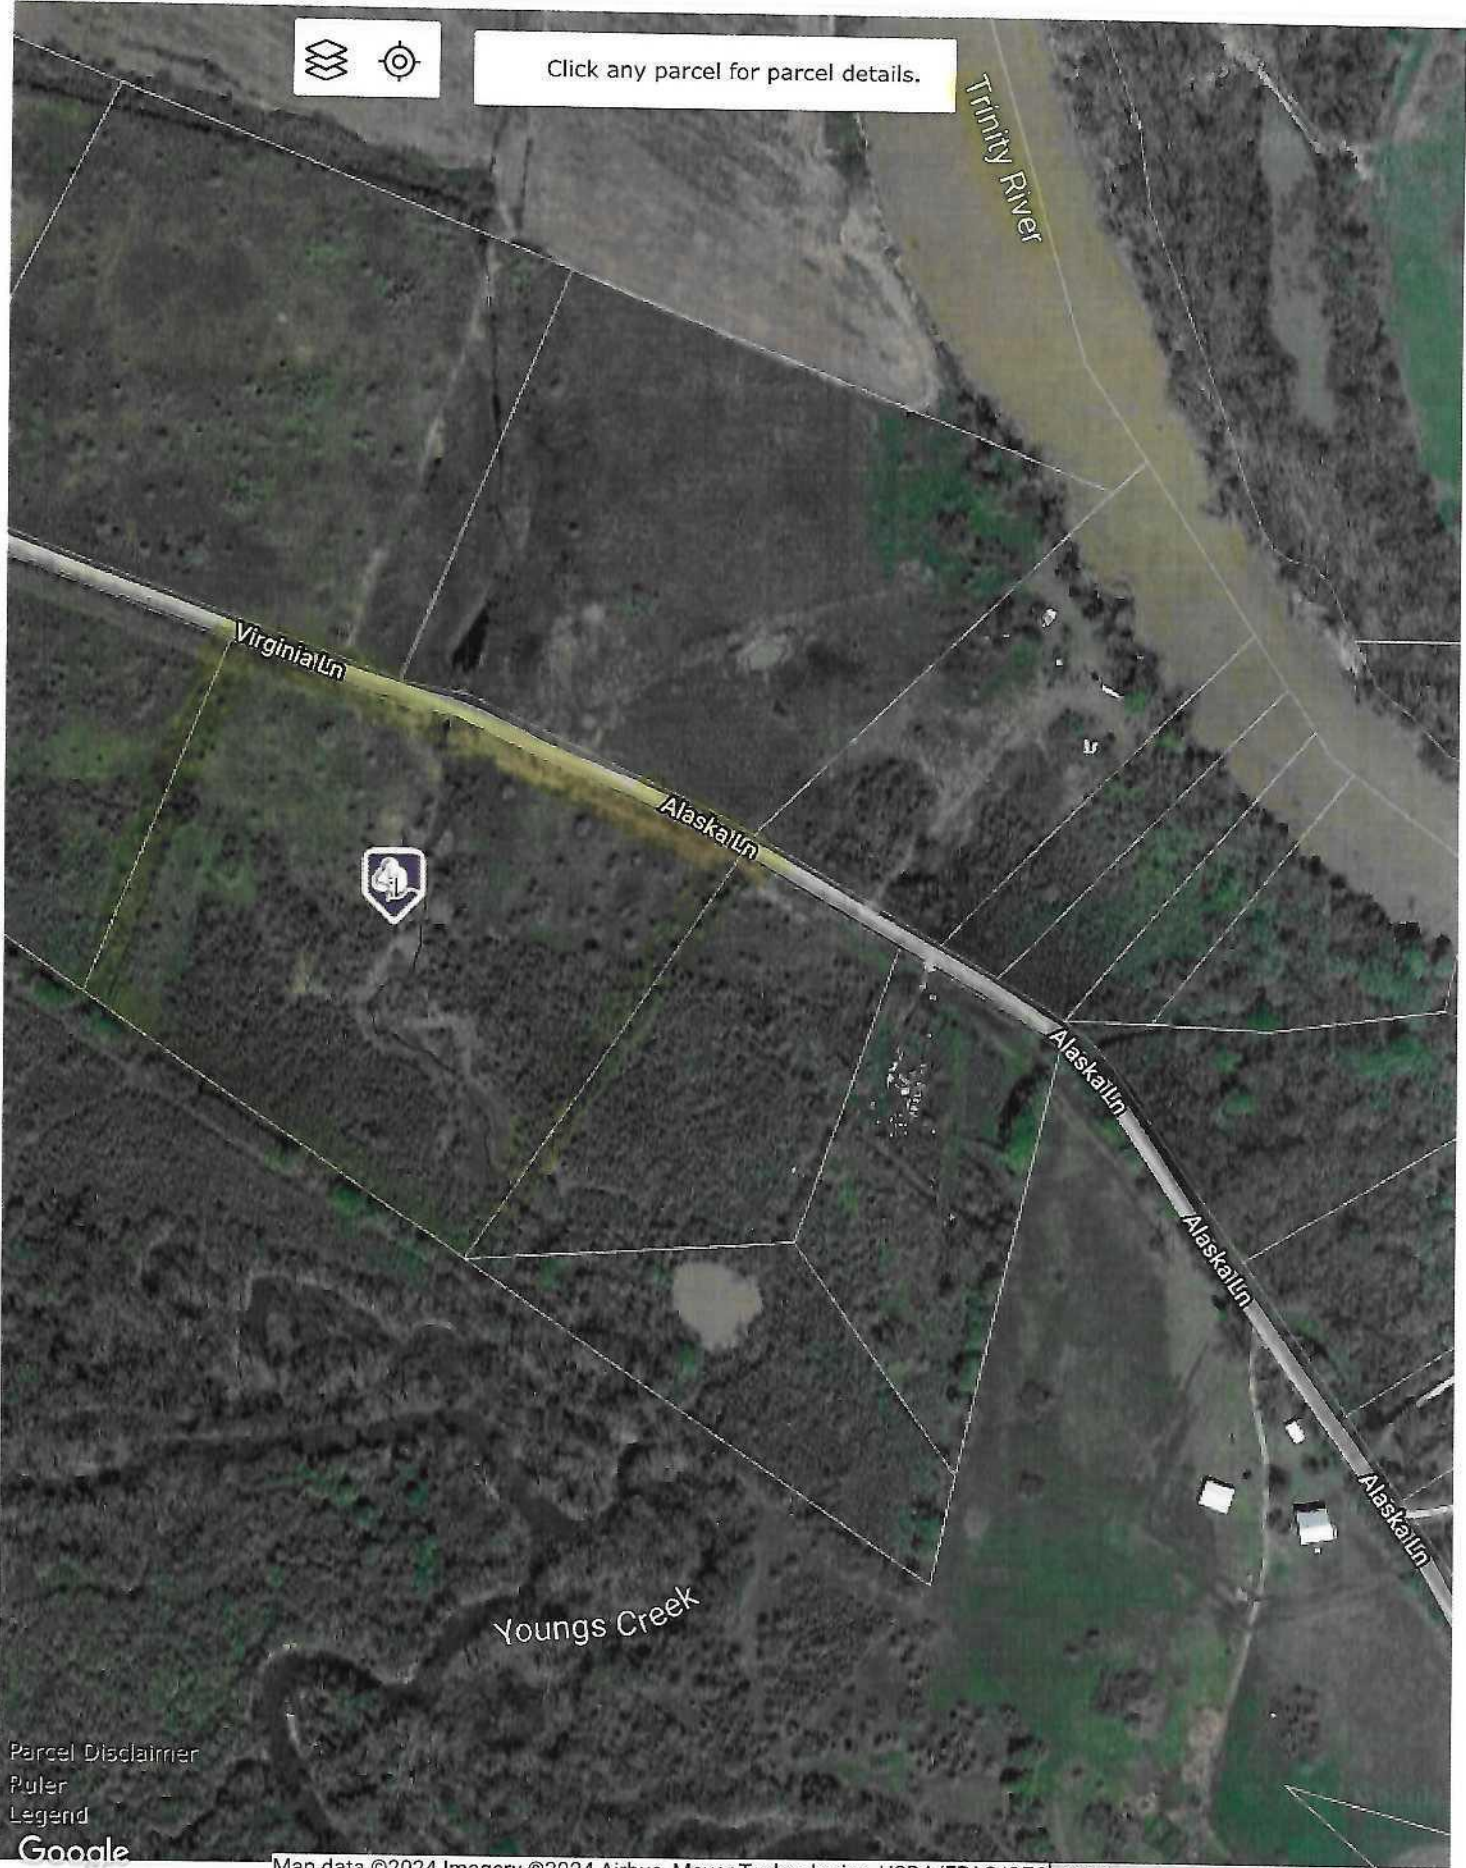

Click any parcel for parcel details.

Parcel Disclaimer
Puler
Legend