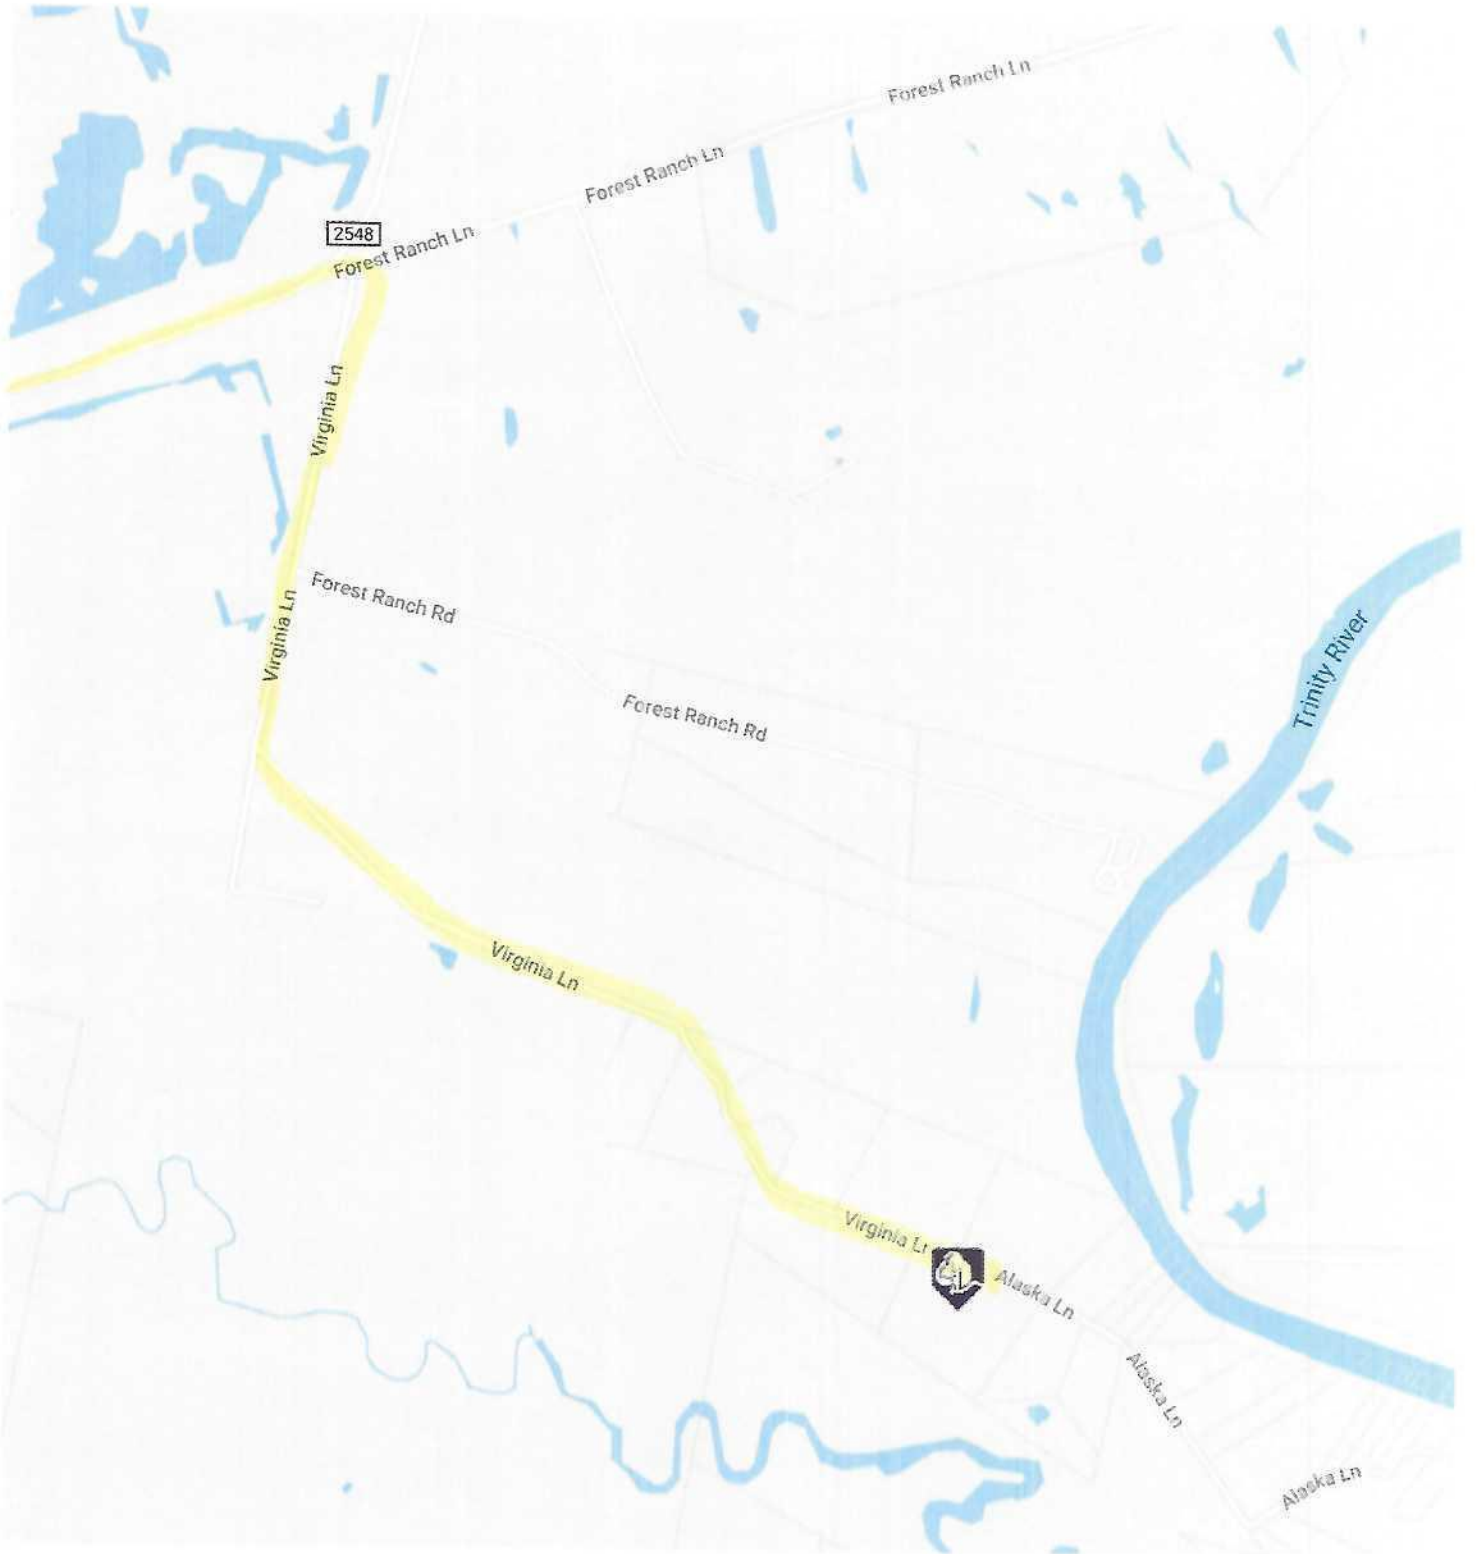

Click any parcel for parcel details.

Click any parcel for parcel details.

Click any parcel for parcel details.

Click any parcel for parcel details.

Parcel Disclaimer
Ruler
Legend

Click any parcel for parcel details.

Click any parcel for parcel details.

Coastal 100-Year Floodway

Coastal 100-year Floodplain

100-year Floodway

100-year Flood

Parcel Disclaimer

500-year Floodplain incl. levee protected area

Out of Special Flood Hazard Area

Ruler

Legend