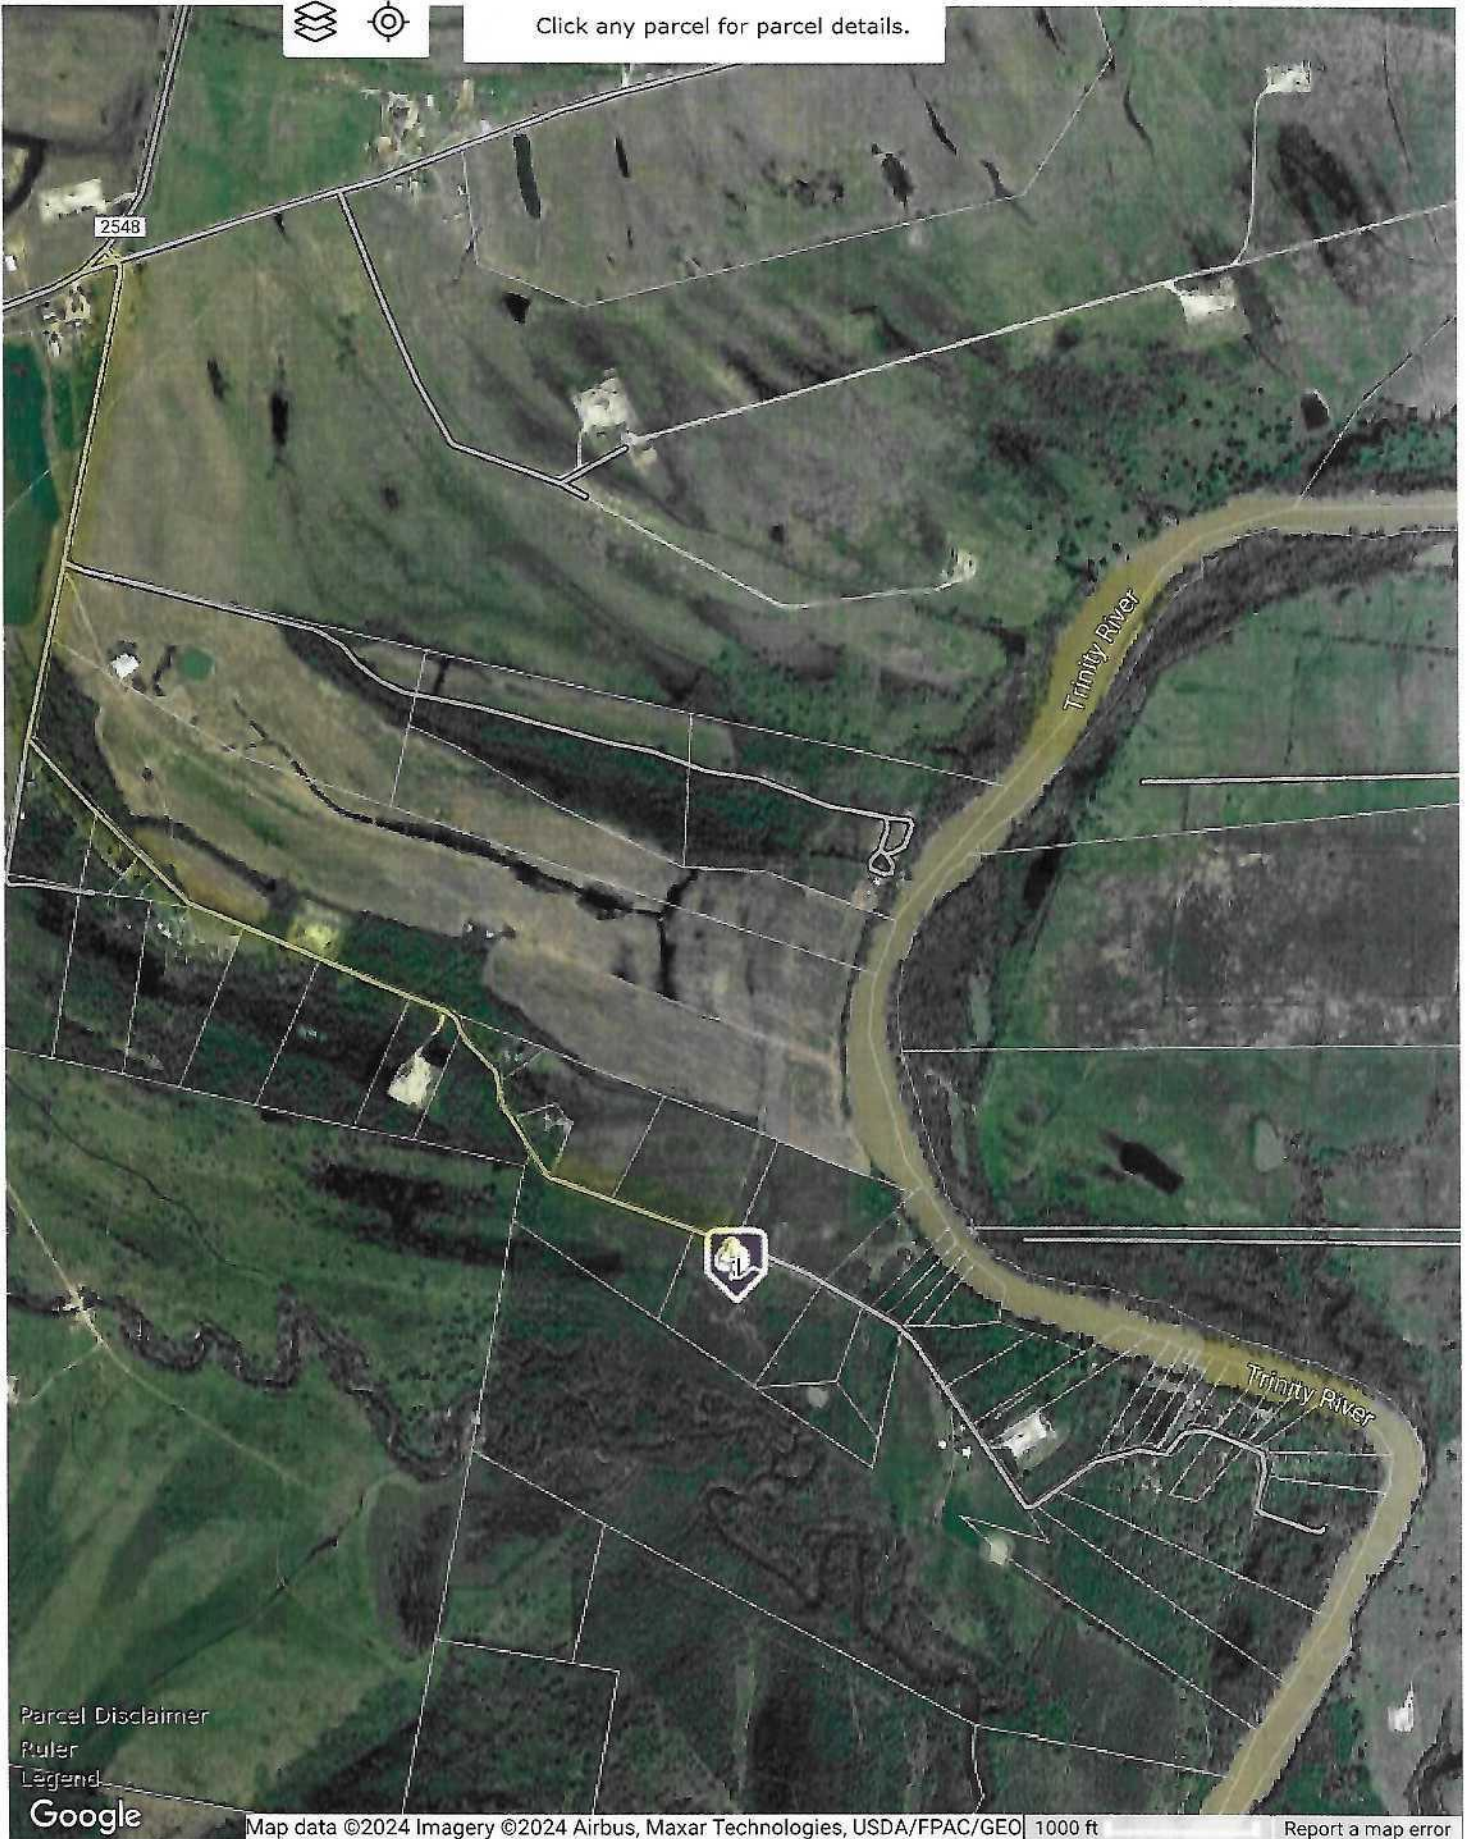

Click any parcel for parcel details.

Click any parcel for parcel details.

Click any parcel for parcel details.

Click any parcel for parcel details.

Parcel Disclaimer
Ruler
Legend

Click any parcel for parcel details.

Parcel Disclaimer
Puler
Legend

Click any parcel for parcel details.

Parcel Disclaimer
Puler
Legend

Click any parcel for parcel details.

Parcel Disclaimer
Ruler
Legend

Click any parcel for parcel details.

Parcel Disclaimer
Ruler
Legend

Click any parcel for parcel details.

Coastal 100-Year Floodway

Coastal 100-year Floodplain

100-year Floodway

100-year Flood

Parcel Disclaimer

500-year Floodplain incl. levee protected area

Out of Special Flood Hazard Area

Ruler

Legend