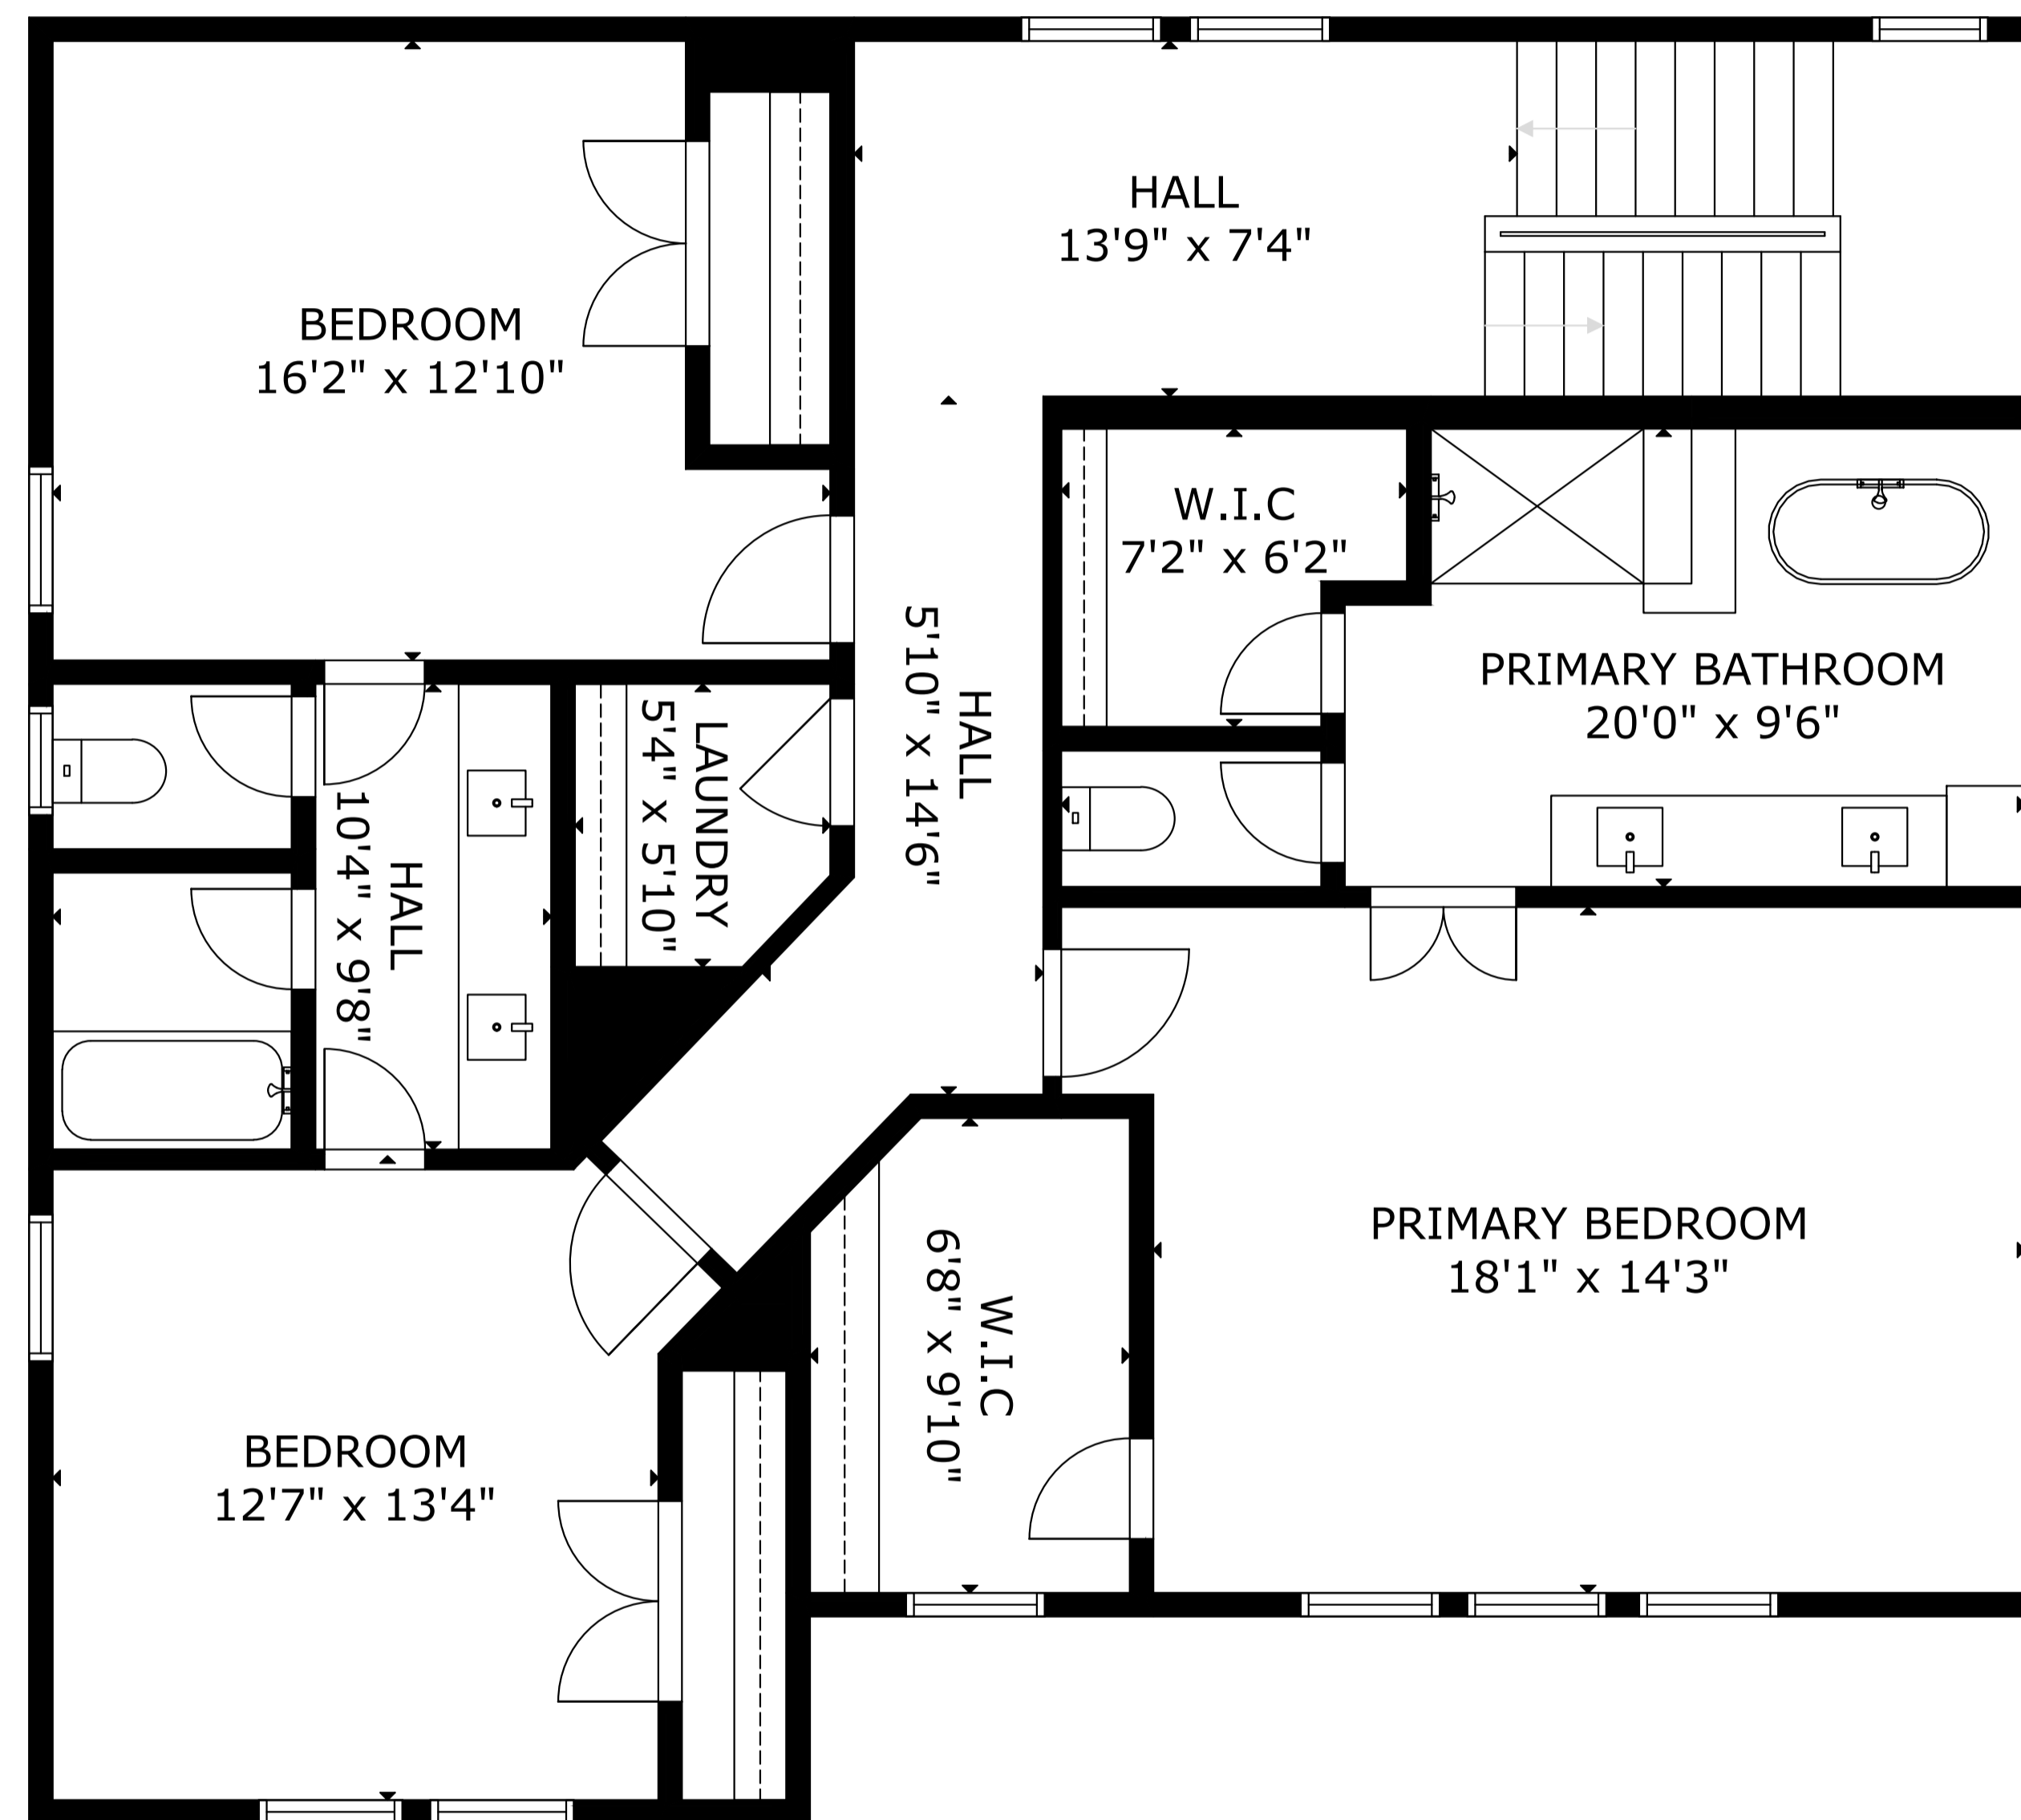

FLOOR 1

FLOOR 2

FLOOR 3

GROSS INTERNAL AREA
 TOTAL: 2,649 sq ft
 FLOOR 1: 868 sq ft, FLOOR 2: 1,384 sq ft, FLOOR 3: 397 sq ft
 SIZE AND DIMENSIONS ARE APPROXIMATE, ACTUAL MAY VARY