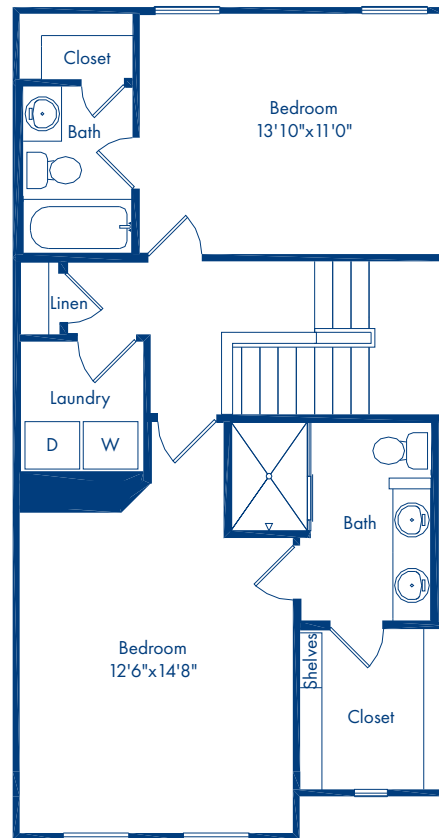

FIRST FLOOR

SECOND FLOOR

Model	Bedroom	Bath	Square Feet
Cypress	2	2.5	1297

Dimensions, floor plans, and window locations may vary from depictions.