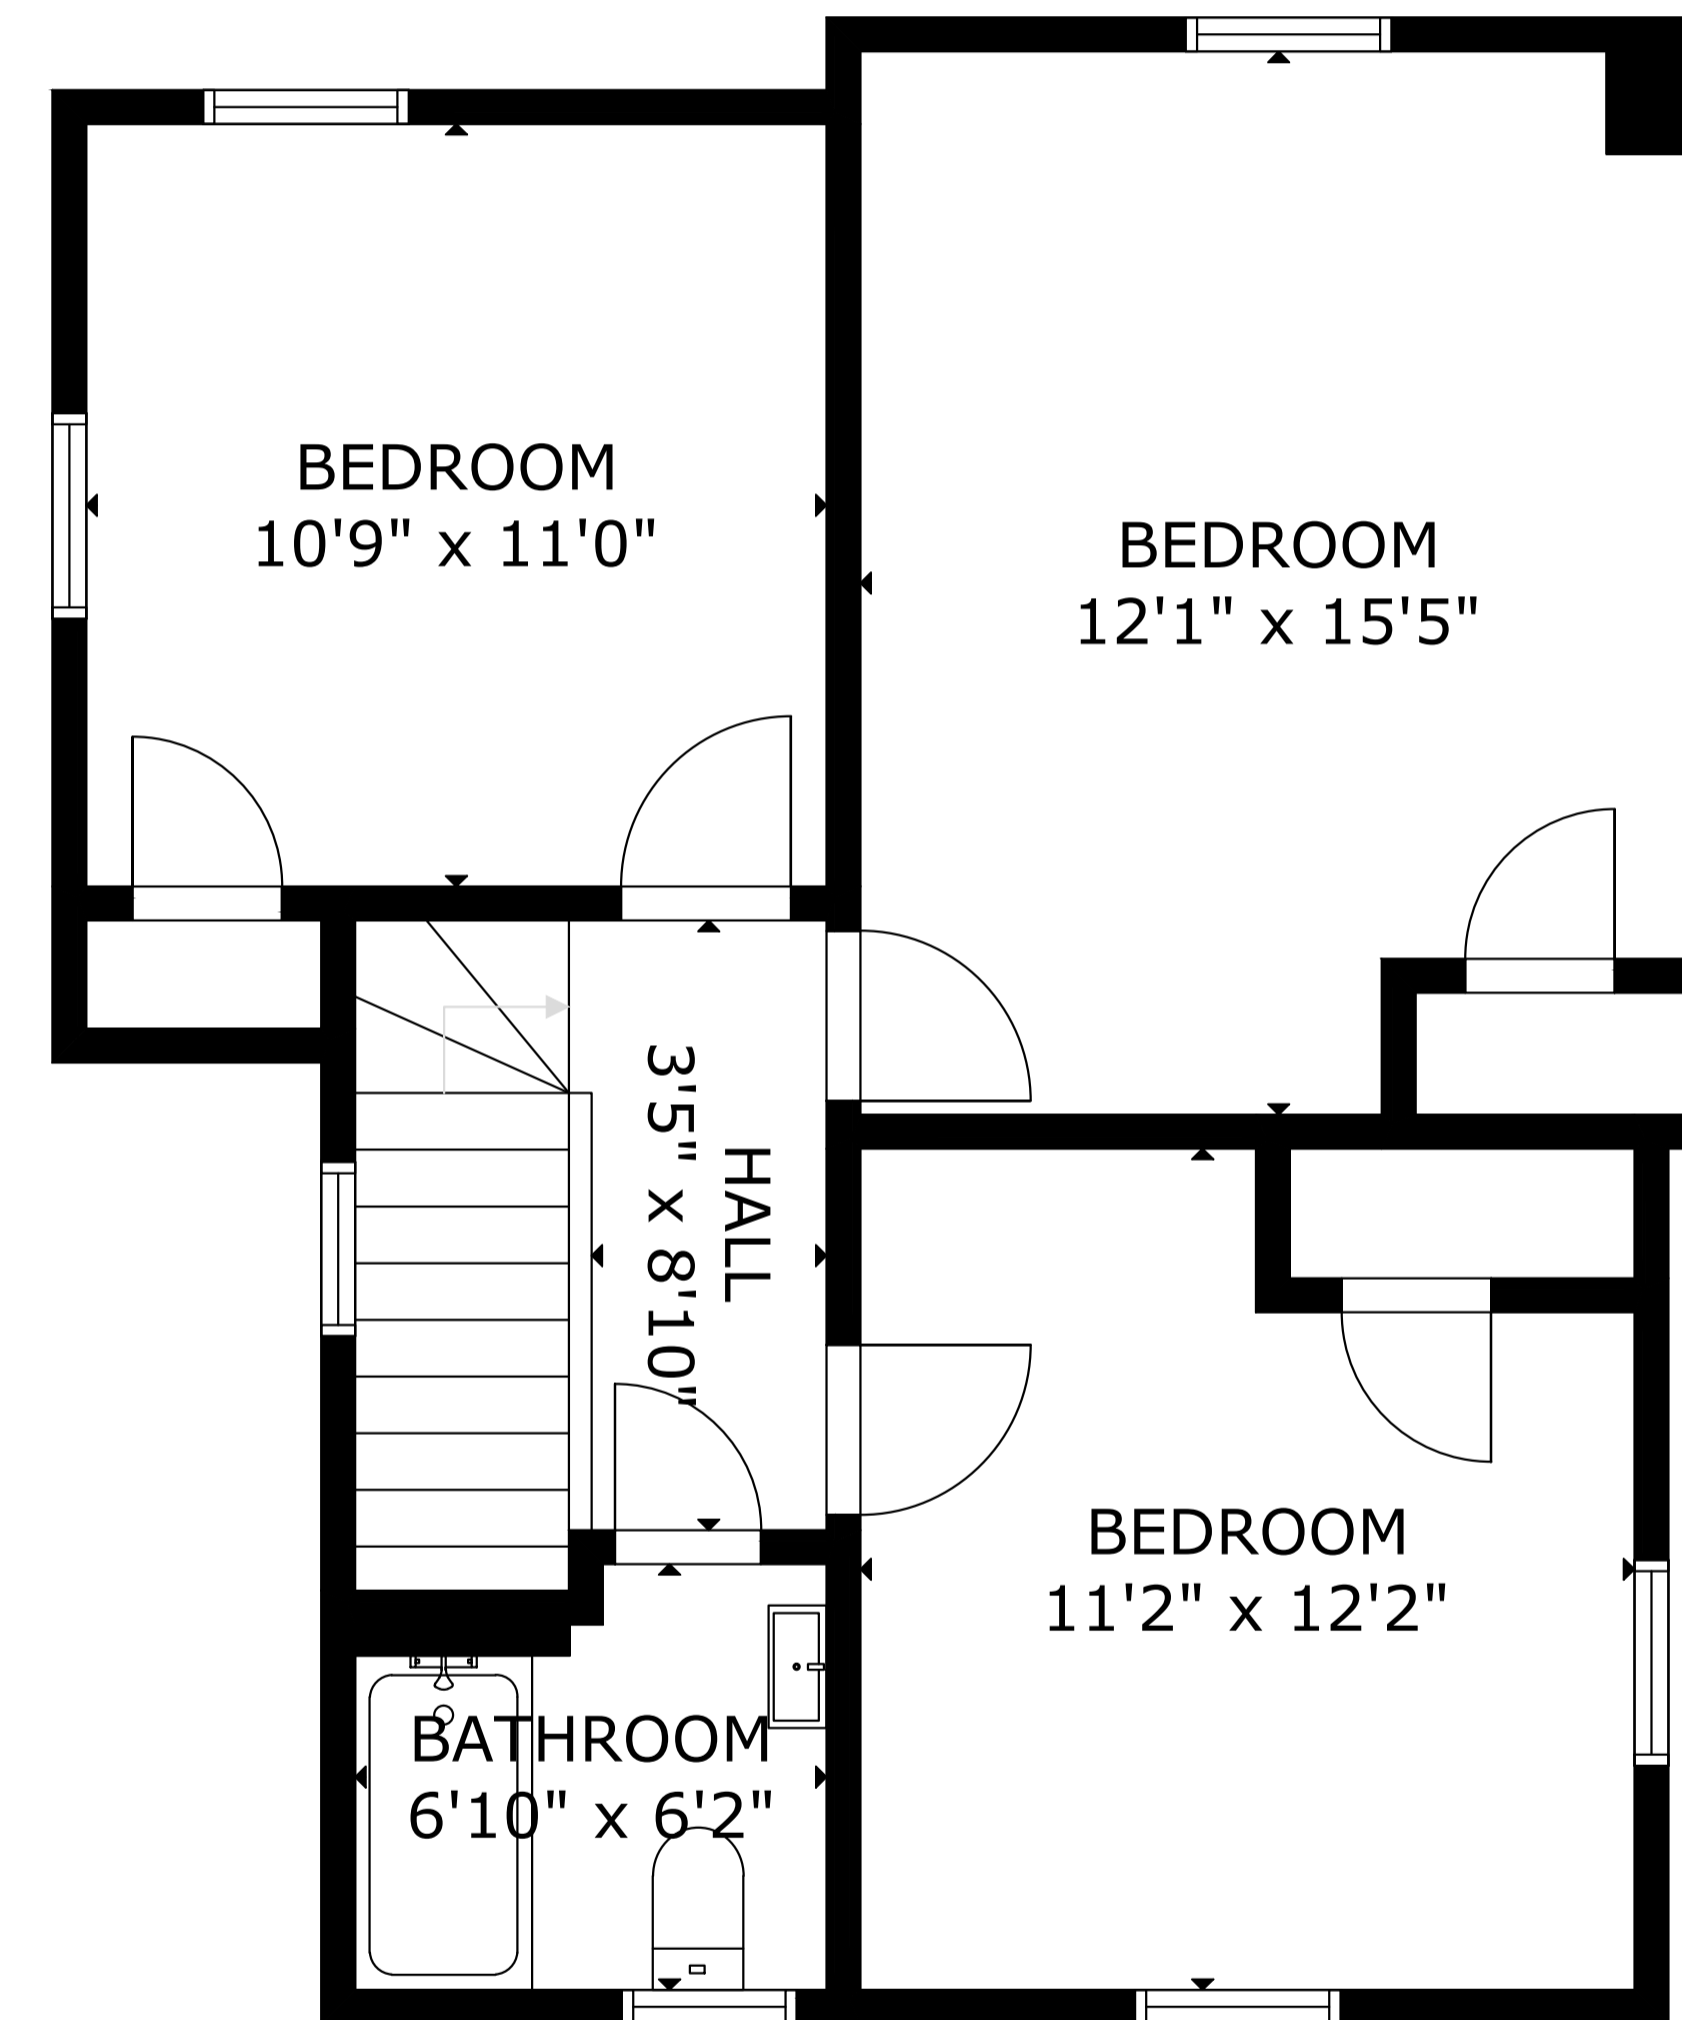

FLOOR 1

FLOOR 2

GROSS INTERNAL AREA
 TOTAL: 1,434 sq.ft
 FLOOR 1: 857 sq.ft, FLOOR 2: 577 sq.ft
 EXCLUDED AREA: PORCH: 94 sq.ft
 SIZE AND DIMENSIONS ARE APPROXIMATE, ACTUAL MAY VARY