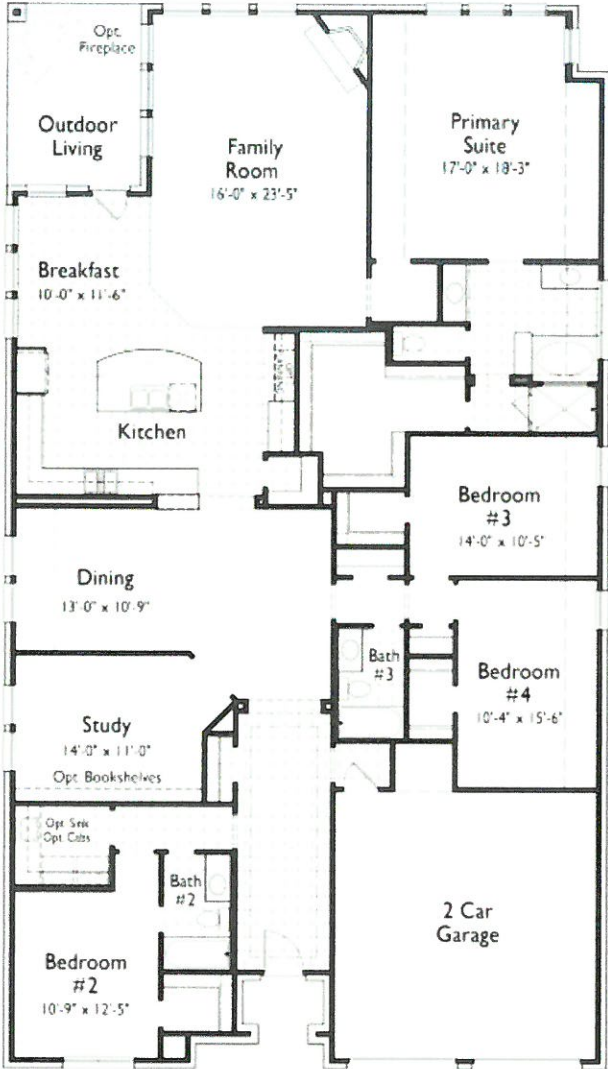

542 Plan in Woodforest: 55ft. lots

Starting at 4 Bedrooms | 3 Bathrooms | ~~2,789~~ sq ft

Extended Family Room + Primary suite *2,945 sq ft*

First floor