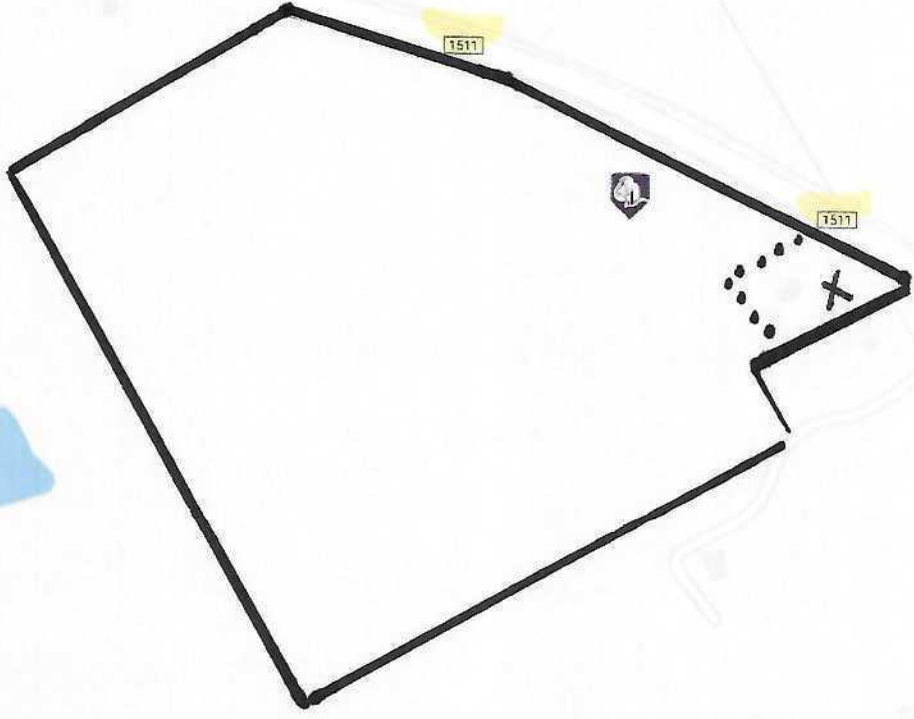

Click any parcel for parcel details.

Kurten
Parcel Disclaimer
Ruler
Legend

Click any parcel for parcel details.

Parcel Disclaimer
Ruler
Legend
Google

Click any parcel for parcel details.

Click any parcel for parcel details.

Click any parcel for parcel details.

X-Seller to retain Home w/ approx. 2 acres.

Parcel Disclaimer

Ruler
Legend

Click any parcel for parcel details.

111

289

1511

1511

1511

1511

Parcel Disclaimer

Ruler

Legend

.... X - Seller to retain home & approx 2 acres.