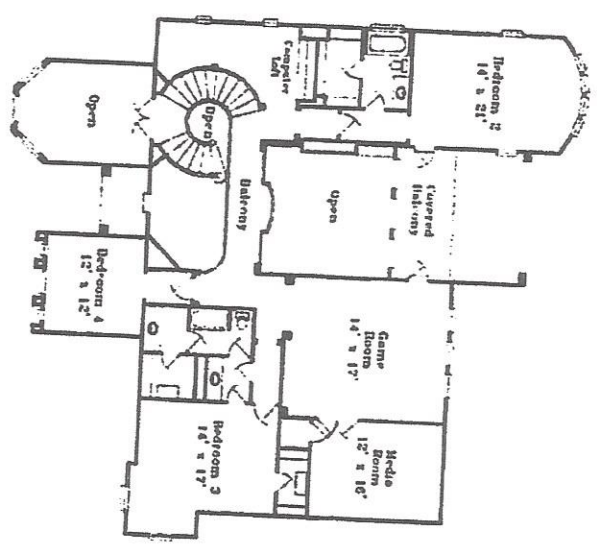

# 11511 Lago Verde Court

- 5 bedrooms, 4 1/2 baths, both formal, study
- 2-story entry with circular staircase leading to a raised study
- 2nd bedroom down with bath that can also be used as pool bath
- Computer loft at the top of stairs, separate media room off game room
- Granite countertops in kitchen and master bath.
- Panx finish in powder room and master bath
- Workshop in oversized 3-car garage. Sprinkler and security systems

First Floor

Second Floor

The Rendering and Floorplans contained herein are artist's illustrations and are shown for conceptual purposes only. Room dimensions and square footage are approximate. All aspects of the Rendering and Floorplan are subject to change without notice and do not create an express or implied contract. Only the exact and approved contract between the builder and the homeowner will be the basis of any representations or warranties regarding the home.