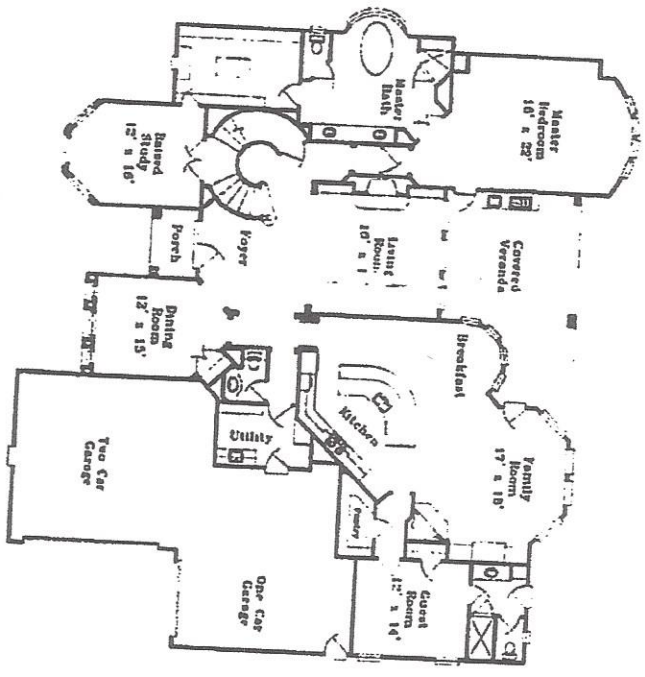

# 11511 Lago Verde Court

- 5 bedrooms, 4 1/2 baths, both formal, study
- 2-story entry with circular staircase leading to a raised study
- 2nd bedroom down with bath that can also be used as pool bath
- Computer loft at the top of stairs, separate media room off game room
- Granite countertops in kitchen and master bath.
- Panx finish in powder room and master bath
- Workshop in oversized 3-car garage. Sprinkler and security systems

First Floor

Second Floor

The Rendering and Floorplans contained herein are artist's illustrations and are shown for conceptual purposes only. Room dimensions and square footage are approximate. All aspects of the Rendering and Floorplan are subject to change without notice and do not create an express or implied contract. Only the exact and approved contract between the builder and the homeowner will be the basis of any representations or warranties regarding the home.