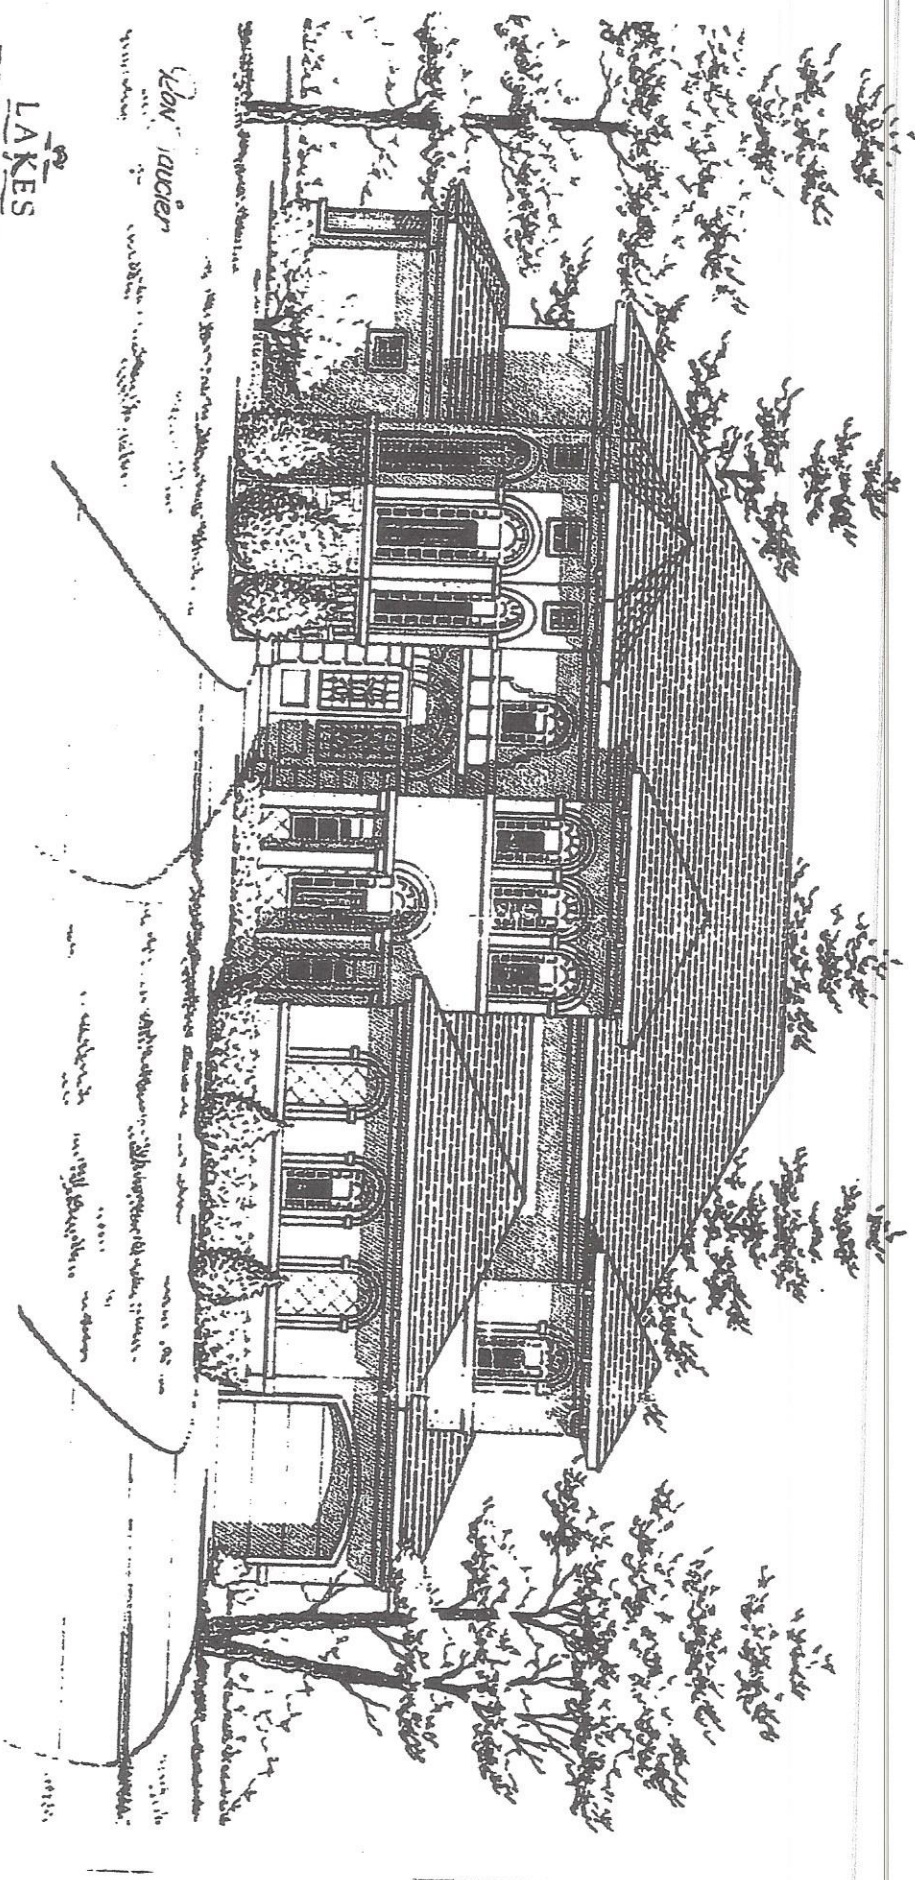

ESTATE CUSTOM HOMES

ELLA TERRA
LAKES

lakes@bellaterra.com
@lakes@bellaterra.com
281.412.9929

Westport
11511 Lago Verde Court