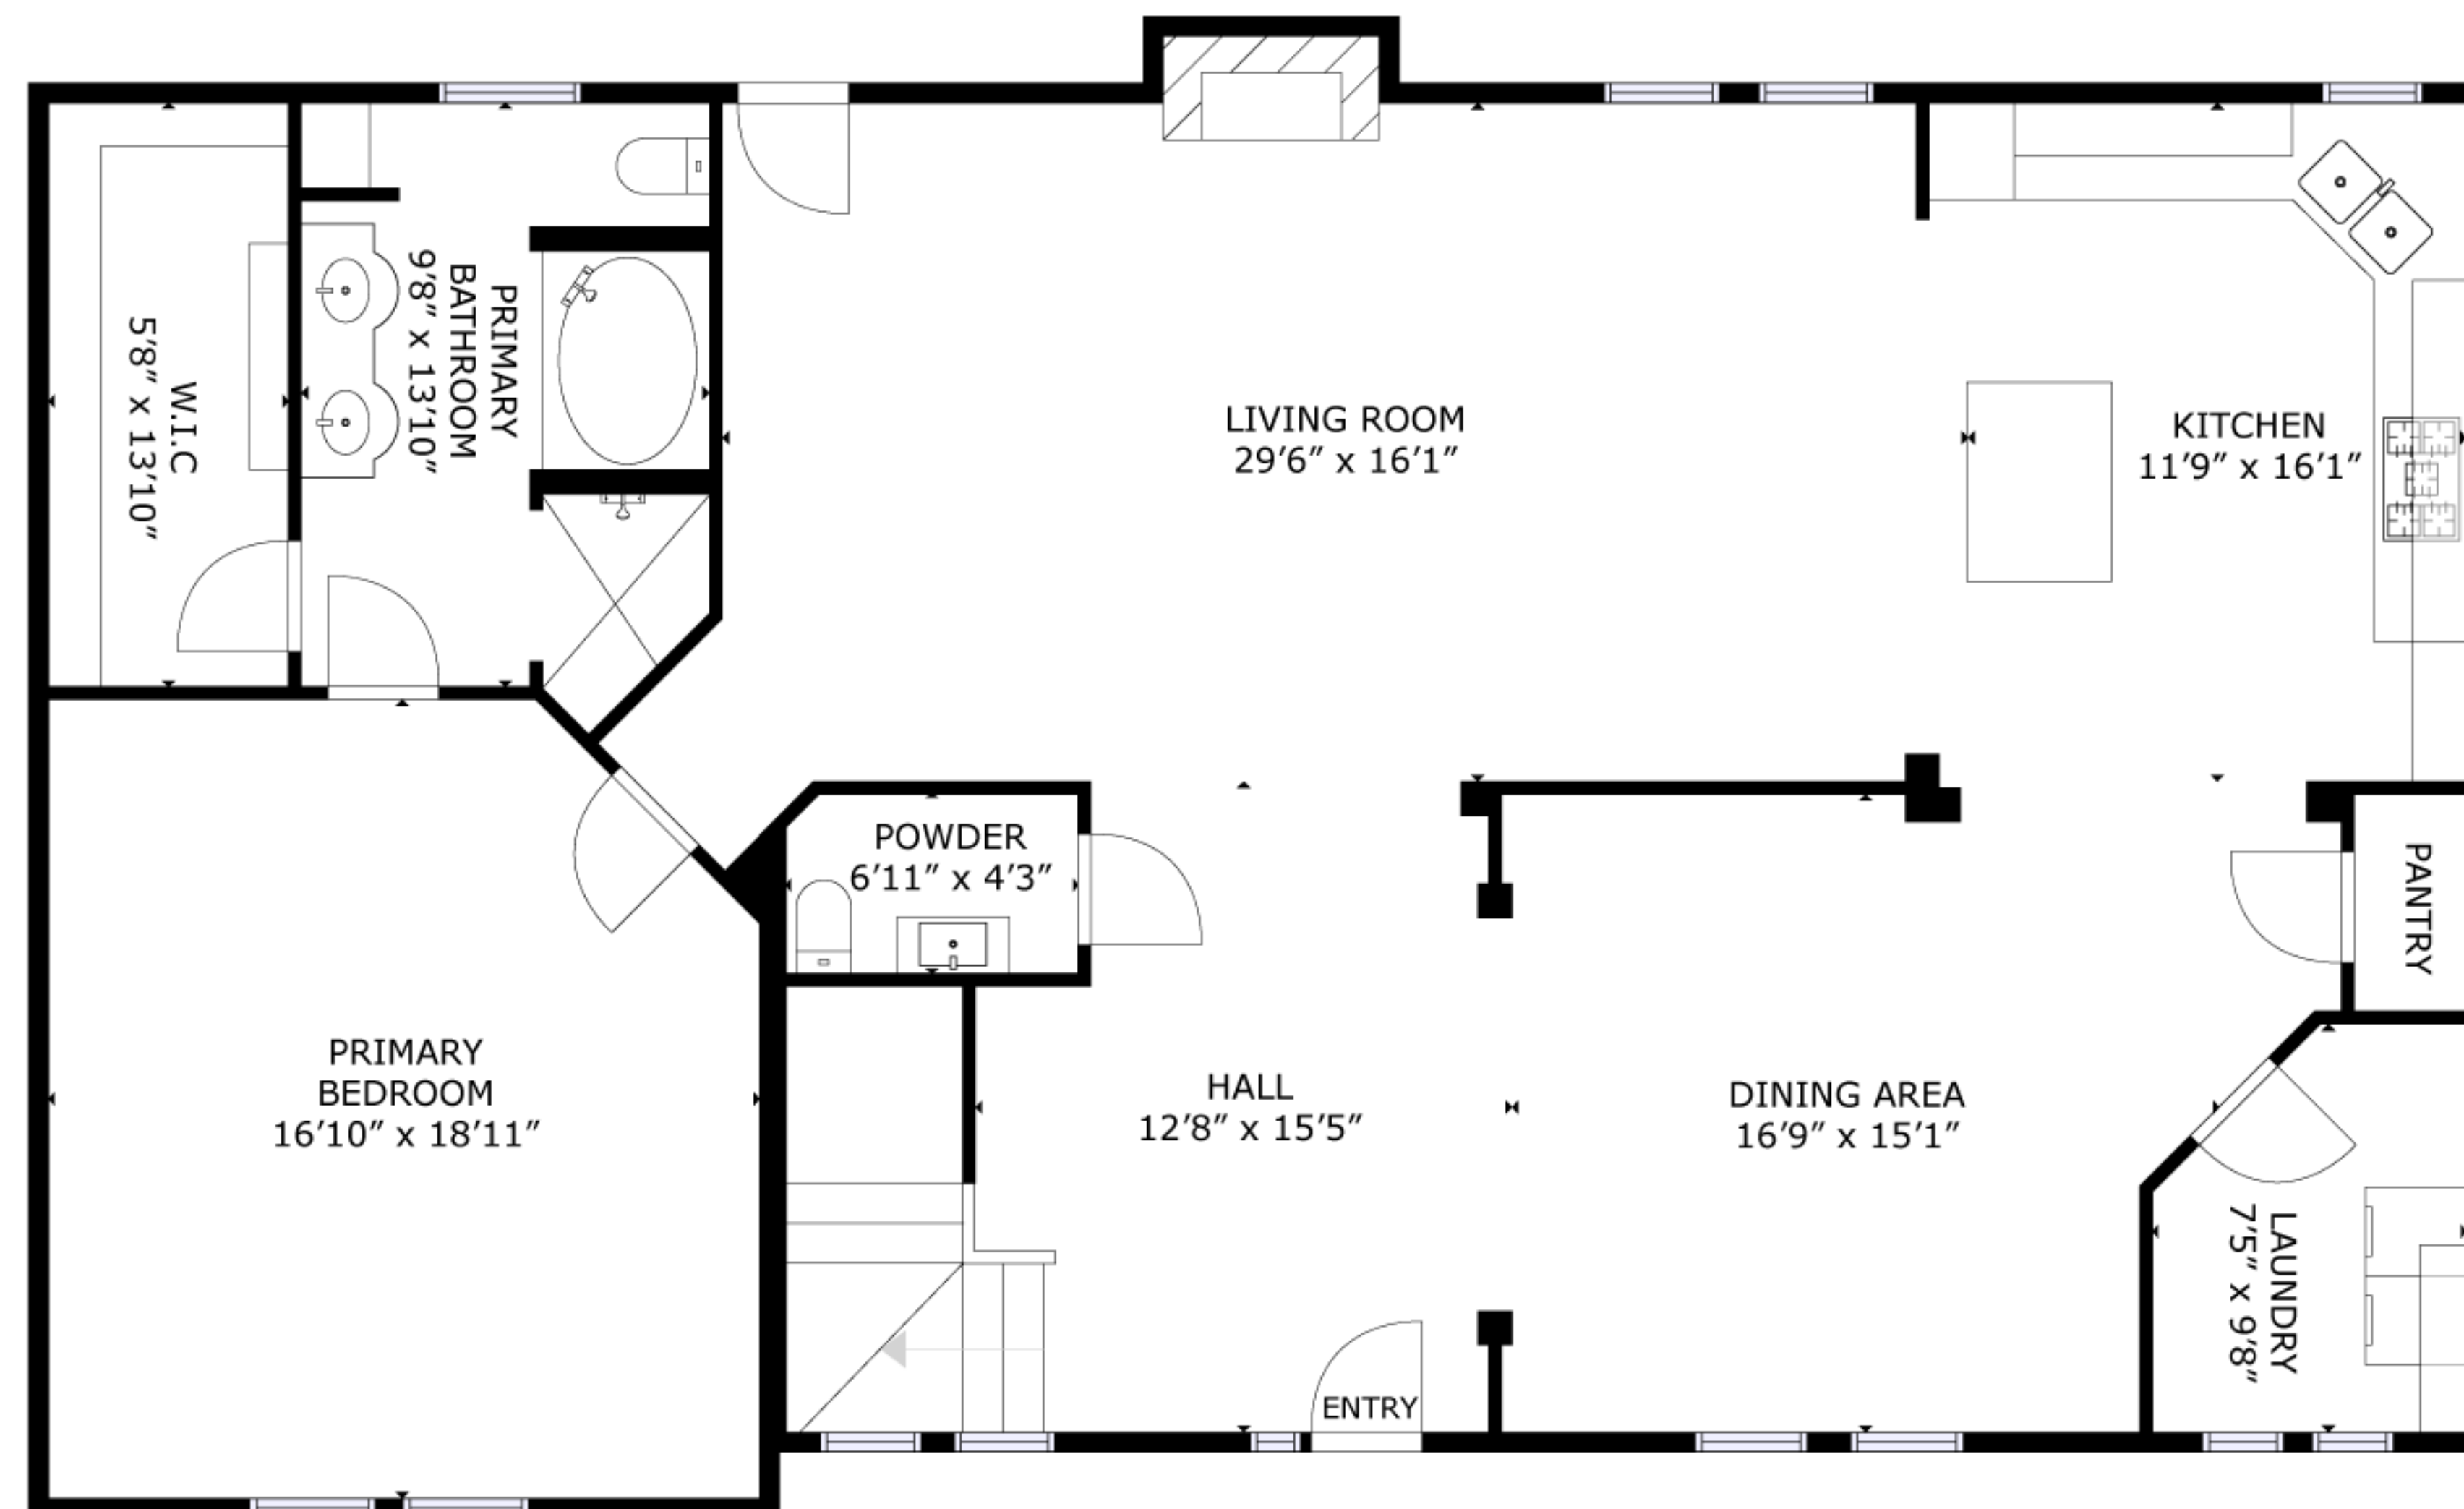

FLOOR 2

FLOOR 1

GROSS INTERNAL AREA  
 FLOOR 1: 1811 sq.ft, FLOOR 2: 1730 sq.ft  
 TOTAL: 3541 sq.ft  
 SIZES AND DIMENSIONS ARE APPROXIMATE, ACTUAL MAY VARY.