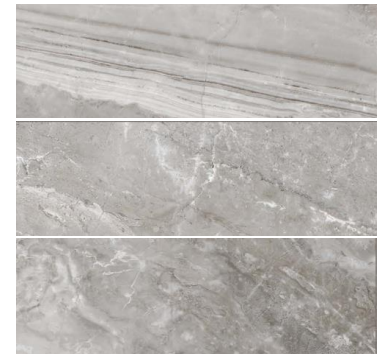

VILLAS ON JANISCH

528, 530

SECONDARY BATH – 1st Floor

VANITY LIGHT

MIRROR

WALL TILE

COUNTER

FLOORING