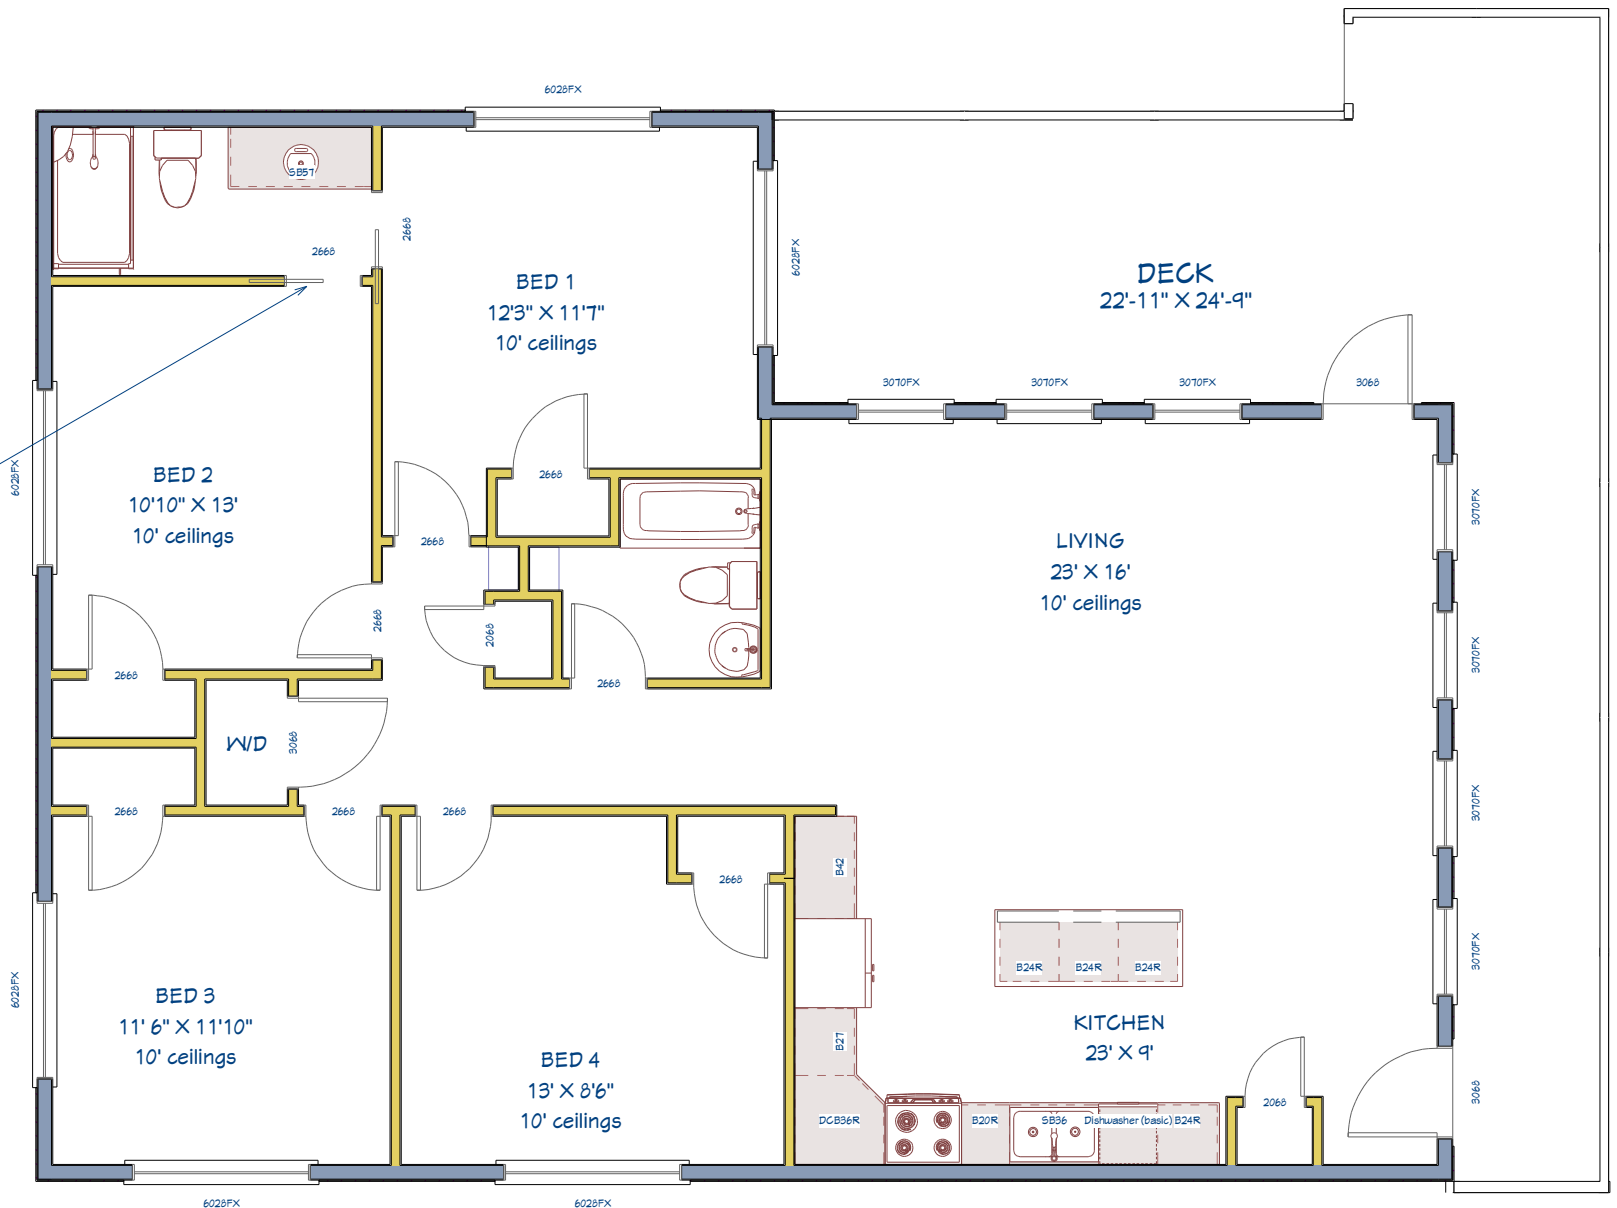

option to delete bathroom door for private master bath

LIVING AREA
1491 SQ FT