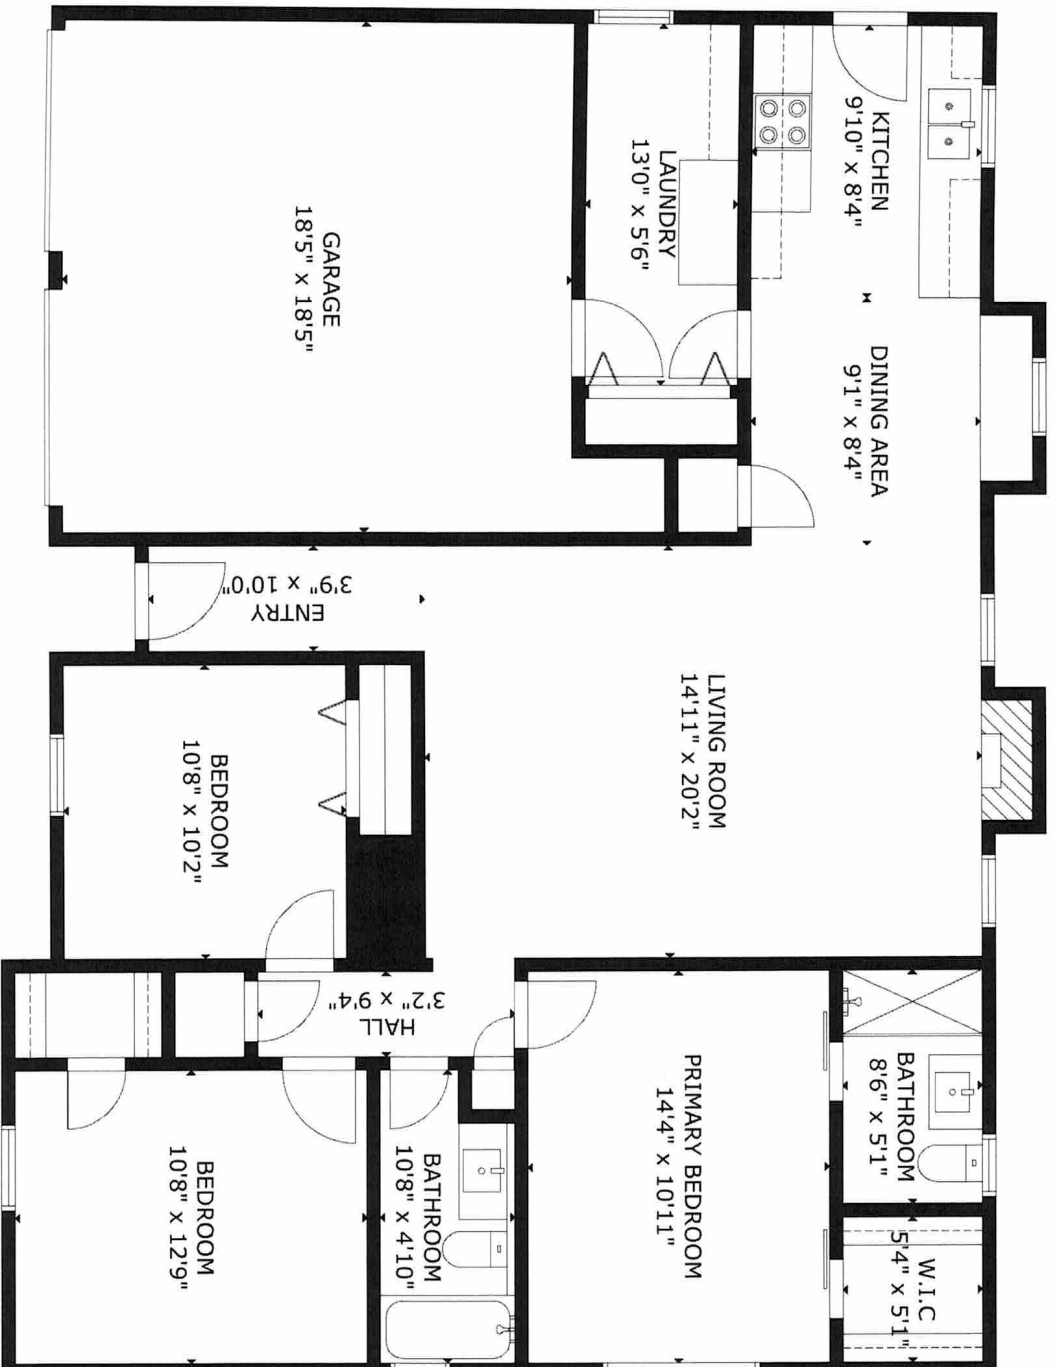

13642 Greenridge Dr, Sugar Land, TX, 77498, US

FLOOR 1

GROSS INTERNAL AREA
TOTAL: 1229 sq ft
FLOOR 1: 1279 sq ft
EXCLUDED AREAS: GARAGE: 349 sq ft
SIZE AND DIMENSIONS ARE APPROXIMATE. ACTUAL MAY VARY