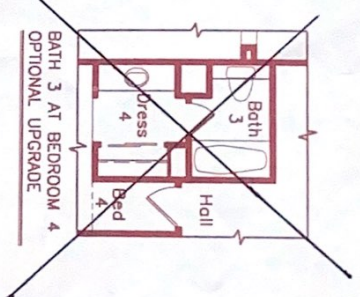

Providence

Celery White Lexington Brick

This home offers approximately 2,797 square feet of living area

6202 MORGAN CANYON CT.
KATY, TX 77450

all 3
2'10 1/4" w x 6'10 1/2" L
3
2'10 1/2" w x 5'11 1/2" L

In our program of continual improvement, Pulte Home Corporation reserves the right to revise specifications and dimensions without notice. Plan may be reversed. Window location, roof line, porches, and square footage may vary by elevation.

Providence

A

6202 MORGAN CANYON CT.

C

D

*Colony Update
Lexington Blvd*

Providence

This home offers approximately 2,797 square feet of living area.

62Φ2 MORGAN CANYON CT.
KATY, TX 77450

all 3
2' 10 1/2" w x 6' 10 3/4" h
2' 10 1/2" w x 5' 11 1/2" h

In our program of continual improvement, Pulte Home Corporation reserves the right to revise specifications and dimensions without notice. Plan may be reversed. Window location, roof line, porches, and square footage may vary by elevation.