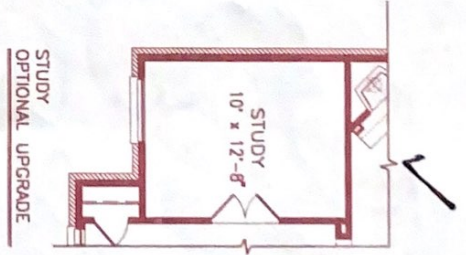

Providence

Celery White Lexington Brick

This home offers approximately 2,797 square feet of living area

6202 MORGAN CANYON CT.
KATY, TX 77450

all 3
2'10 1/4" w x 6'10 1/2" L
3
2'10 1/2" w x 5'11 1/2" L

In our program of continual improvement, Pulte Home Corporation reserves the right to revise specifications and dimensions without notice. Plan may be reversed. Window location, roof line, porches, and square footage may vary by elevation.

Providence

A

6202 MORGAN CANYON CT.

C

D

*Colony Update
Lexington Blvd*

Providence

This home offers approximately 2,797 square feet of living area.

62Φ2 MORGAN CANYON CT.
KATY, TX 77450

all 3
2' 10 1/2" w x 6' 10 3/4" h
2' 10 1/2" w x 5' 11 1/2" h

In our program of continual improvement, Pulte Home Corporation reserves the right to revise specifications and dimensions without notice. Plan may be reversed. Window location, roof line, porches, and square footage may vary by elevation.