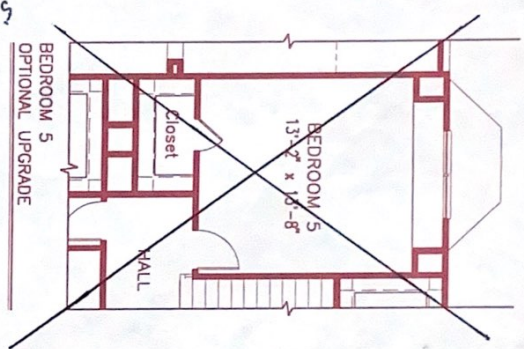

Providence

Celery White Lexington Brick

This home offers approximately 2,797 square feet of living area

6202 MORGAN CANYON CT.
KATY, TX 77450

all 3
2'10 1/4" w x 6'10 1/2" L
3
2'10 1/2" w x 5'11 1/2" L

In our program of continual improvement, Pulte Home Corporation reserves the right to revise specifications and dimensions without notice. Plan may be reversed. Window location, roof line, porches, and square footage may vary by elevation.

Providence

A

6202 MORGAN CANYON CT.

C

D

*Colony Update
Lexington Blvd*

Providence

This home offers approximately 2,797 square feet of living area.

62Φ2 MORGAN CANYON CT.
KATY, TX 77450

all 3
2' 10 1/2" w x 6' 10 3/4" h
2' 10 1/2" w x 5' 11 1/2" h

In our program of continual improvement, Pulte Home Corporation reserves the right to revise specifications and dimensions without notice. Plan may be reversed. Window location, roof line, porches, and square footage may vary by elevation.