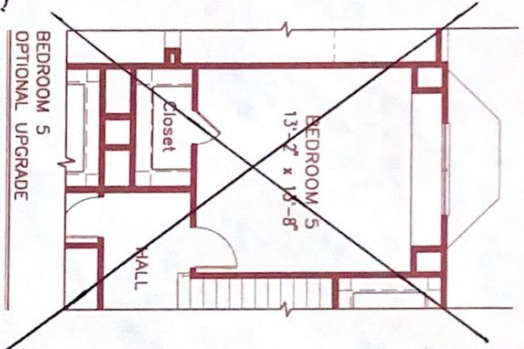

Providence

Celery White Lexington Brick

This home offers approximately 2,797 square feet of living area

6202 MORGAN CANYON CT.
KATY, TX 77450

all 3
2'10 1/4" w x 6'10 1/2" L
3
2'10 1/2" w x 5'11 1/2" L

In our program of continual improvement, Pulte Home Corporation reserves the right to revise specifications and dimensions without notice. Plan may be reversed. Window location, roof line, porches, and square footage may vary by elevation.

Providence

A

6202 MORGAN CANYON CT.

C

D

*Colony Update
Lexington Blvd*

Providence

This home offers approximately 2,797 square feet of living area.

62Φ2 MORGAN CANYON CT.
KATY, TX 77450

all 3
2' 10 1/2" w x 6' 10 3/4" h
2' 10 1/2" w x 5' 11 1/2" h

In our program of continual improvement, Pulte Home Corporation reserves the right to revise specifications and dimensions without notice. Plan may be reversed. Window location, roof line, porches, and square footage may vary by elevation.