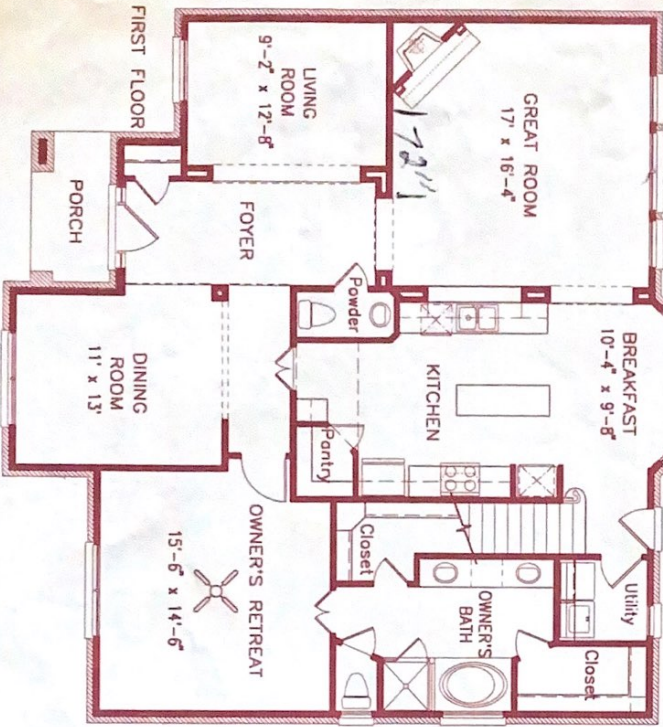

Providence

Celery White Lexington Brick

This home offers approximately 2,797 square feet of living area

6202 MORGAN CANYON CT.
KATY, TX 77450

all 3
2'10 1/4" w x 6'10 1/2" L
3
2'10 1/2" w x 5'11 1/2" L

In our program of continual improvement, Pulte Home Corporation reserves the right to revise specifications and dimensions without notice. Plan may be reversed. Window location, roof line, porches, and square footage may vary by elevation.

Providence

A

6202 MORGAN CANYON CT.

C

D

*Colony Update
Lexington Blvd*

Providence

This home offers approximately 2,797 square feet of living area.

62Φ2 MORGAN CANYON CT.
KATY, TX 77450

all 3
2' 10 1/2" w x 6' 10 3/4" h
2' 10 1/2" w x 5' 11 1/2" h

In our program of continual improvement, Pulte Home Corporation reserves the right to revise specifications and dimensions without notice. Plan may be reversed. Window location, roof line, porches, and square footage may vary by elevation.