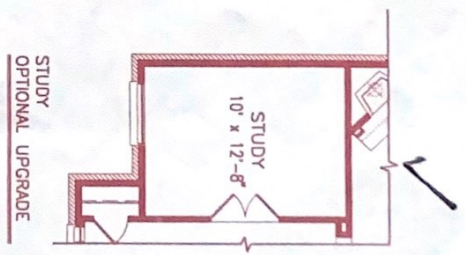

Providence

Celery White Lexington Brick

This home offers approximately 2,797 square feet of living area

6202 MORGAN CANYON CT.
KATY, TX 77450

all 3
2'10 1/4" w x 6'10 1/2" L
3
2'10 1/2" w x 5'11 1/2" L

In our program of continual improvement, Pulte Home Corporation reserves the right to revise specifications and dimensions without notice. Plan may be reversed. Window location, roof line, porches, and square footage may vary by elevation.

Providence

A

6202 MORGAN CANYON CT.

C

D

*Colony Update
Lexington Blvd*

Providence

This home offers approximately 2,797 square feet of living area.

62Φ2 MORGAN CANYON CT.
KATY, TX 77450

all 3
2' 10 1/2" w x 6' 10 3/4" h
2' 10 1/2" w x 5' 11 1/2" h

In our program of continual improvement, Pulte Home Corporation reserves the right to revise specifications and dimensions without notice. Plan may be reversed. Window location, roof line, porches, and square footage may vary by elevation.