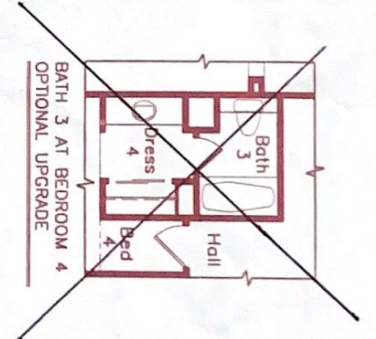

Providence

Celery White Lexington Brick

This home offers approximately 2,797 square feet of living area

6202 MORGAN CANYON CT.
KATY, TX 77450

all 3
2'10 1/4" w x 6'10 1/2" L
3
2'10 1/2" w x 5'11 1/2" L

In our program of continual improvement, Pulte Home Corporation reserves the right to revise specifications and dimensions without notice. Plan may be reversed. Window location, roof line, porches, and square footage may vary by elevation.

Providence

A

6202 MORGAN CANYON CT.

C

D

*Colony Update
Lexington Blvd*

Providence

This home offers approximately 2,797 square feet of living area.

62Φ2 MORGAN CANYON CT.
KATY, TX 77450

all 3
2' 10 1/2" w x 6' 10 3/4" h
2' 10 1/2" w x 5' 11 1/2" h

In our program of continual improvement, Pulte Home Corporation reserves the right to revise specifications and dimensions without notice. Plan may be reversed. Window location, roof line, porches, and square footage may vary by elevation.