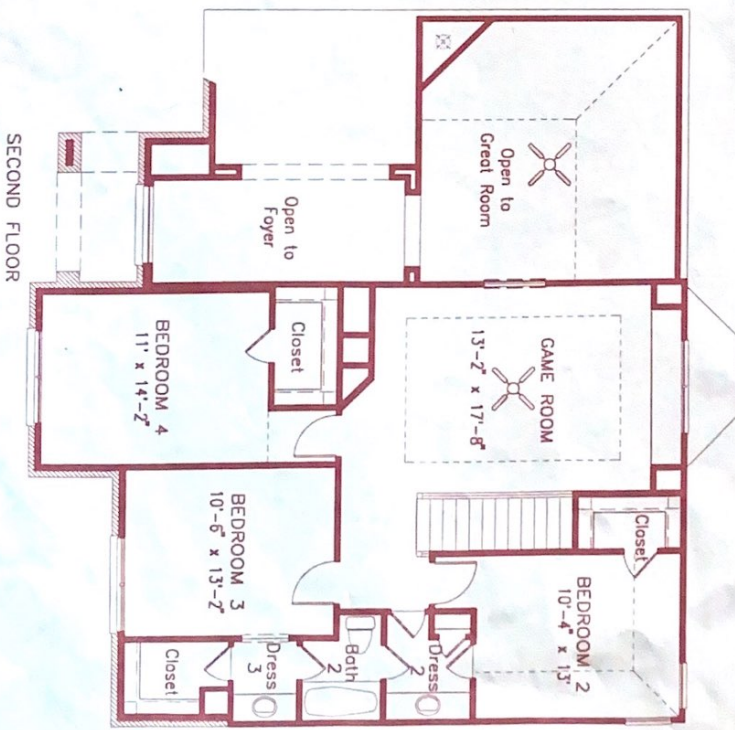

Providence

Celery White Lexington Brick

This home offers approximately 2,797 square feet of living area

6202 MORGAN CANYON CT.
KATY, TX 77450

all 3
2'10 1/4" w x 6'10 1/2" L
3
2'10 1/2" w x 5'11 1/2" L

In our program of continual improvement, Pulte Home Corporation reserves the right to revise specifications and dimensions without notice. Plan may be reversed. Window location, roof line, porches, and square footage may vary by elevation.

Providence

A

6202 MORGAN CANYON CT.

C

D

*Colony Update
Lexington Blvd*

Providence

This home offers approximately 2,797 square feet of living area.

62Φ2 MORGAN CANYON CT.
KATY, TX 77450

all 3
2' 10 1/2" w x 6' 10 3/4" h
2' 10 1/2" w x 5' 11 1/2" h

In our program of continual improvement, Pulte Home Corporation reserves the right to revise specifications and dimensions without notice. Plan may be reversed. Window location, roof line, porches, and square footage may vary by elevation.