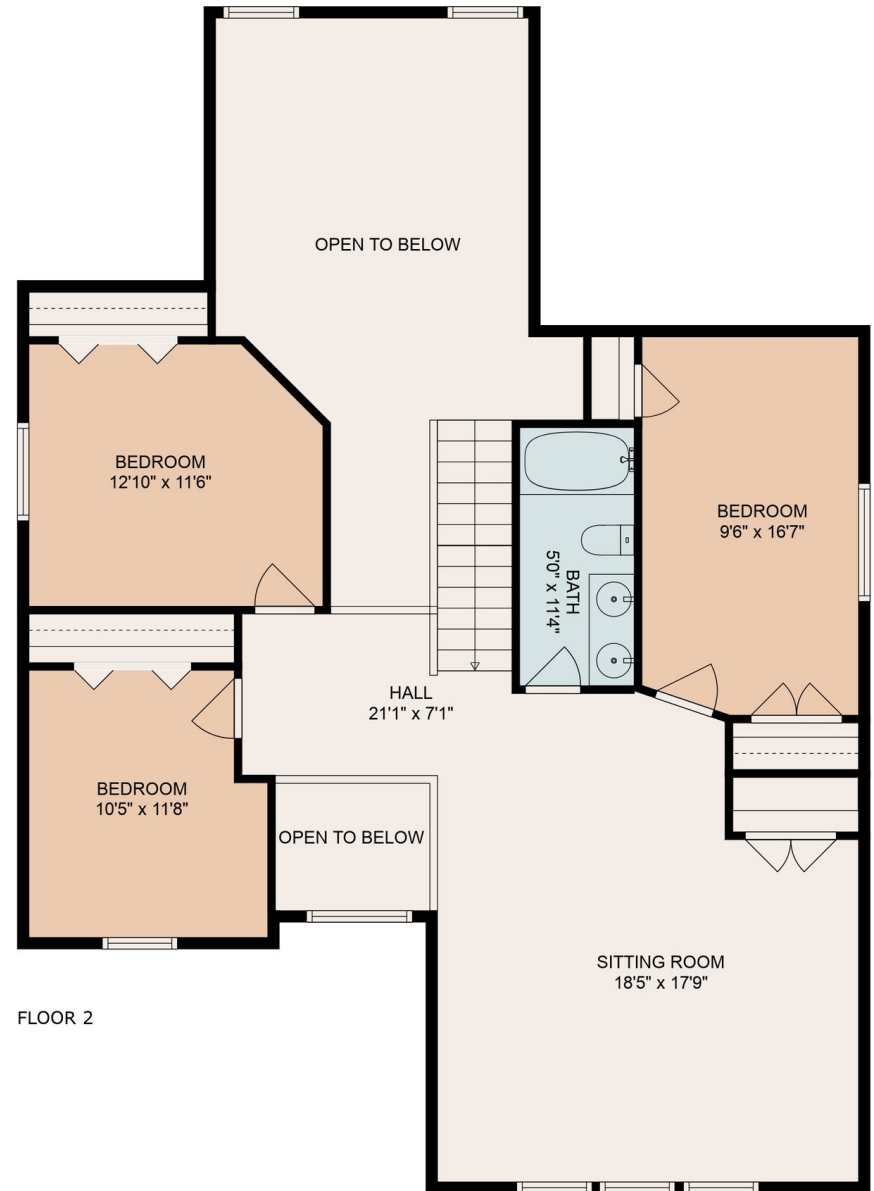

FLOOR 1

FLOOR 2

Total scanned area: 2528 sq. ft

SIZES AND DIMENSIONS ARE APPROXIMATE. ACTUAL MAY VARY.