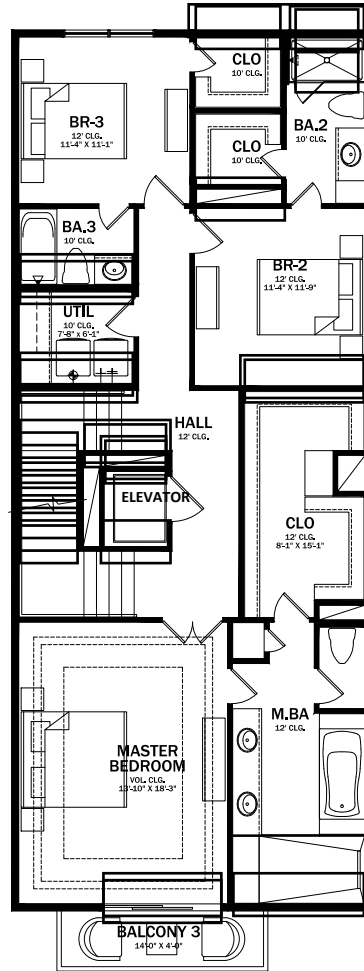

LAKE POINTE FLOORPLAN

4TH FLOOR

3RD FLOOR

2ND FLOOR

1ST FLOOR

UNIT A: 3700 SF