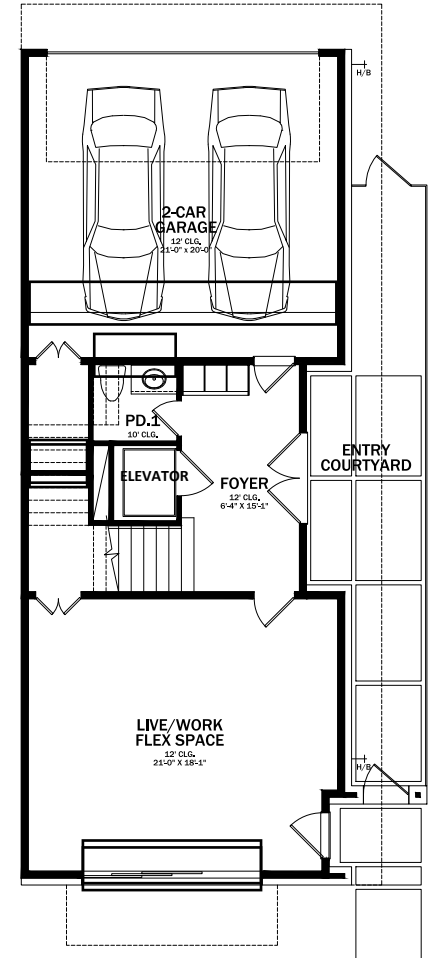

LAKE POINTE FLOORPLAN

4TH FLOOR

3RD FLOOR

2ND FLOOR

1ST FLOOR

UNIT A: 3700 SF