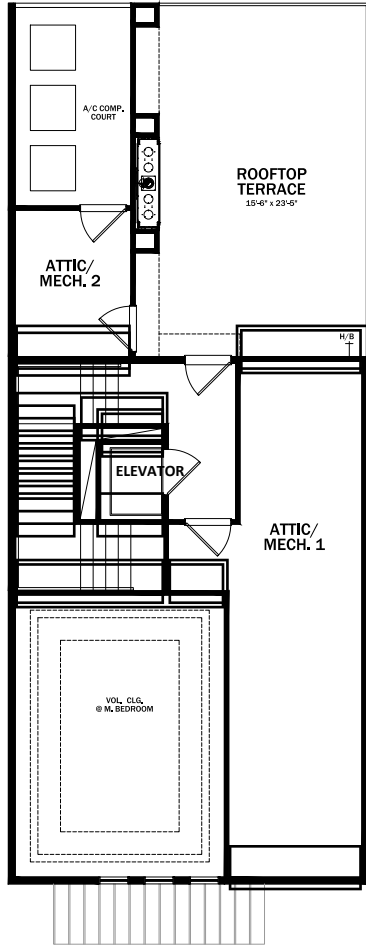

LAKE POINTE FLOORPLAN

4TH FLOOR

3RD FLOOR

2ND FLOOR

1ST FLOOR

UNIT A: 3700 SF