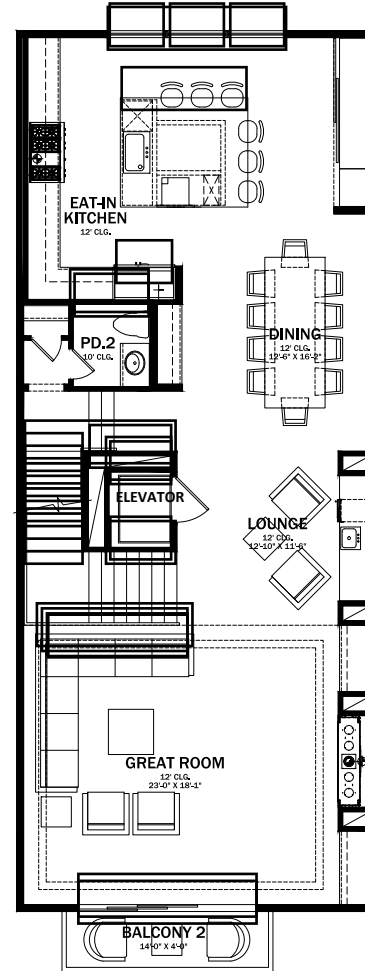

LAKE POINTE FLOORPLAN

4TH FLOOR

3RD FLOOR

2ND FLOOR

1ST FLOOR

UNIT A: 3700 SF