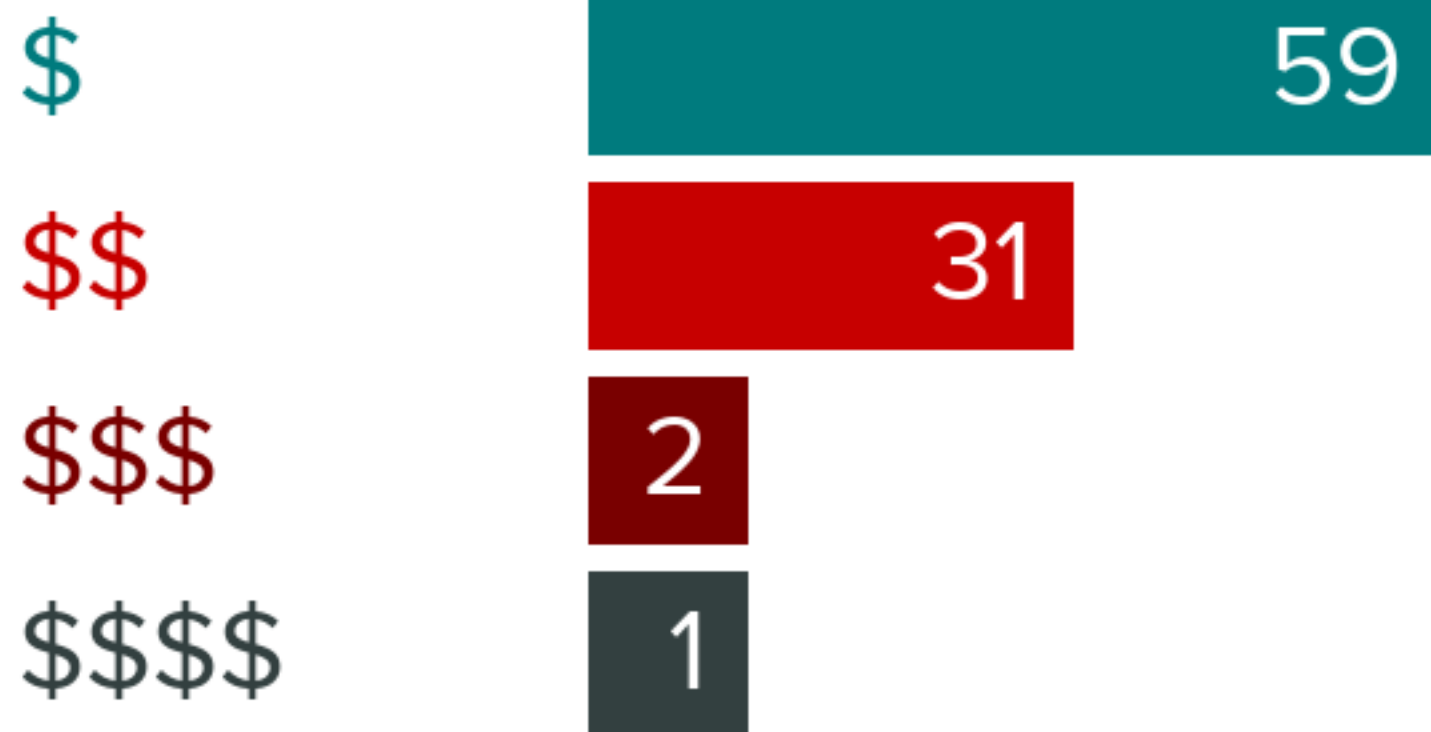

112 BENDING SHORE, LEAGUE CITY, TX 77573

FOOD REPORT

NEIGHBORHOOD EATS

This home is located near **90** moderately priced restaurants and has an **average** variety of cuisines.

101

WITHIN 5 MILES

GOOD EATS BY CATEGORY

FAST FOOD	15
AMERICAN	14
MEXICAN	14
SEAFOOD	10
INTERNATIONAL	8
PIZZA	8
ASIAN	8
BARBECUE	4
ITALIAN	4
OTHER	10