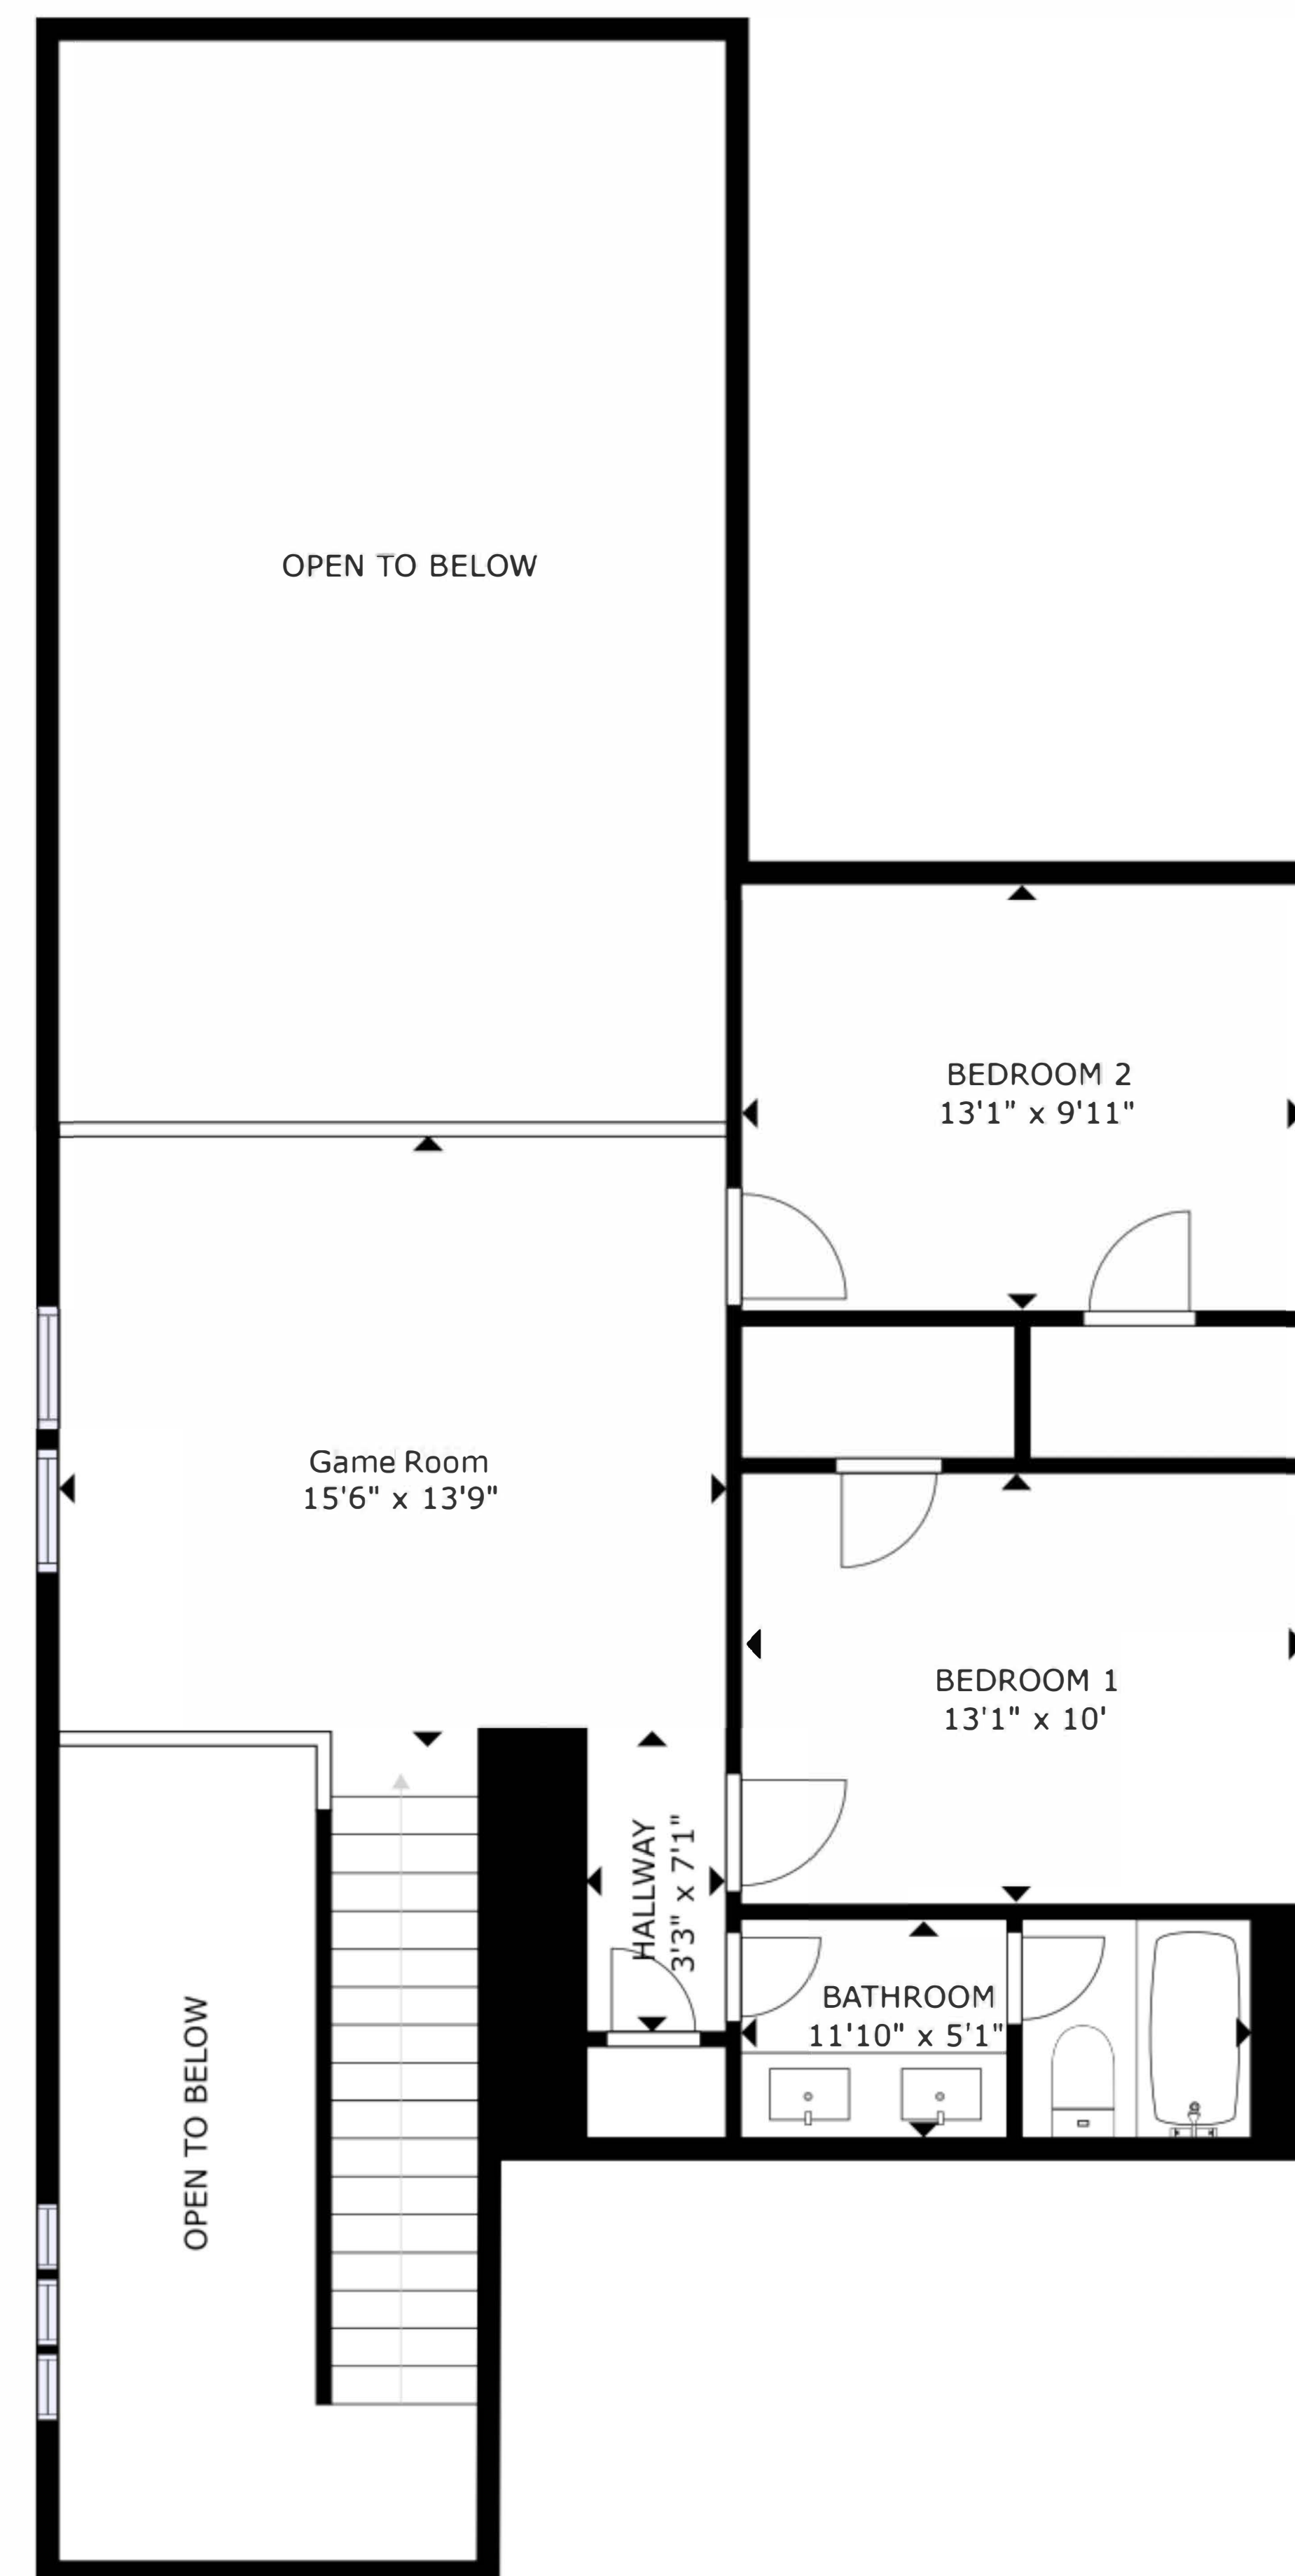

FLOOR 1

FLOOR 2

GROSS INTERNAL AREA  
 FLOOR 1: 1894 sq ft, FLOOR 2: 710 sq ft  
 TOTAL: 2604 sq ft  
 SIZES AND DIMENSIONS ARE APPROXIMATE, ACTUAL MAY VARY.