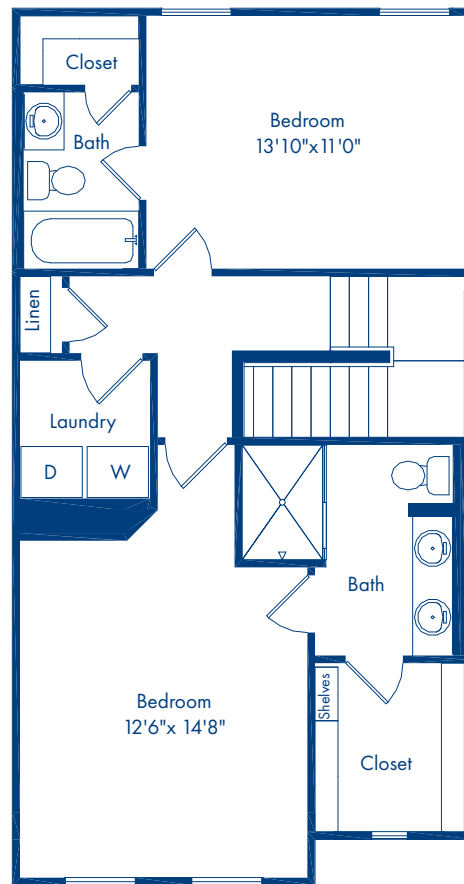

FIRST FLOOR

SECOND FLOOR

Model
Laurel

Bedroom
2

Bath
2.5

Square Feet
1303